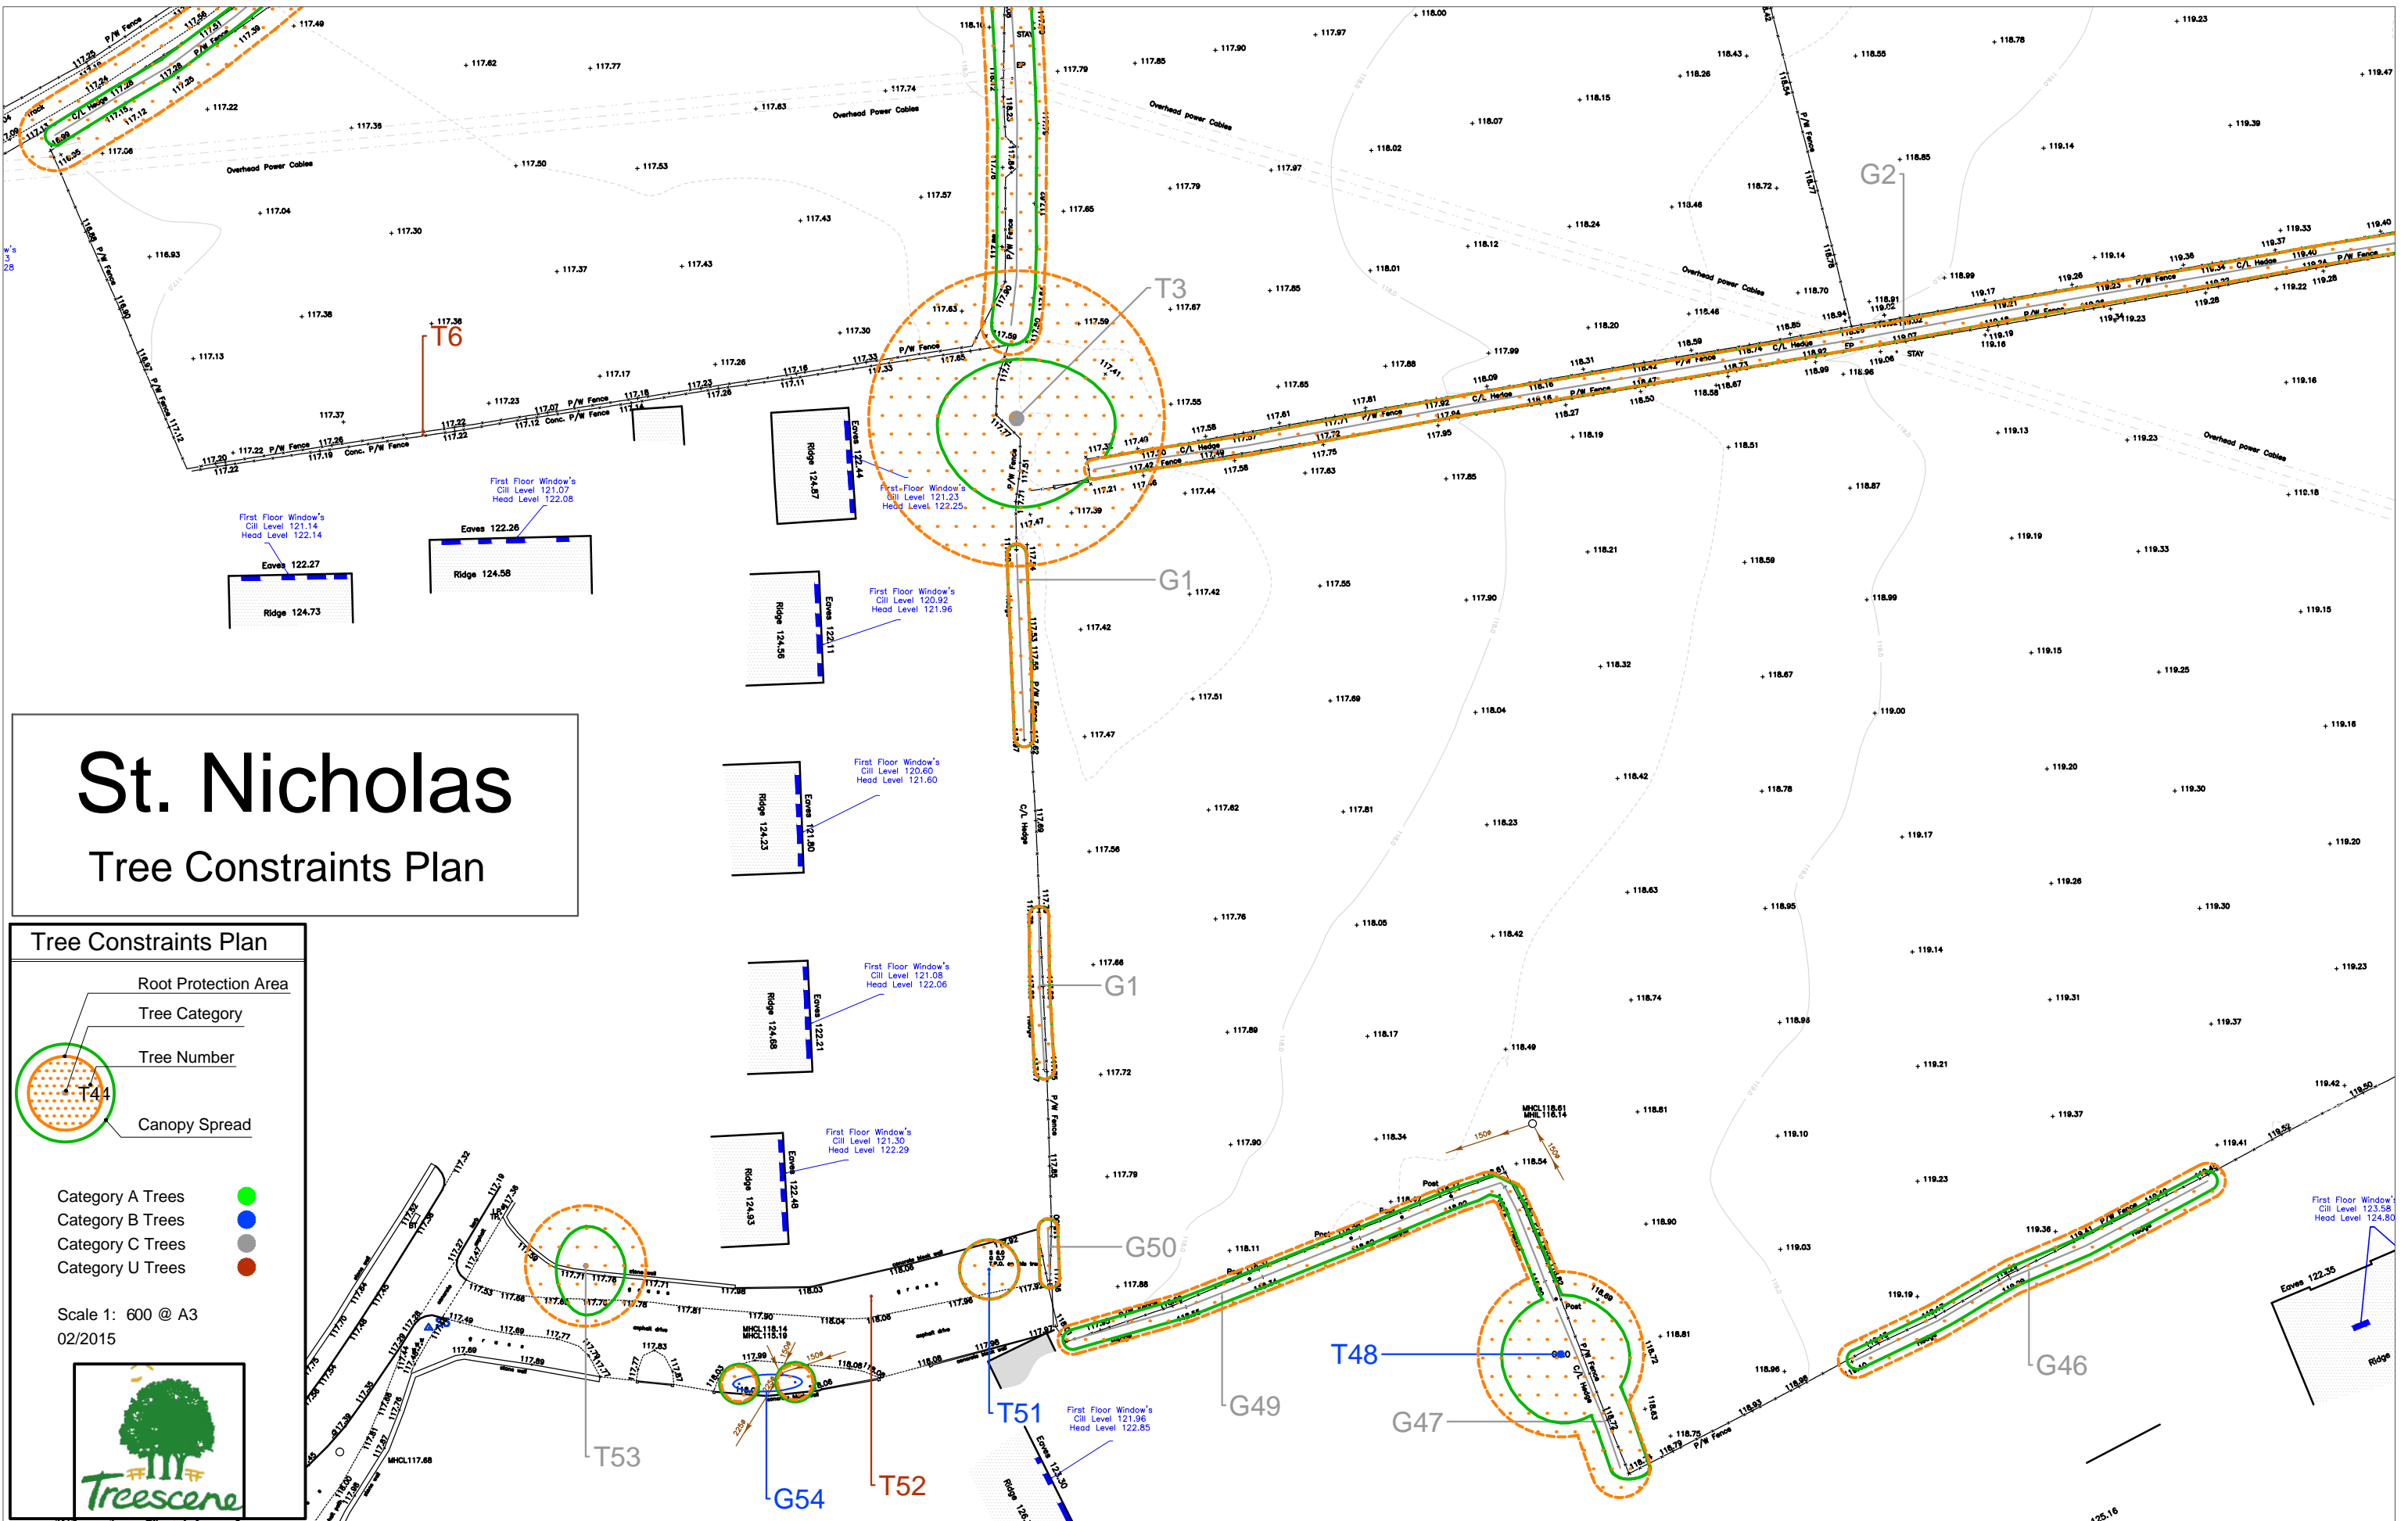

St. Nicholas

Tree Constraints Plan

Tree Constraints Plan

- Root Protection Area
- Tree Category
- Tree Number
- Canopy Spread

Category A Trees ●
 Category B Trees ●
 Category C Trees ●
 Category U Trees ●

Scale 1: 600 @ A3
02/2015

Tree Constraints Plan

- Root Protection Area
- Tree Category
- Tree Number
- Canopy Spread

Category A Trees ●
 Category B Trees ●
 Category C Trees ●
 Category U Trees ●

Scale 1: 600 @ A3
02/2015

St. Nicholas

Tree Constraints Plan

St. Nicholas

Tree Constraints Plan

Tree Constraints Plan

- Category A Trees ●
- Category B Trees ●
- Category C Trees ●
- Category U Trees ●

Scale 1: 600 @ A3
02/2015

St. Nicholas

Tree Constraints Plan

Tree Constraints Plan

- Category A Trees ●
- Category B Trees ●
- Category C Trees ●
- Category U Trees ●

Scale 1: 600 @ A3
02/2015

klow's
01.13
21.28