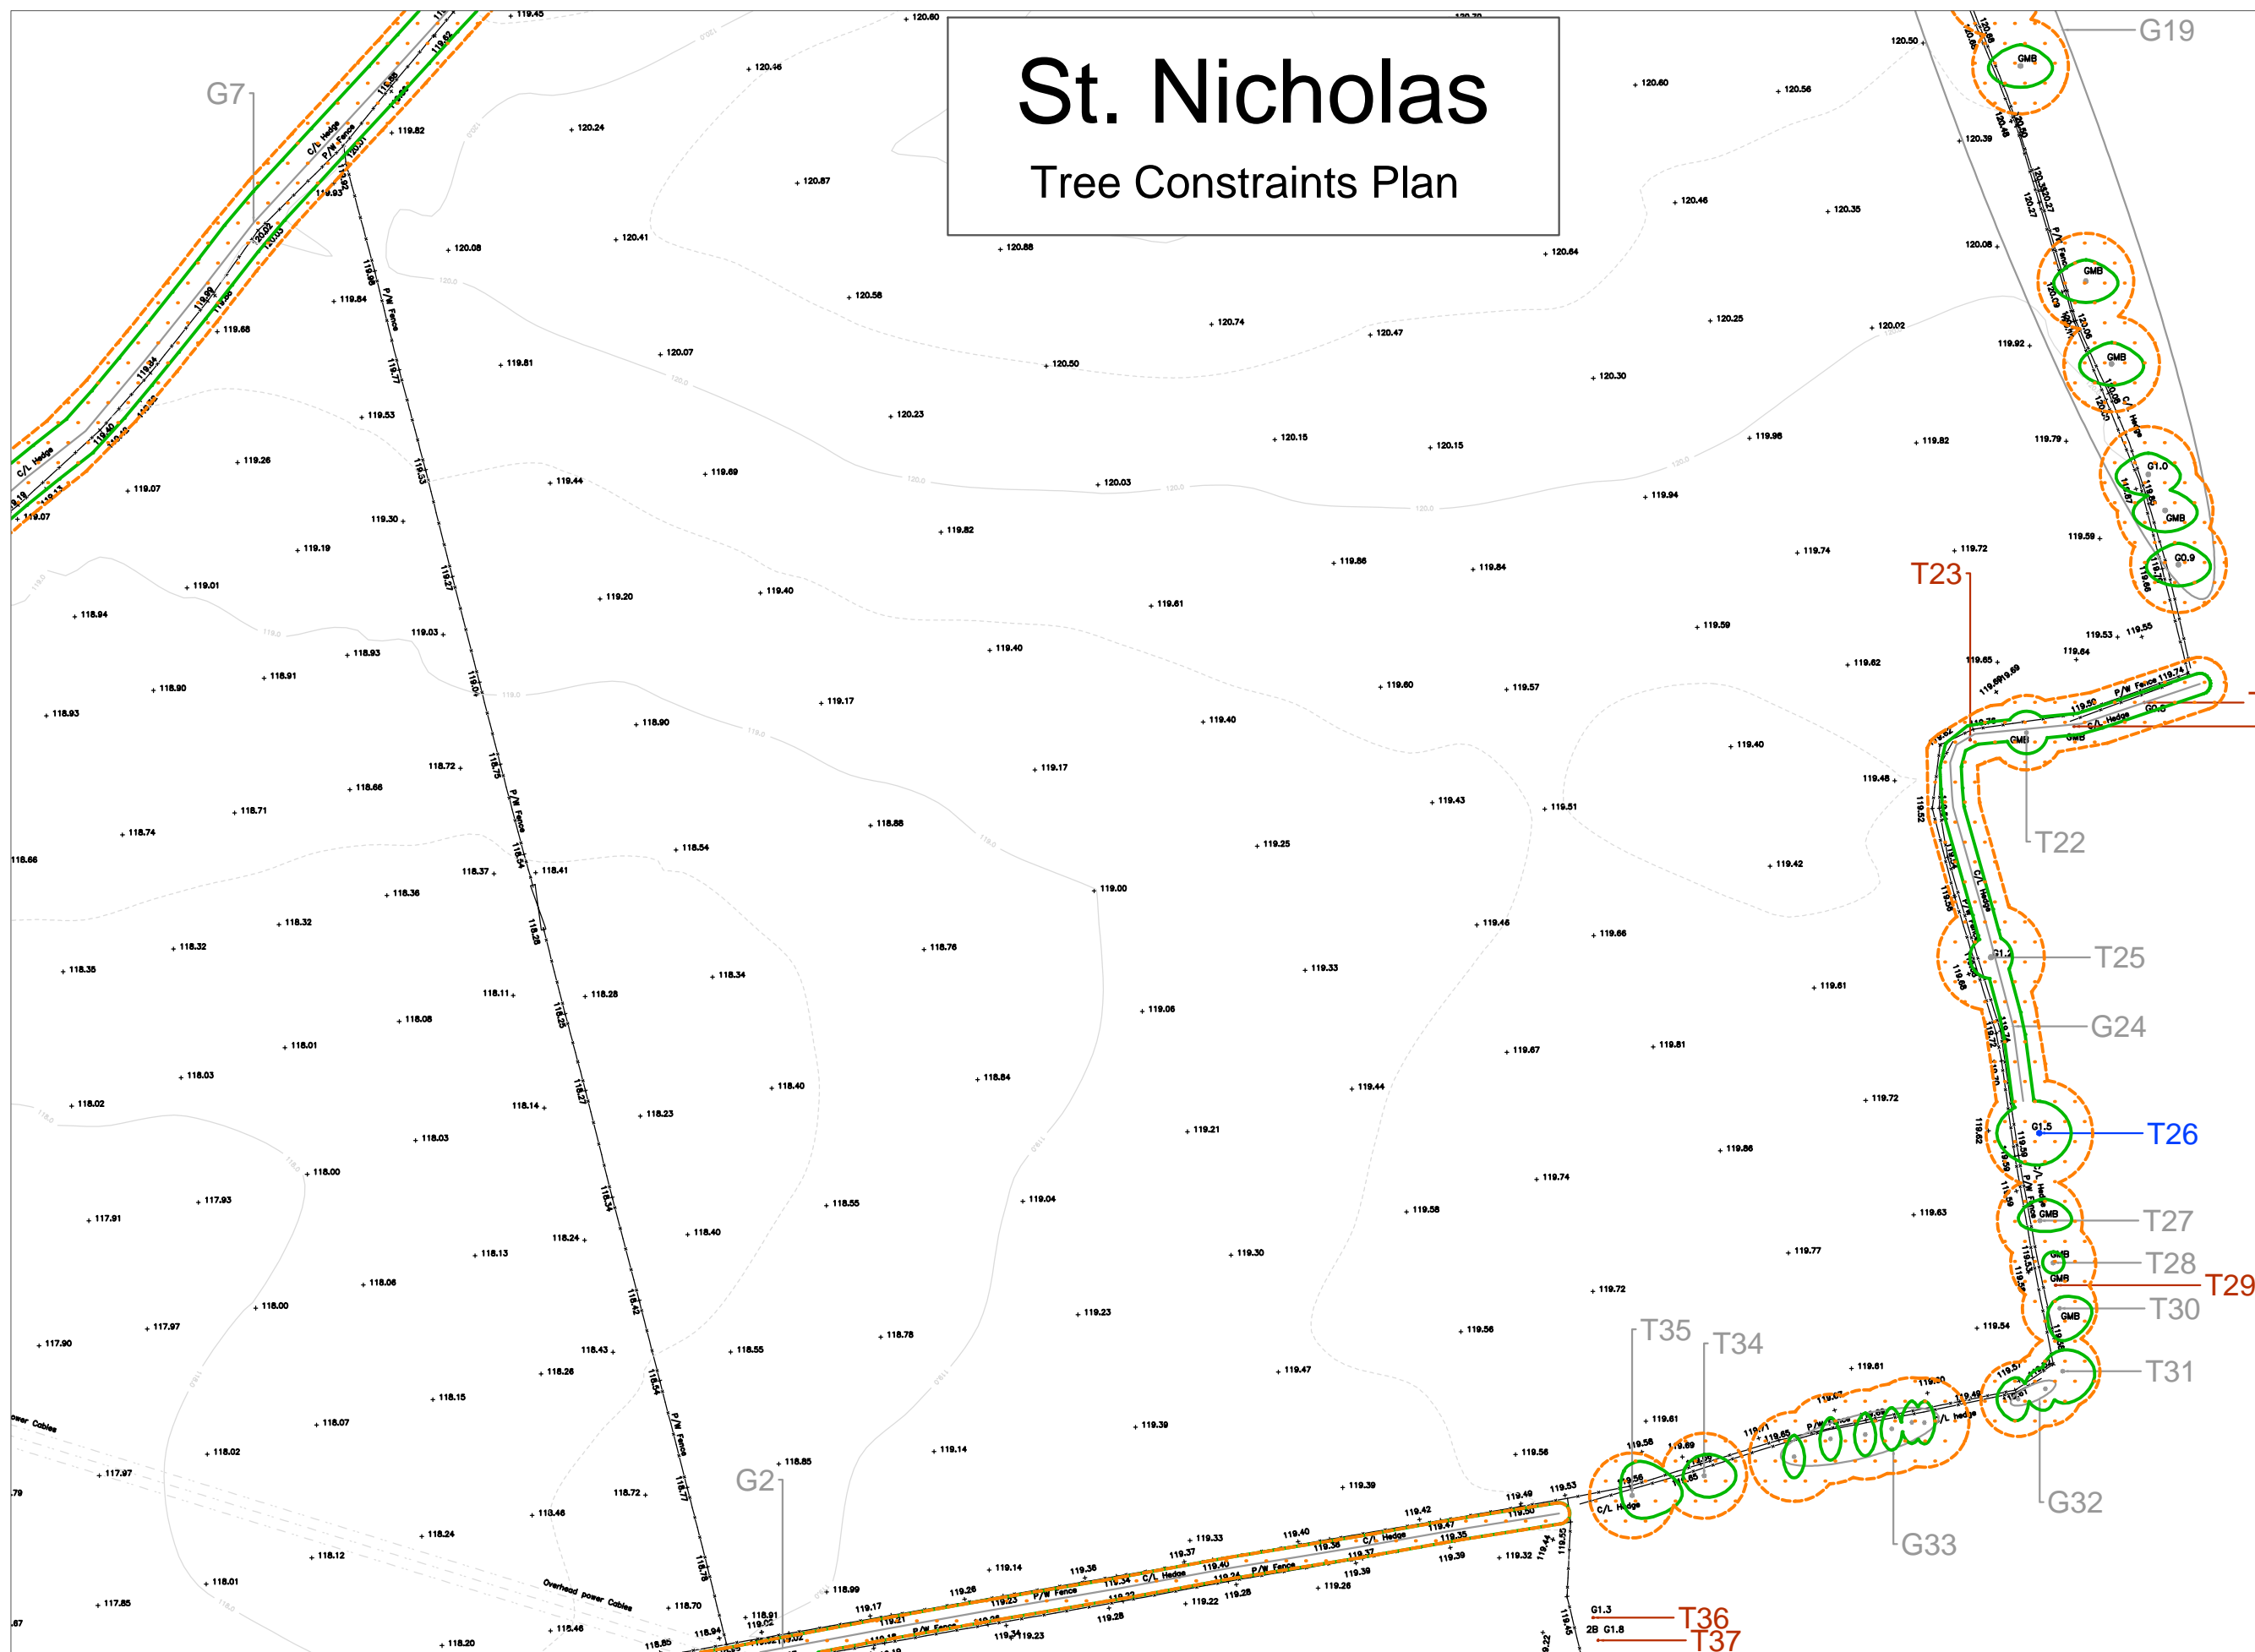

St. Nicholas

Tree Constraints Plan

Tree Constraints Plan

- Root Protection Area
- Tree Category
- Tree Number
- Canopy Spread

Category A Trees ●
Category B Trees ●
Category C Trees ●
Category U Trees ●

Scale 1: 600 @ A3
02/2015