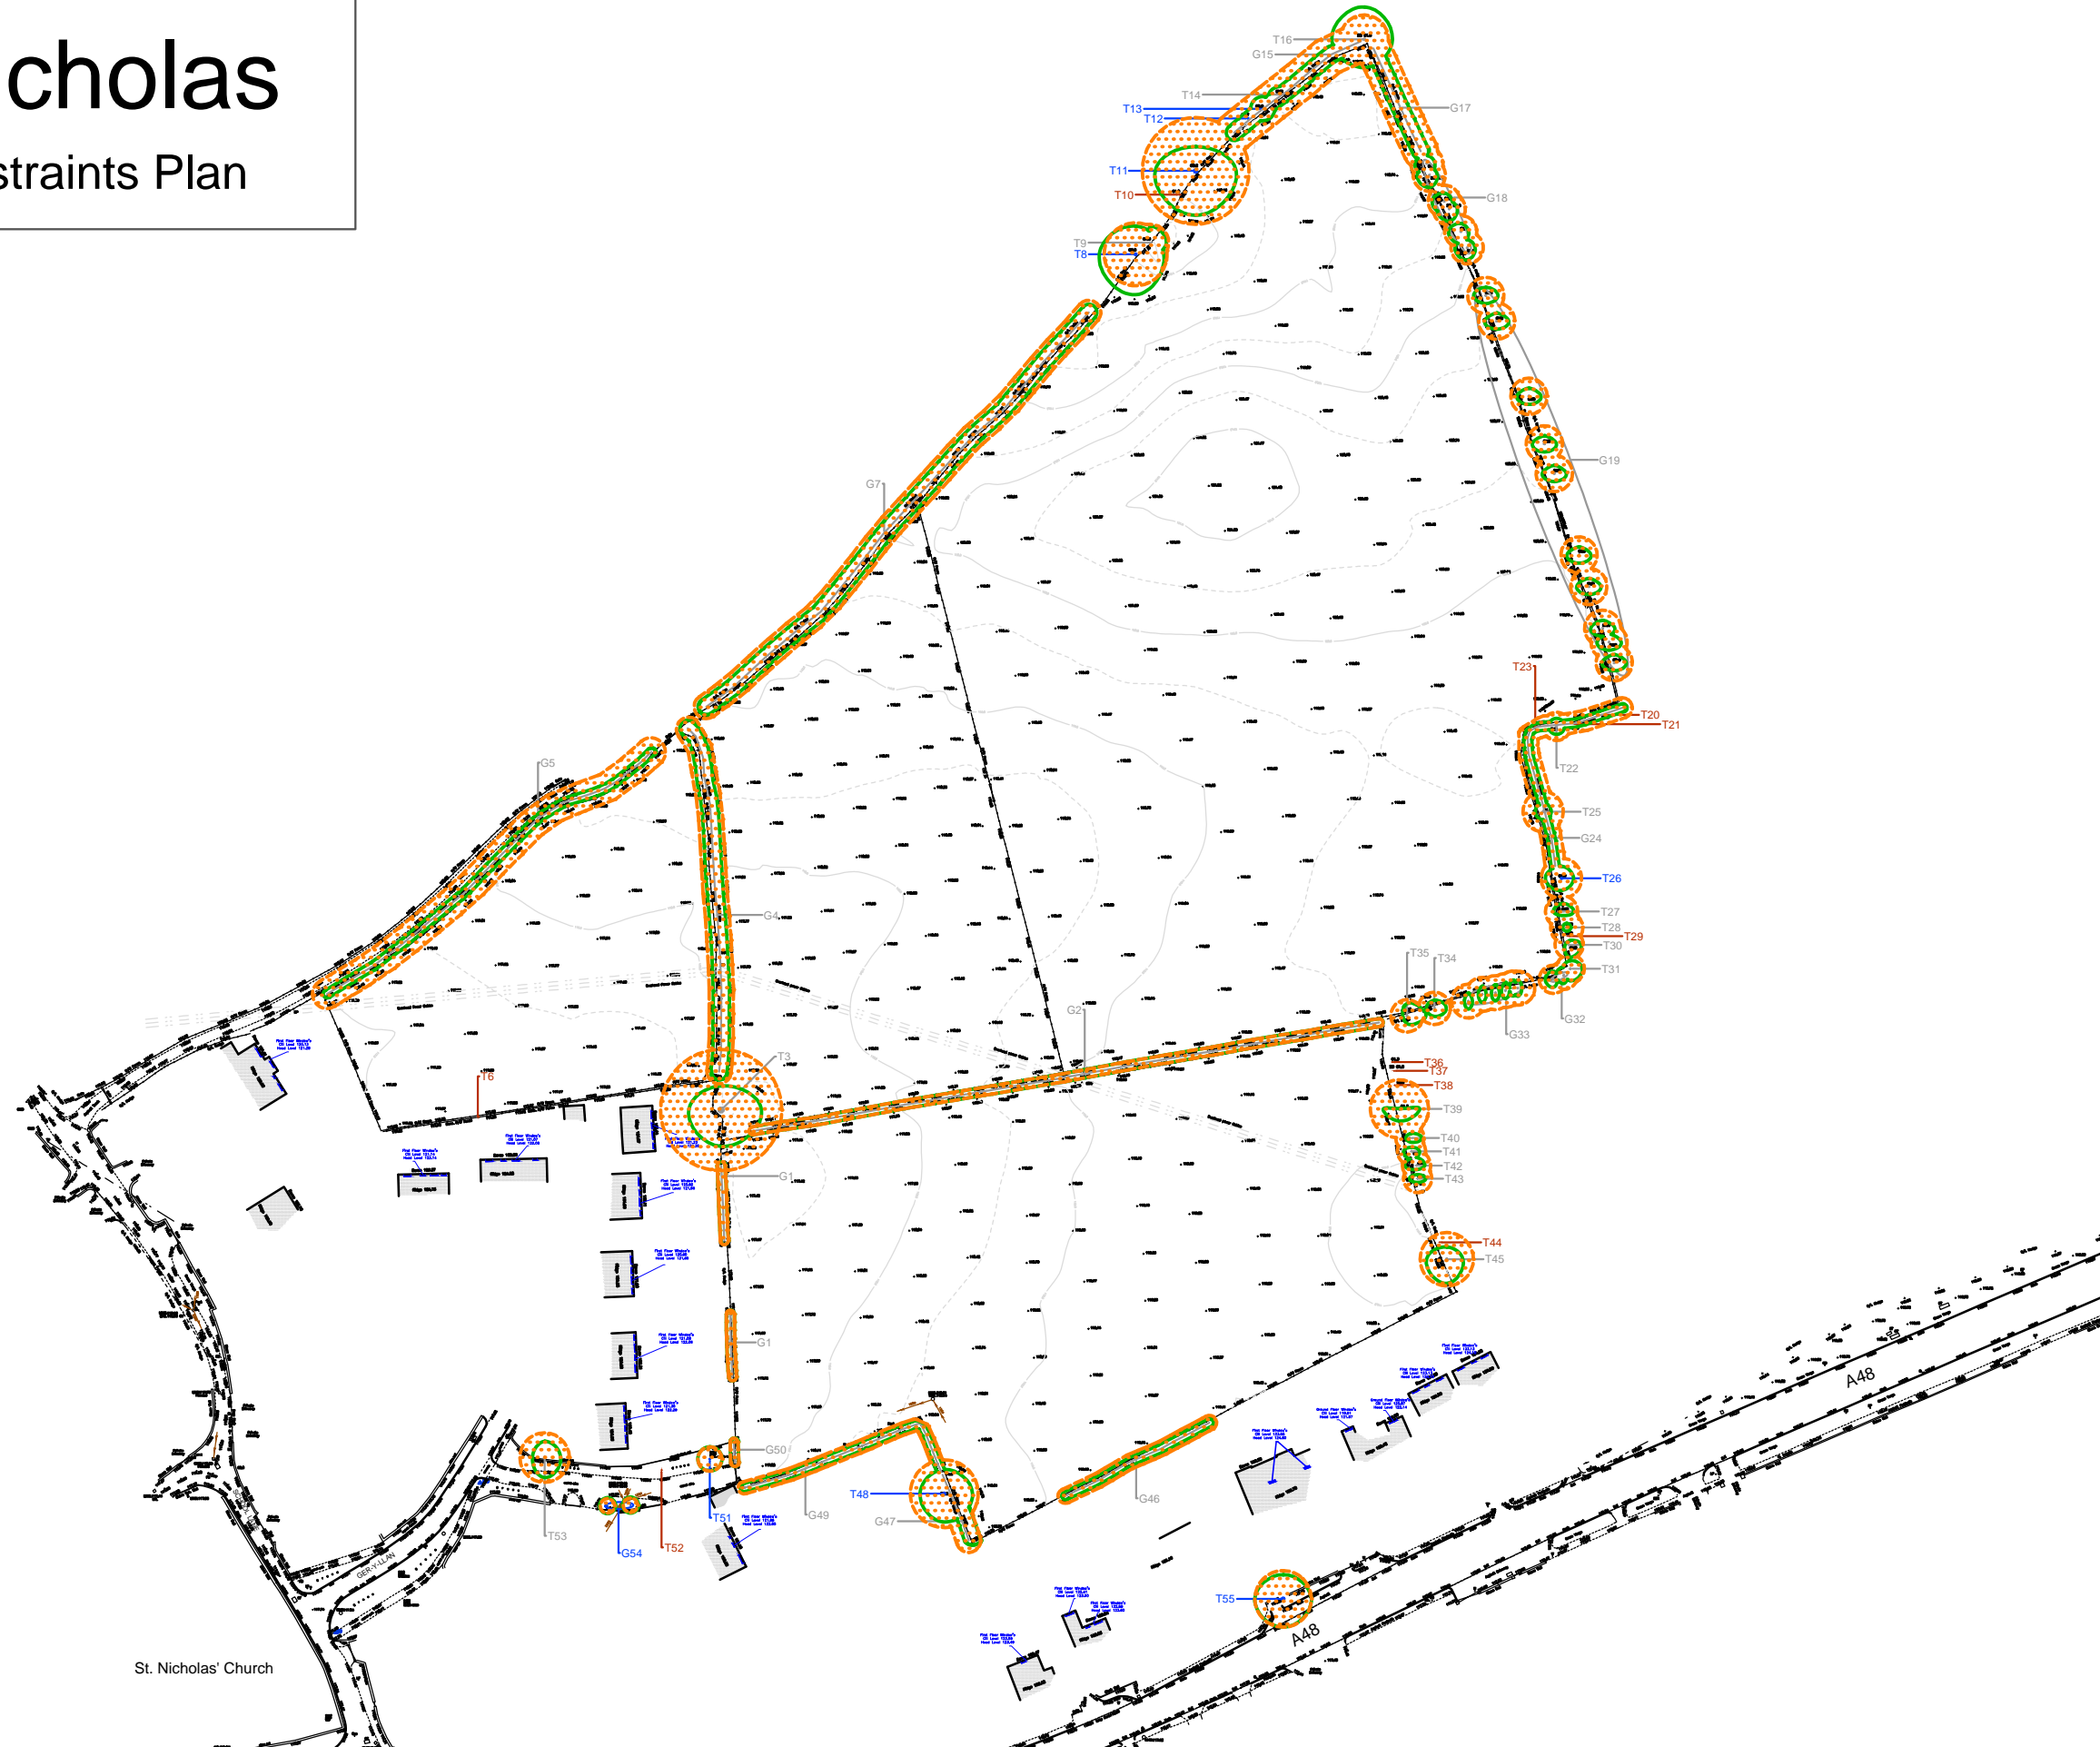

St. Nicholas

Tree Constraints Plan

Tree Constraints Plan

- Root Protection Area
- Tree Category
- Tree Number
- Canopy Spread

Category A Trees ●
Category B Trees ●
Category C Trees ●
Category U Trees ●

Scale 1:1700 @ A3
02/2015