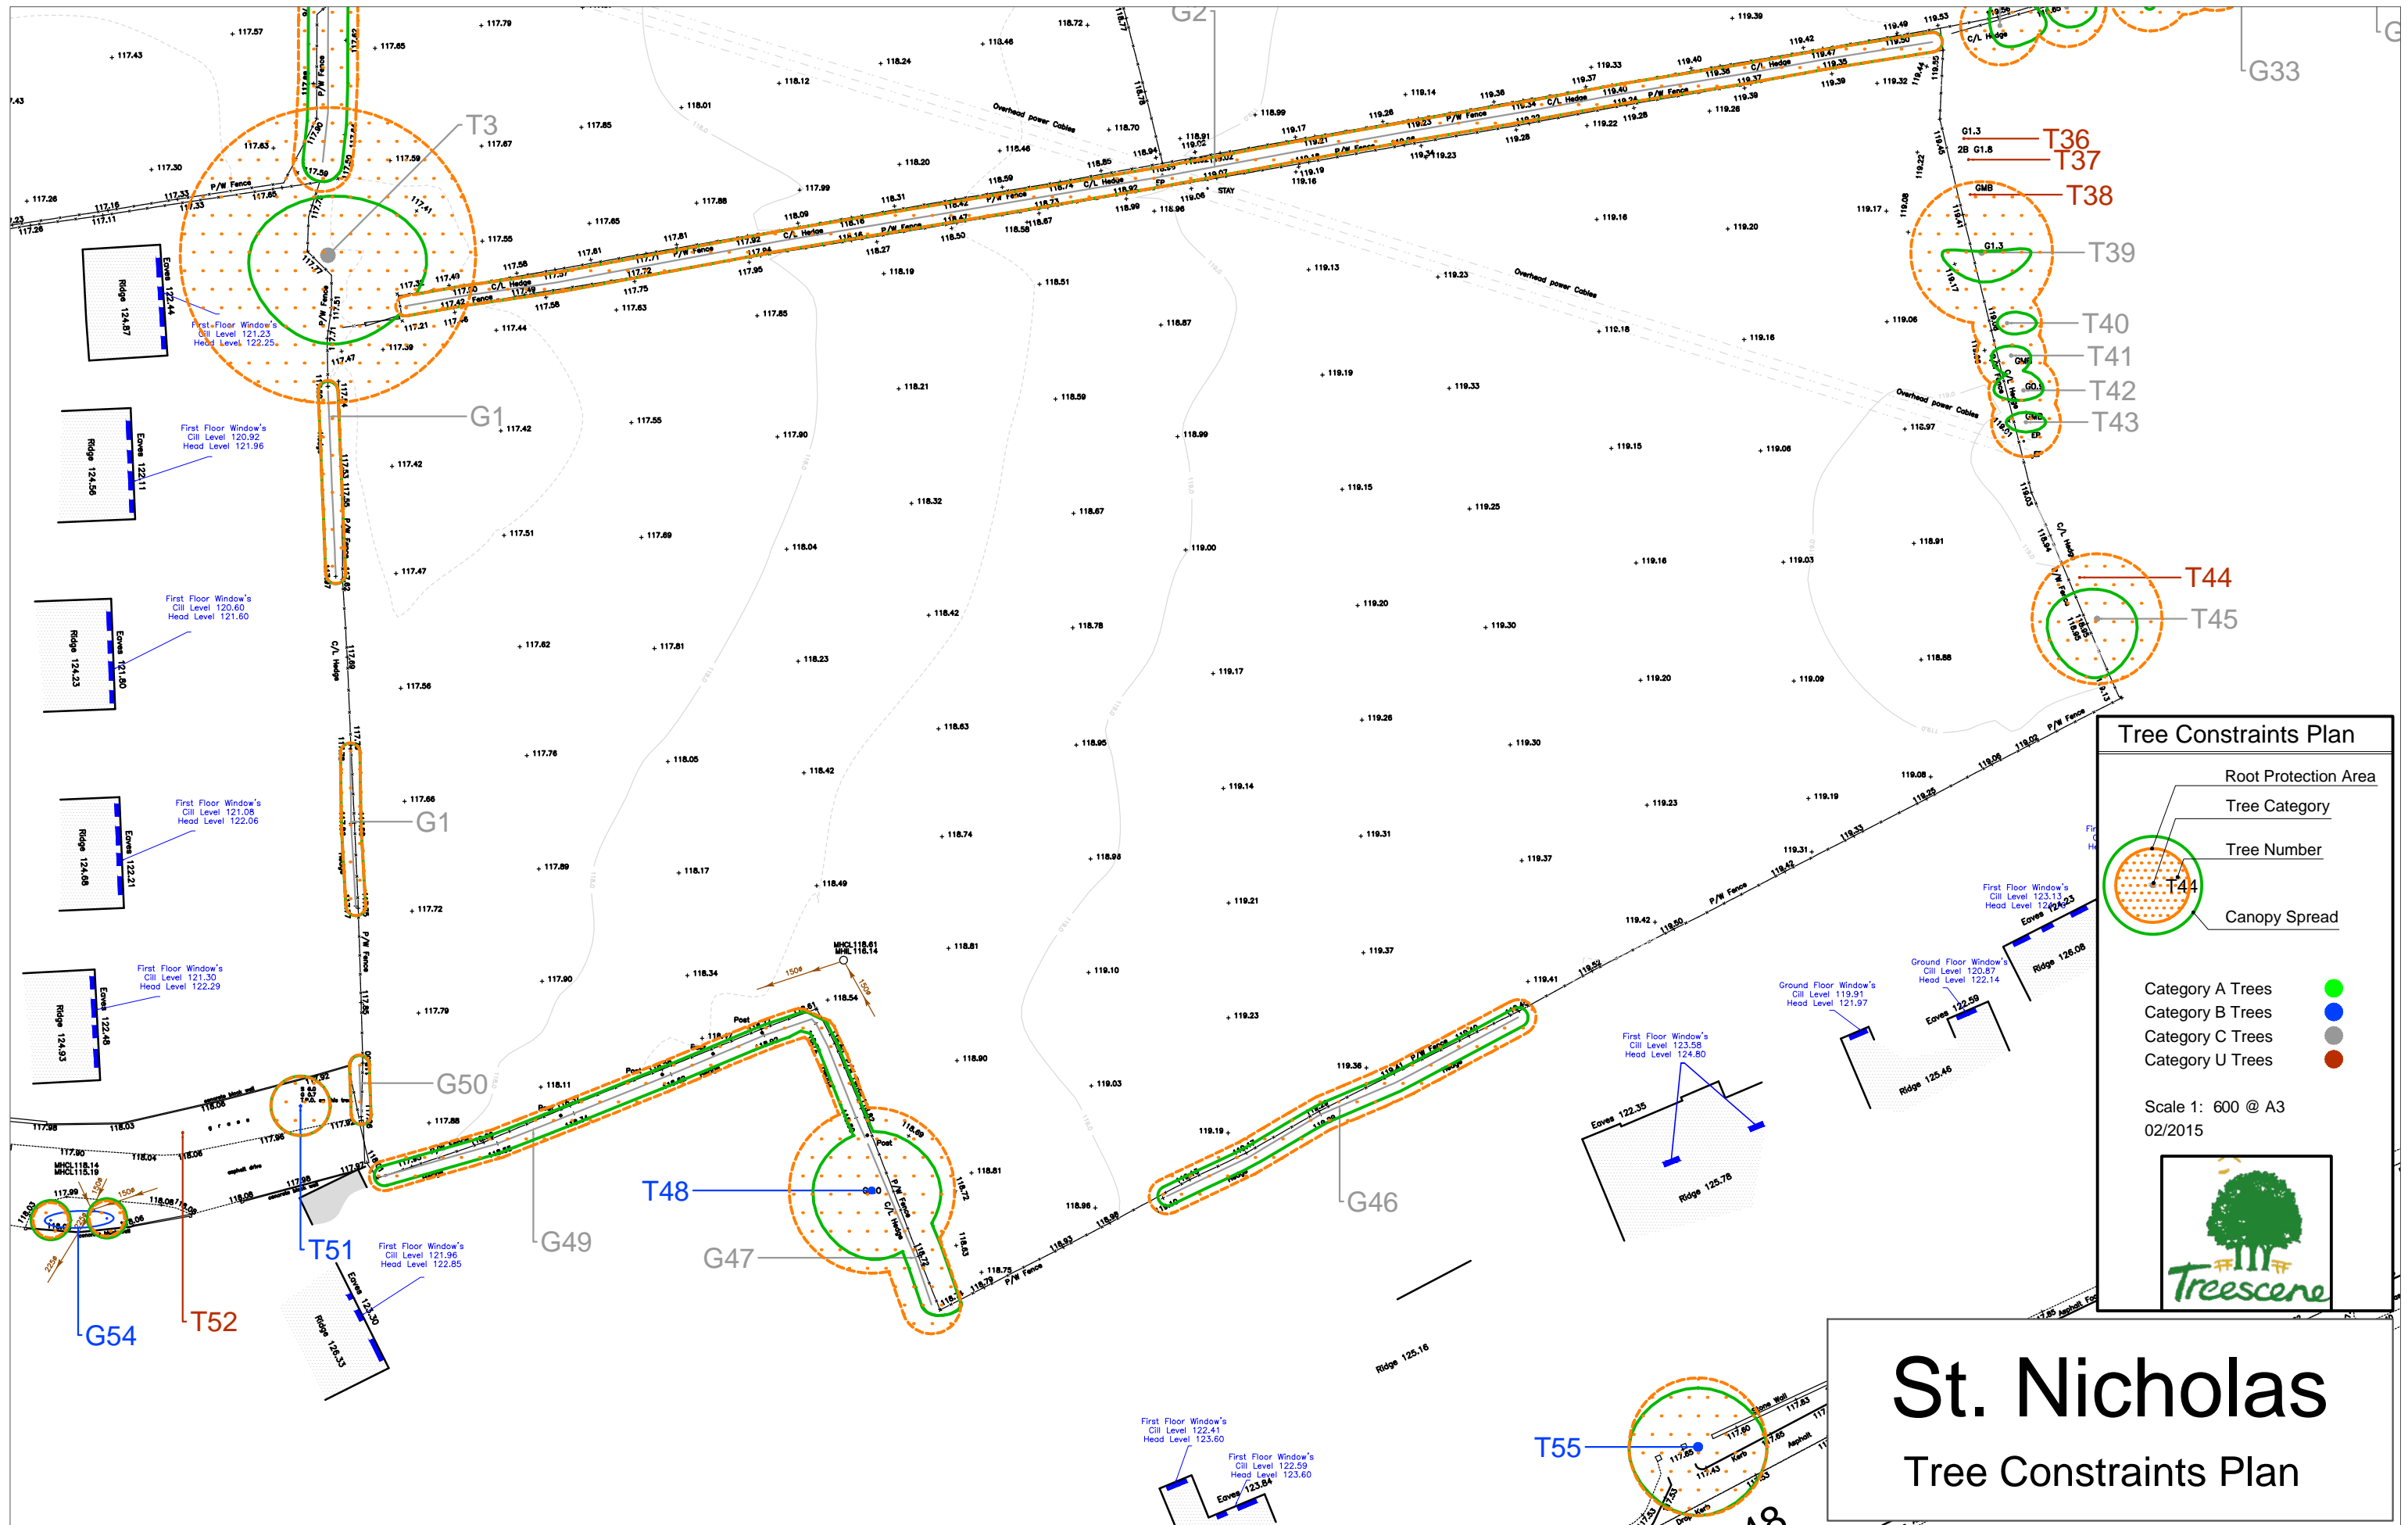

Tree Constraints Plan

- Root Protection Area
- Tree Category
- Tree Number
- Canopy Spread

Category A Trees ●
Category B Trees ●
Category C Trees ●
Category U Trees ●

Scale 1: 600 @ A3
02/2015

St. Nicholas

Tree Constraints Plan