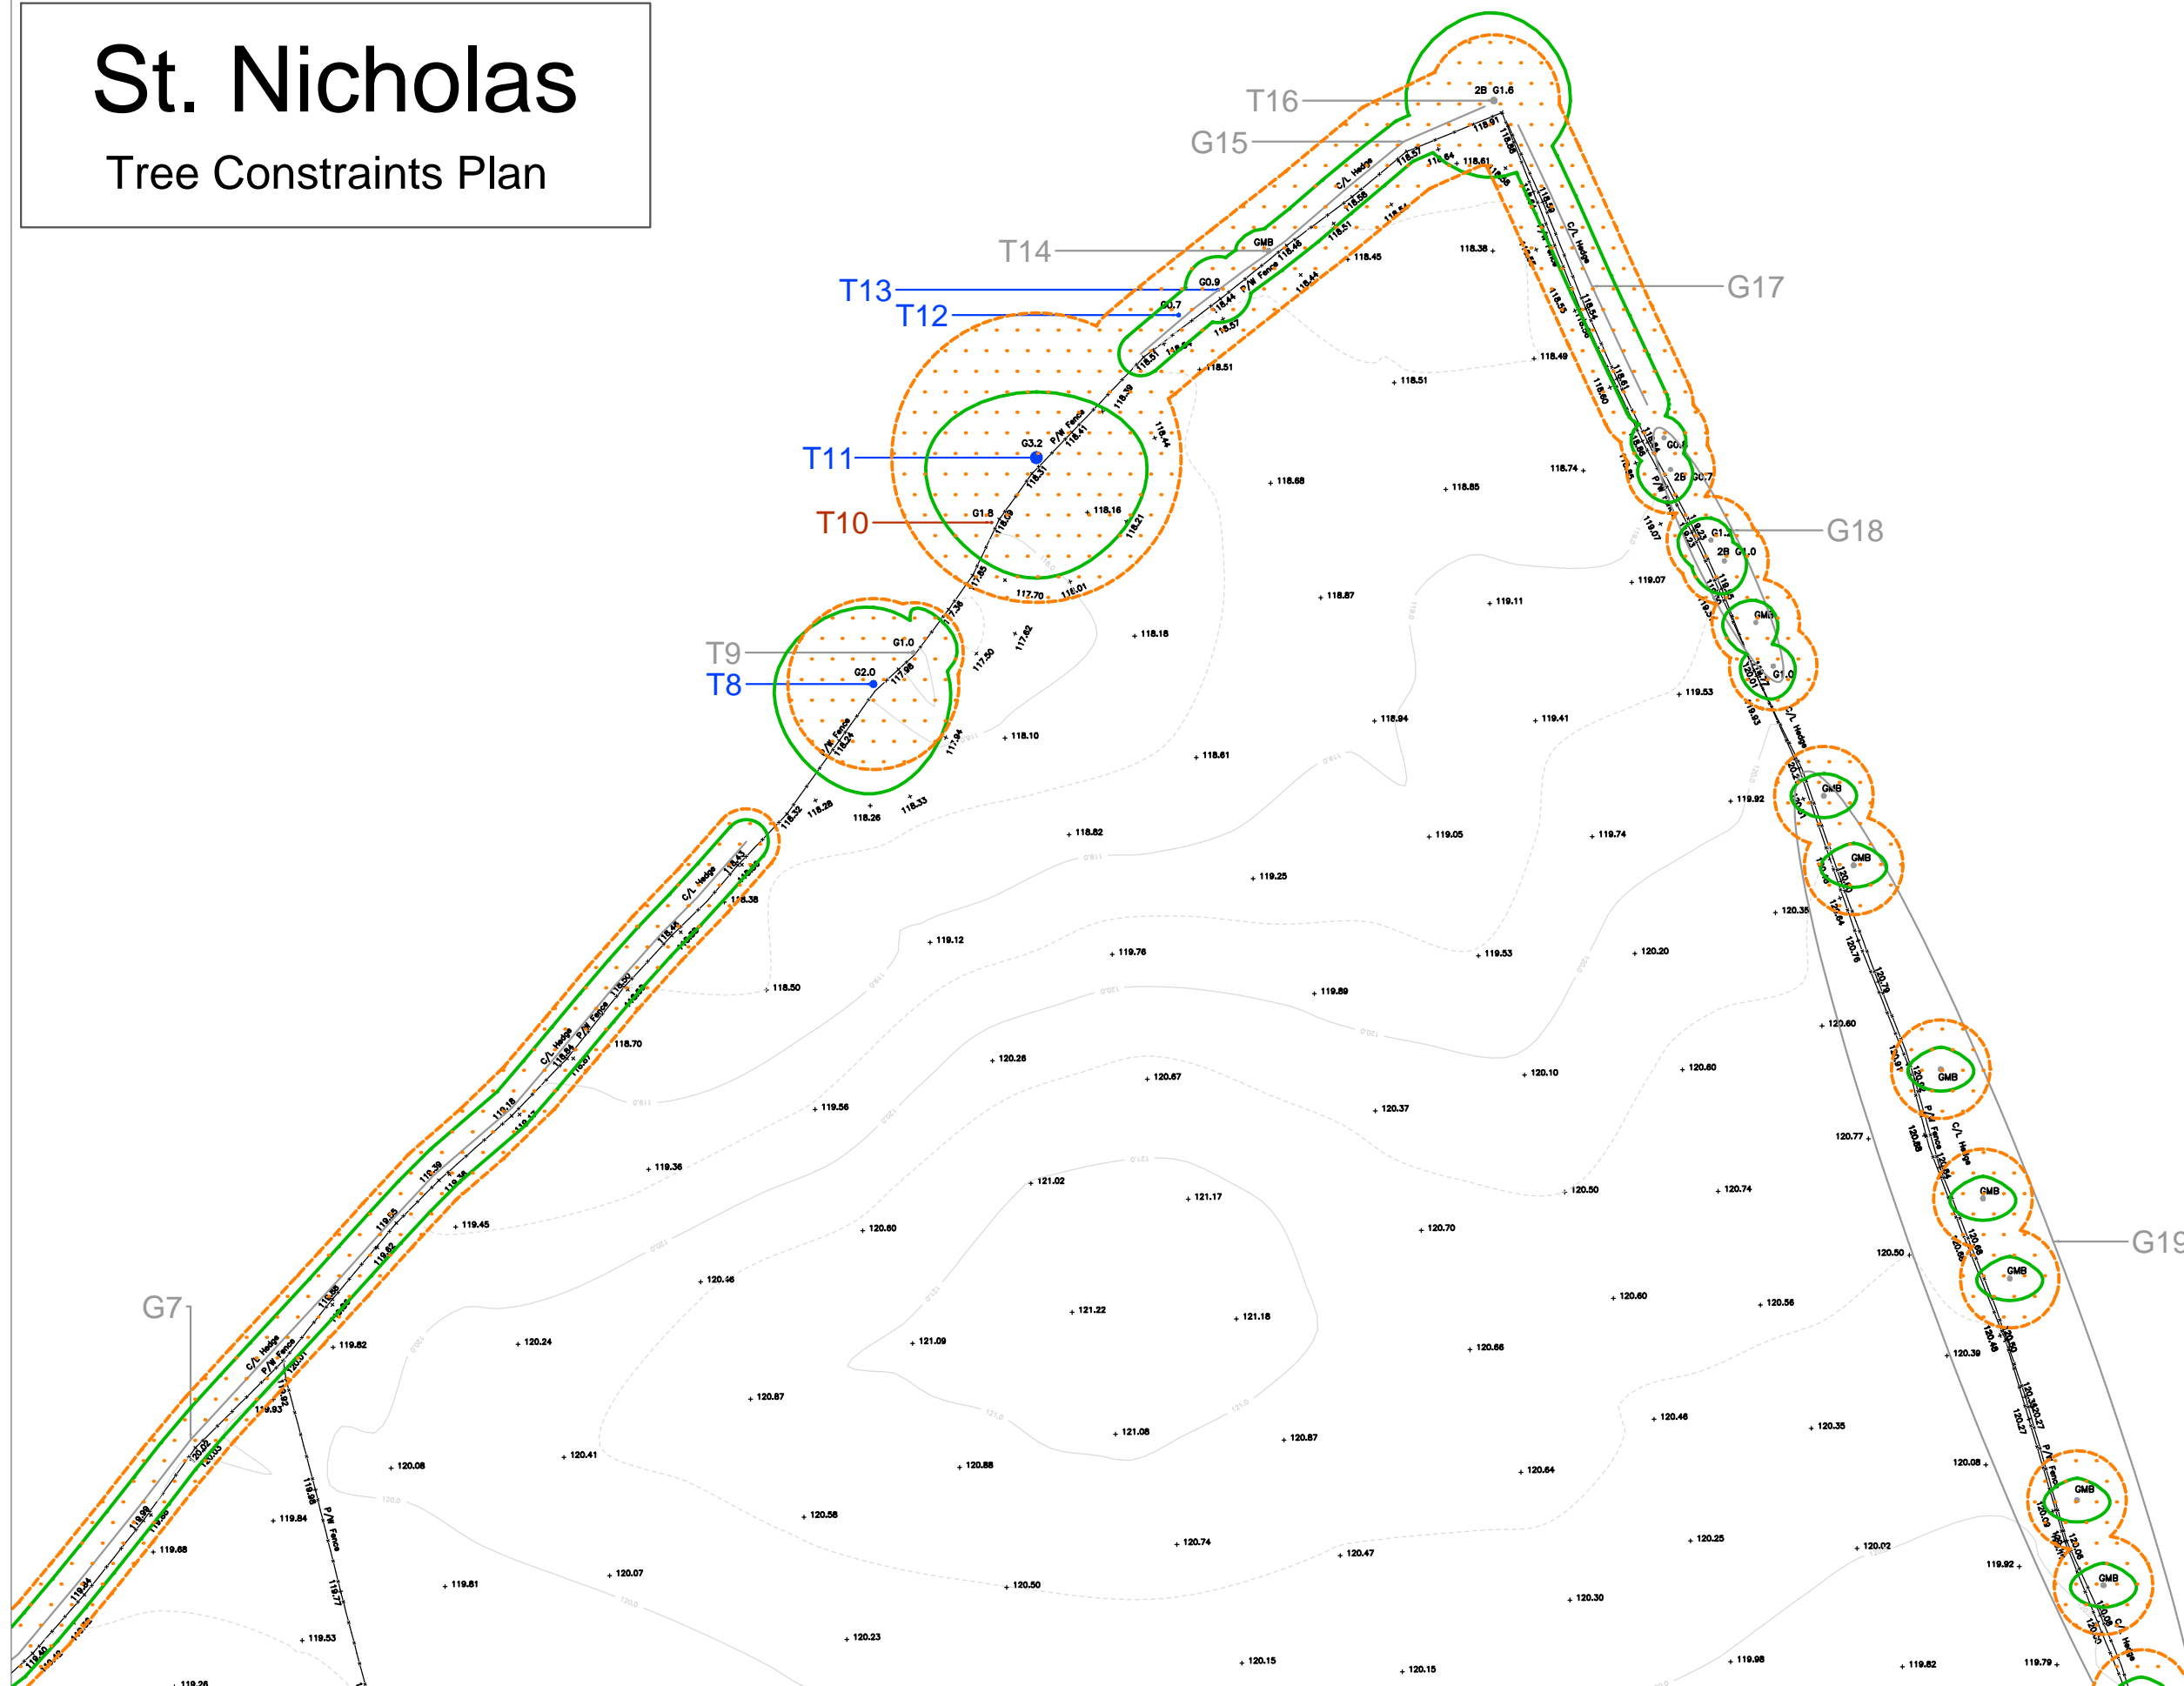

St. Nicholas

Tree Constraints Plan

Tree Constraints Plan

- Root Protection Area
- Tree Category
- Tree Number
- Canopy Spread

Category A Trees ●
Category B Trees ●
Category C Trees ●
Category U Trees ●

Scale 1: 600 @ A3
02/2015