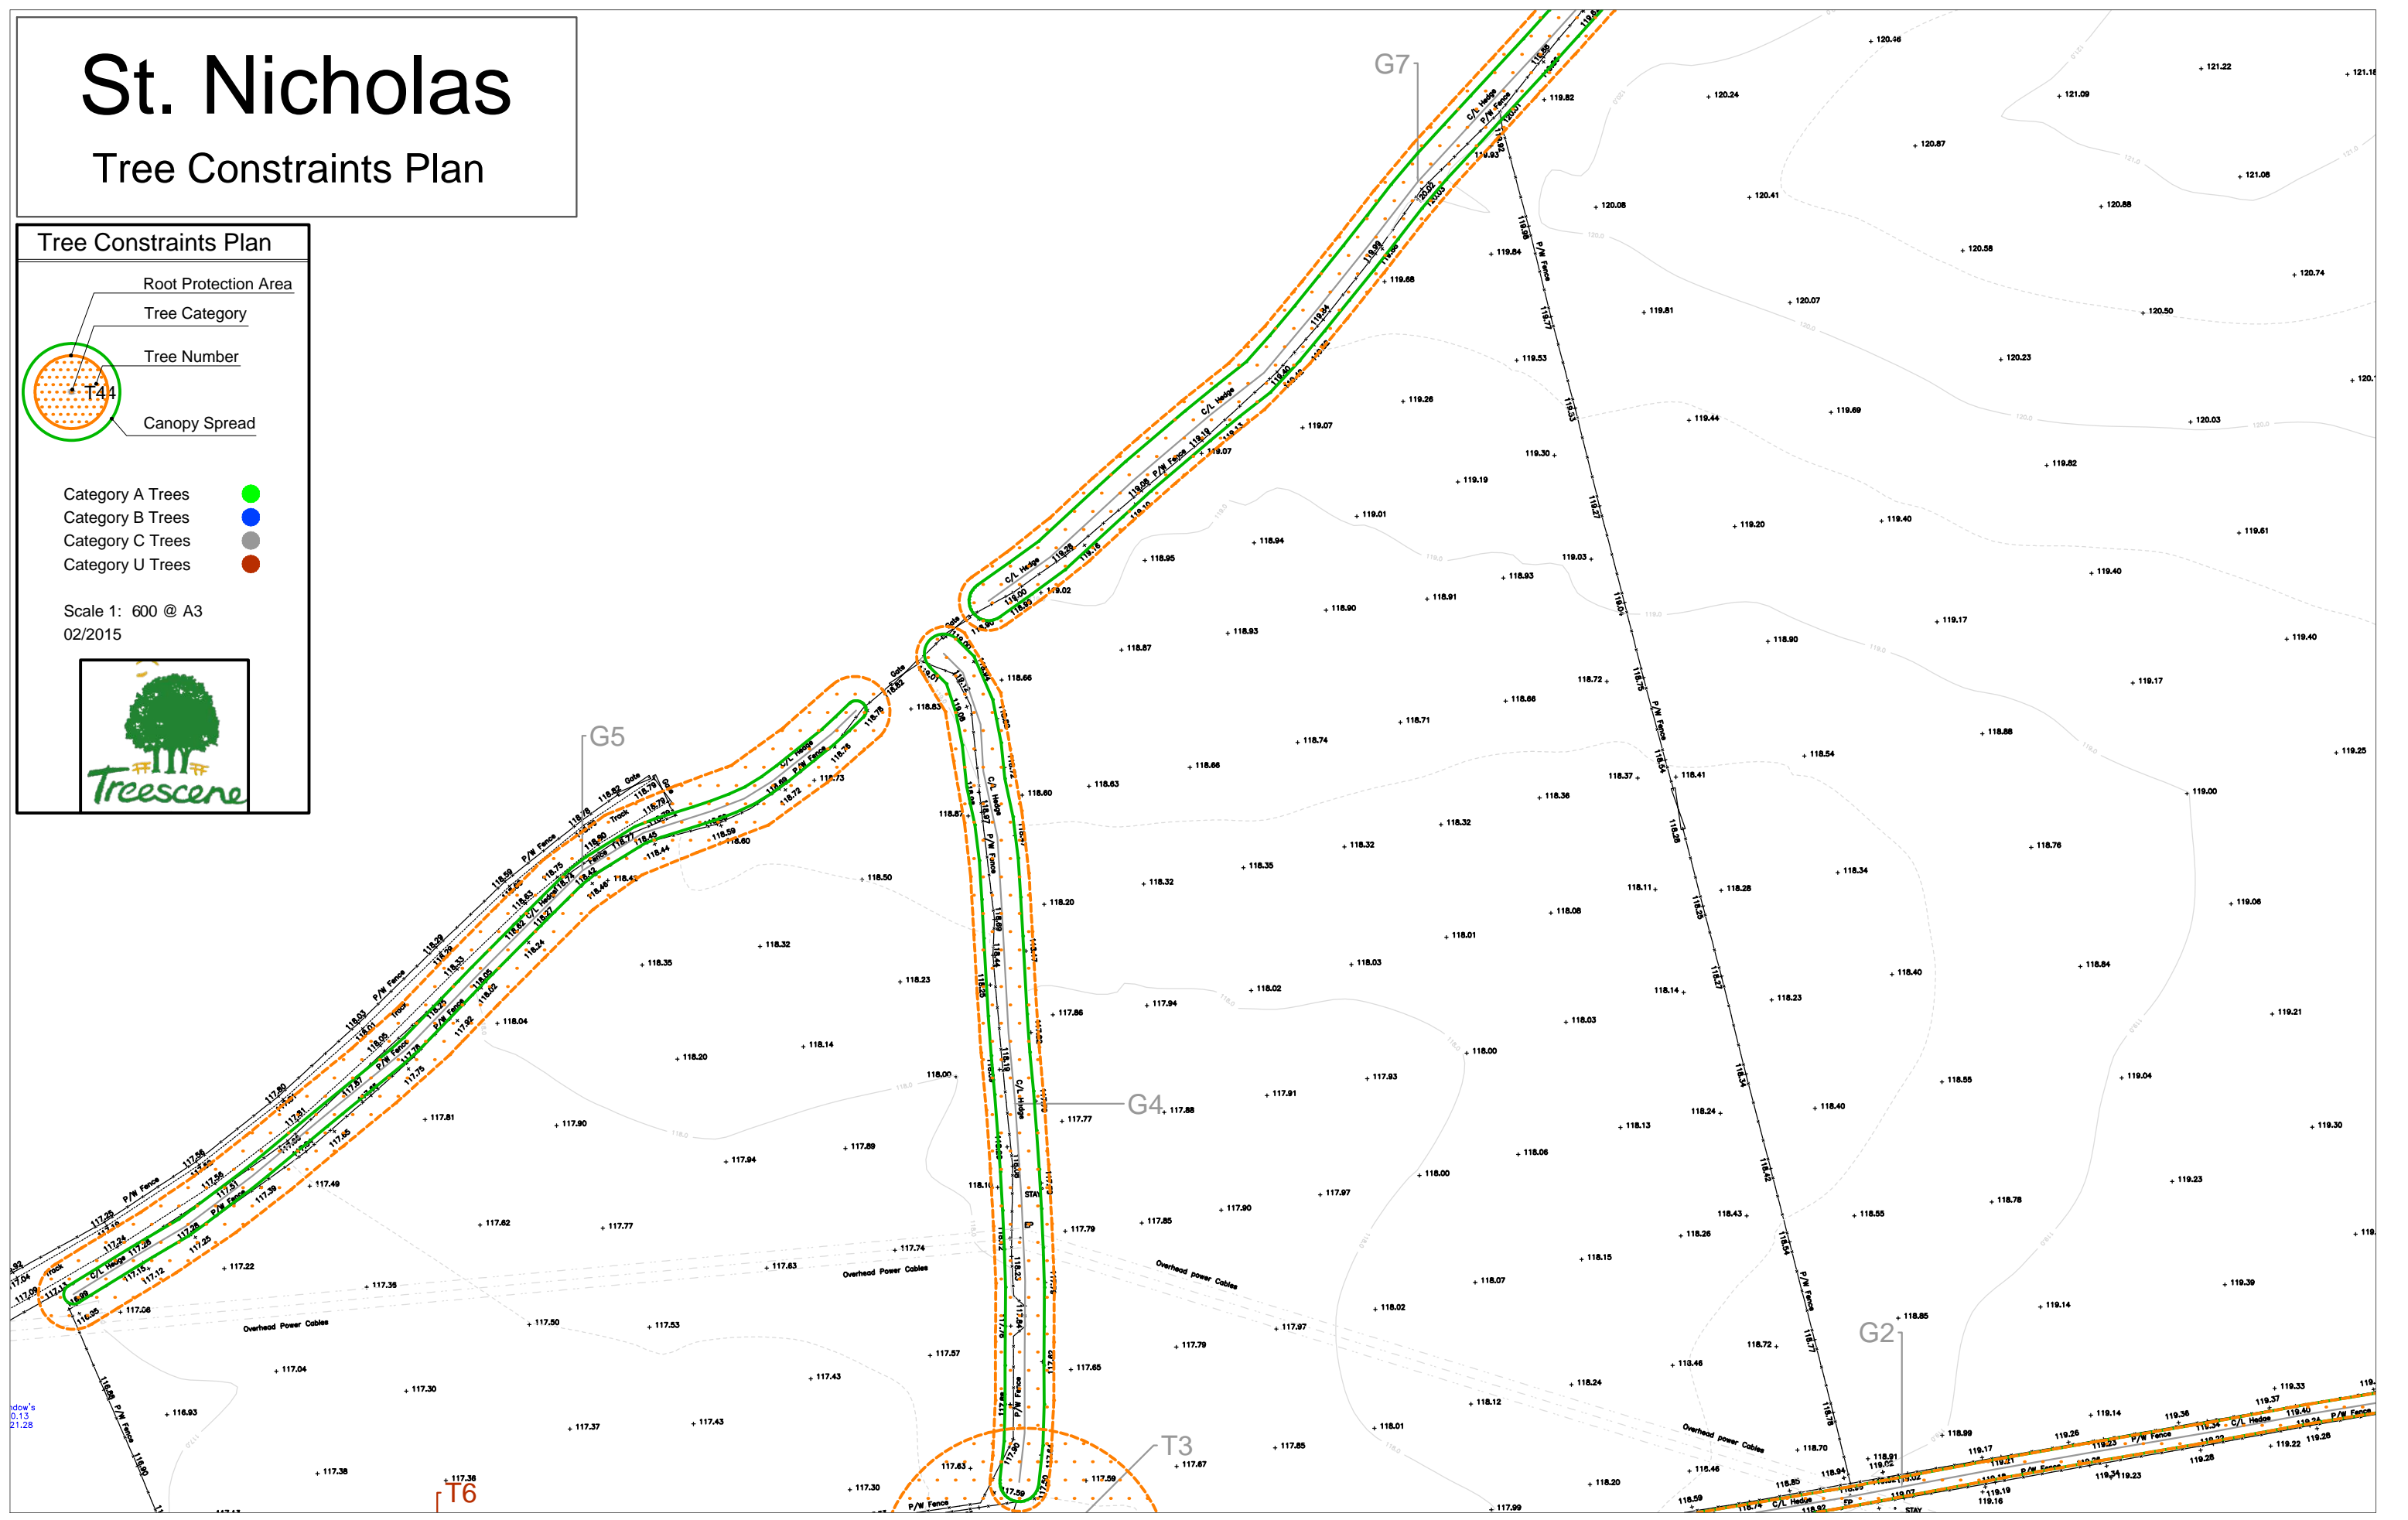

St. Nicholas

Tree Constraints Plan

Tree Constraints Plan

- Root Protection Area
- Tree Category
- Tree Number
- Canopy Spread

Category A Trees ●
 Category B Trees ●
 Category C Trees ●
 Category U Trees ●

Scale 1: 600 @ A3
02/2015

Tree Constraints Plan

- Root Protection Area
- Tree Category
- Tree Number
- Canopy Spread

Category A Trees ●
 Category B Trees ●
 Category C Trees ●
 Category U Trees ●

Scale 1: 600 @ A3
02/2015

St. Nicholas

Tree Constraints Plan

St. Nicholas

Tree Constraints Plan

Tree Constraints Plan

- Category A Trees ●
- Category B Trees ●
- Category C Trees ●
- Category U Trees ●

Scale 1: 600 @ A3
02/2015

St. Nicholas

Tree Constraints Plan

Tree Constraints Plan

- Category A Trees ●
- Category B Trees ●
- Category C Trees ●
- Category U Trees ●

Scale 1: 600 @ A3
02/2015

klow's
01.13
21.28