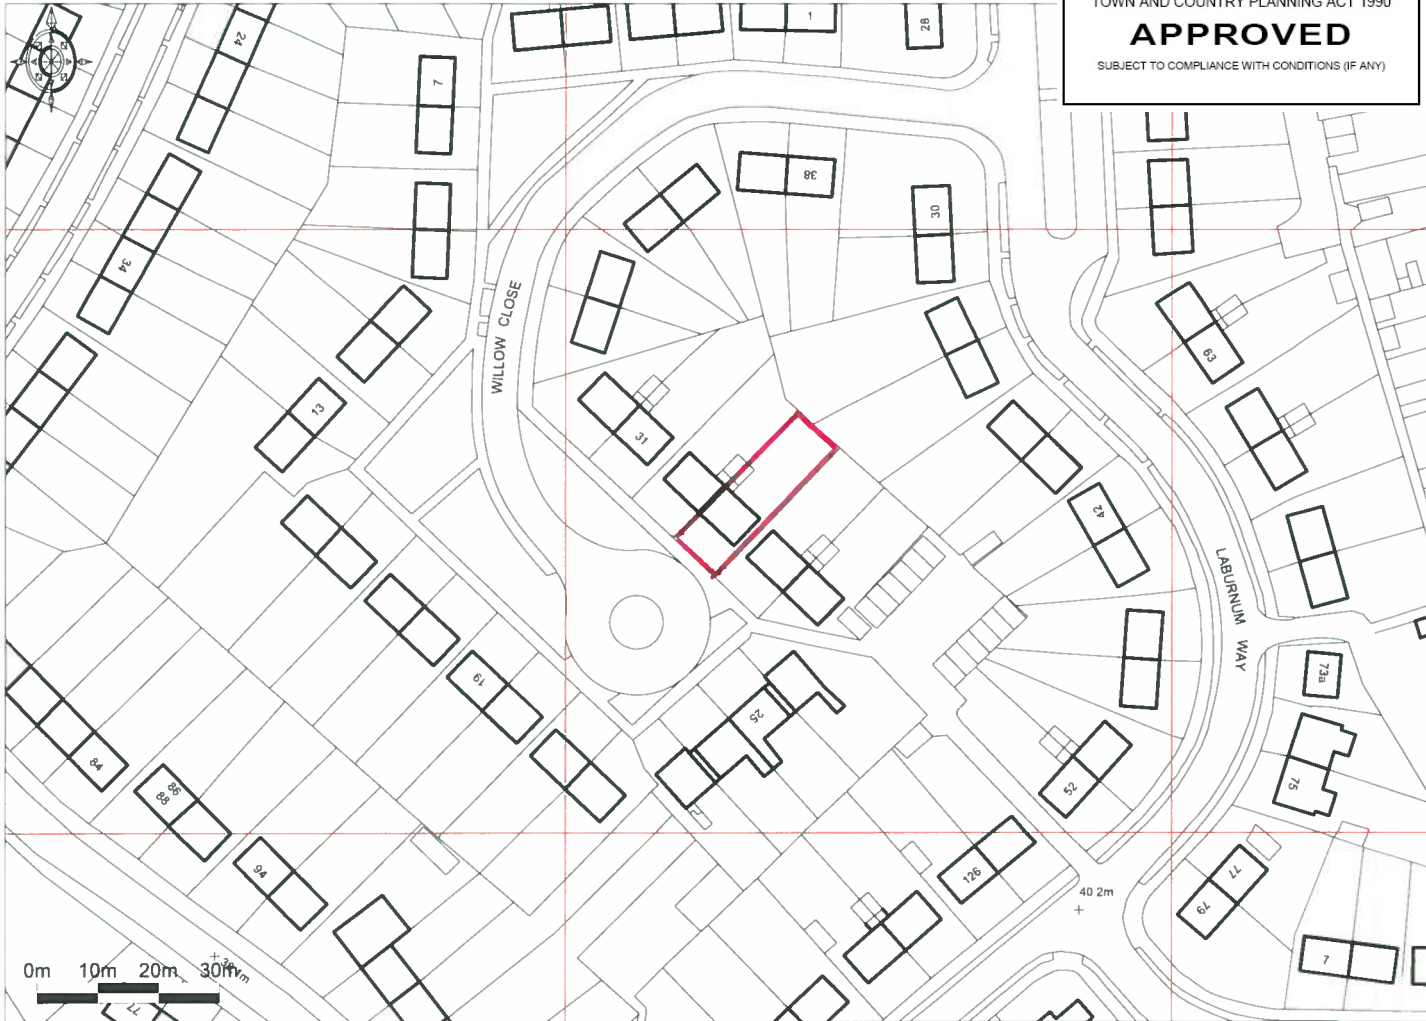

Vale of Glamorgan Bro Morgannwg

THE VALE OF
GLAMORGAN COUNCIL
TOWN AND COUNTRY PLANNING ACT 1990
APPROVED
SUBJECT TO COMPLIANCE WITH CONDITIONS (IF ANY)

1500210FUL

29 Willow Close, Penarth, Vale of Glamorgan
Mr Ray Baker

© Hawlfraint y Goron 2015. Cedwir pob hawl. Rhif trwydded 100020449.

RECEIVED
26 FEB 2015
ENVIRONMENTAL
AND ECONOMIC
REGENERATION