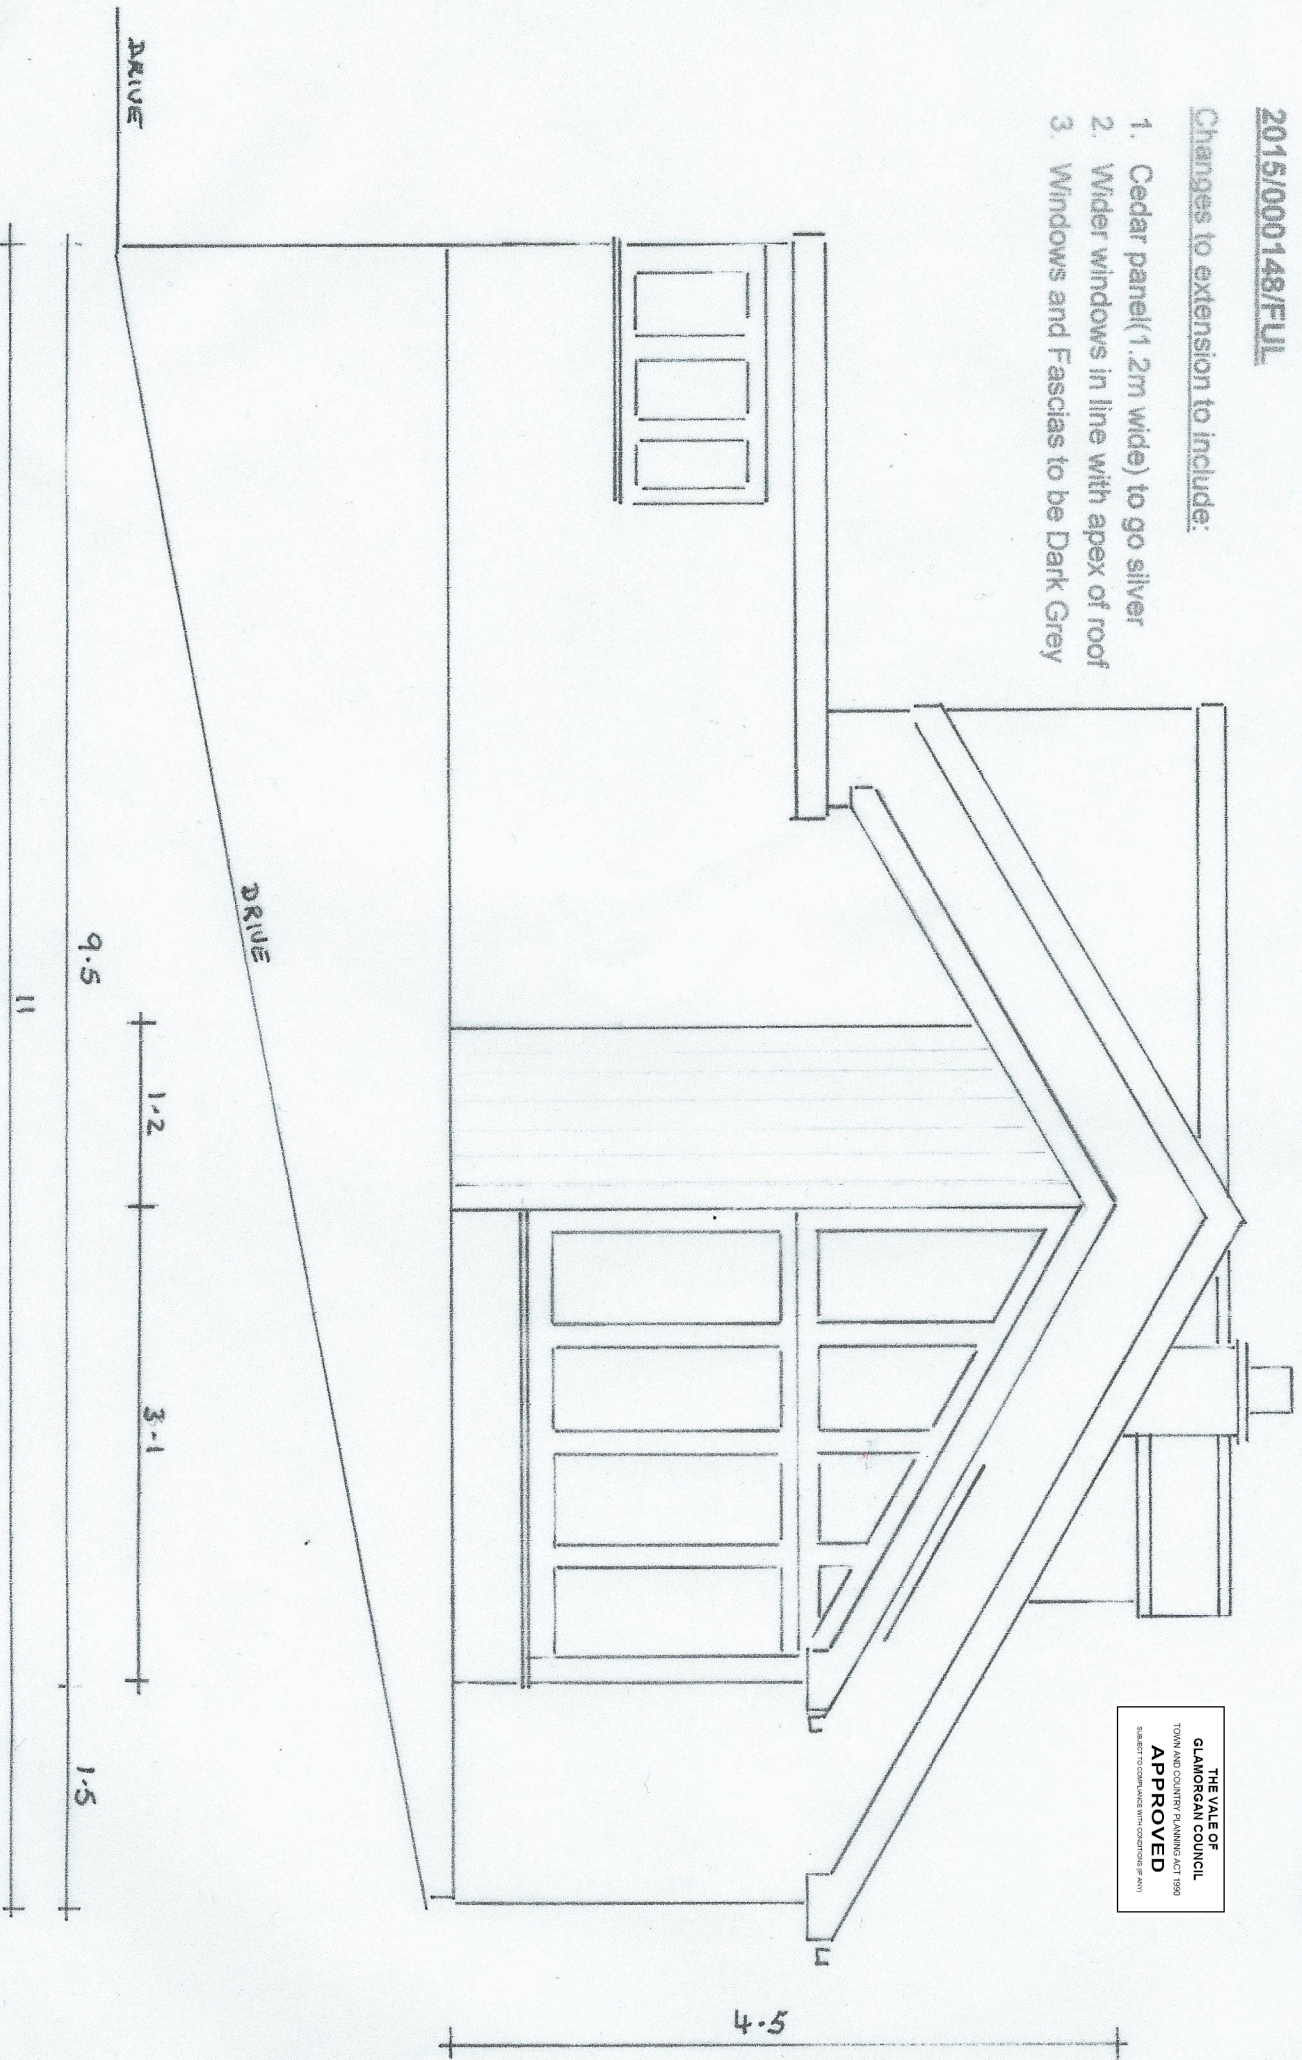

Amended Side Elevation

Fern Lodge, Llanquian Rd, Aberthin, Vale of Glamorgan CF71 7HE

Scale 1:50

2015/000148/FUL

Changes to extension to include:

1. Cedar panel (1.2m wide) to go silver
2. Wider windows in line with apex of roof
3. Windows and Fascias to be Dark Grey

THE VALE OF
GLAMORGAN COUNCIL
TOWN AND COUNTRY PLANNING ACT 1990
APPROVED
Subject to conditions and requirements of any