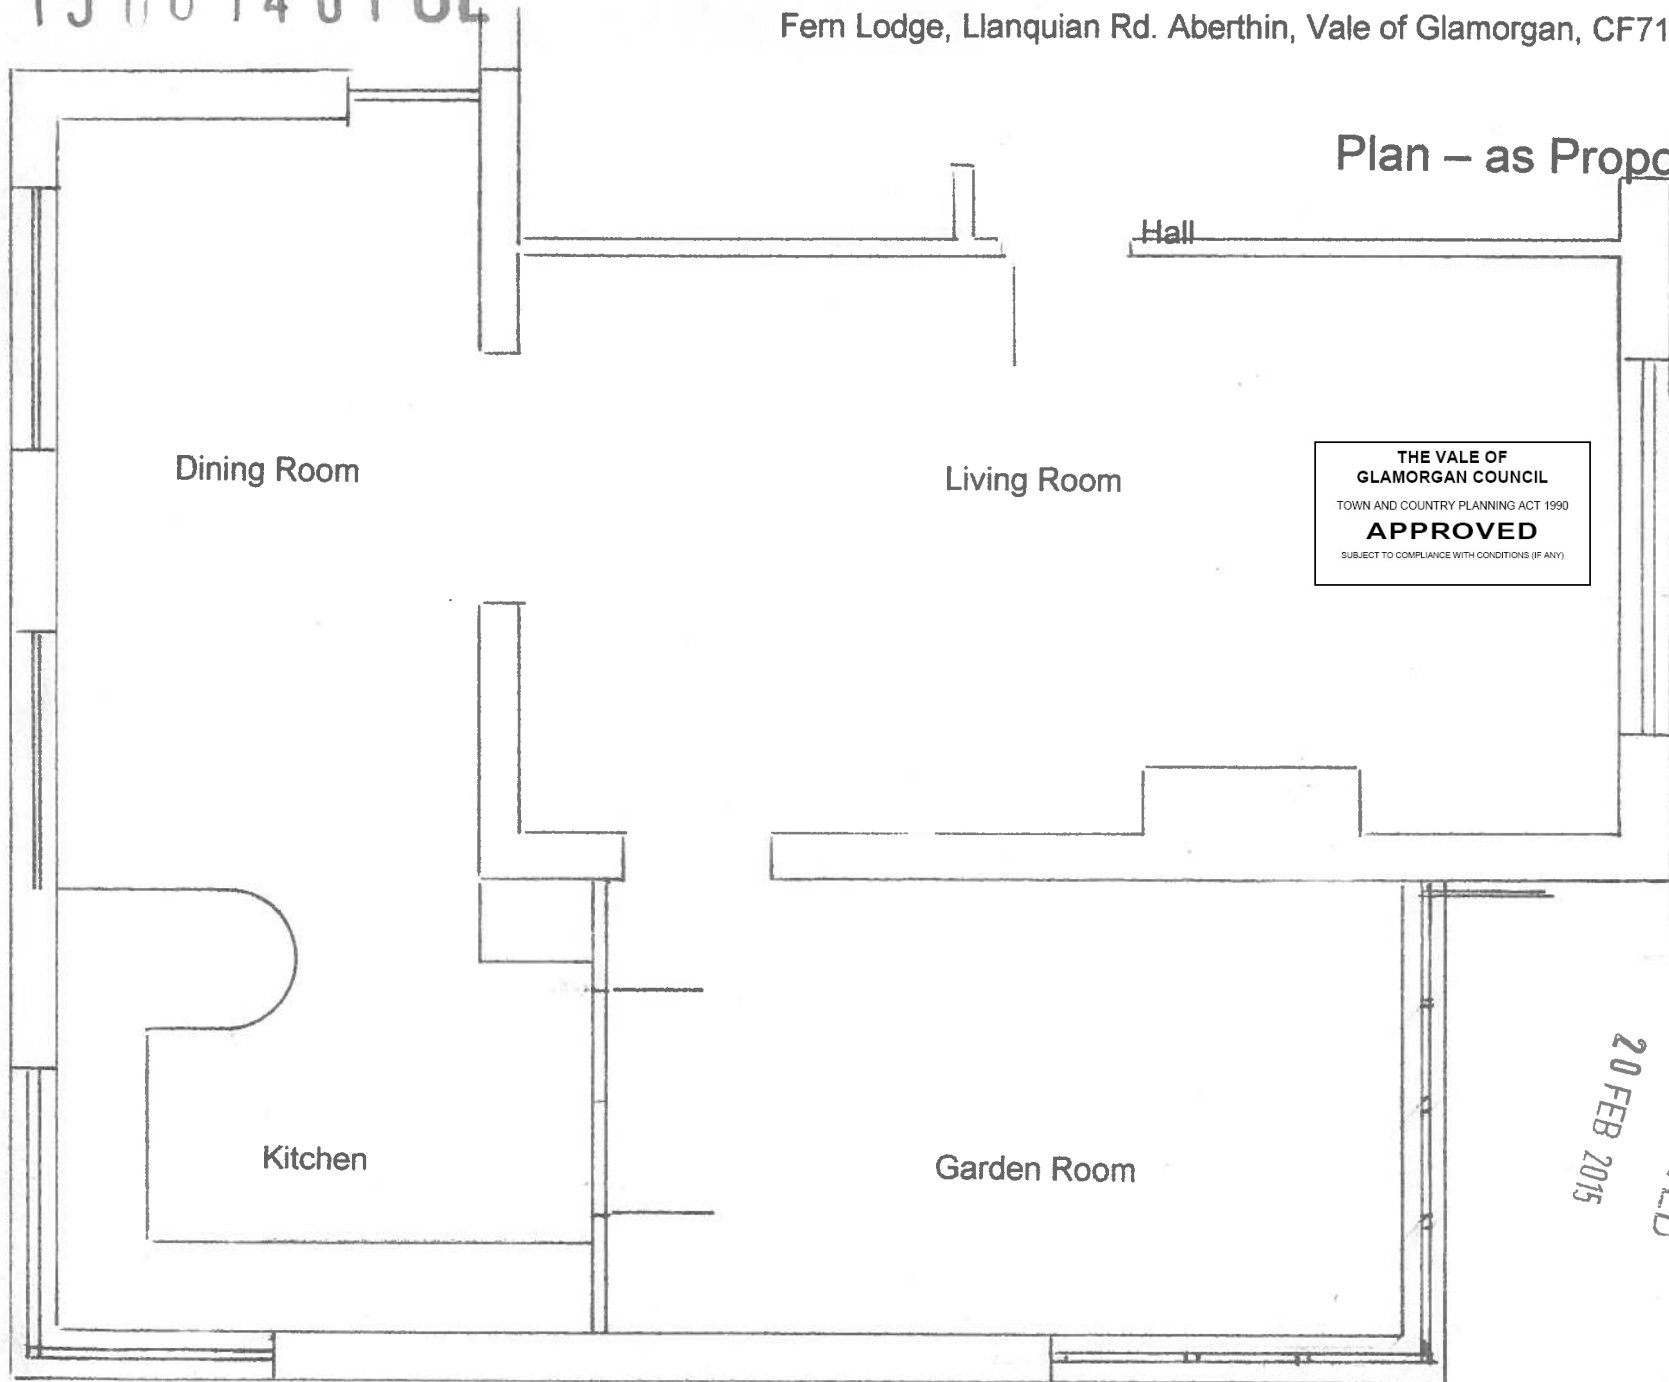

15 00 14 8 FUL

Fern Lodge, Llanquian Rd. Aberthin, Vale of Glamorgan, CF71 7HE

Plan – as Proposed

Dining Room

Living Room

Hall

THE VALE OF
GLAMORGAN COUNCIL
TOWN AND COUNTRY PLANNING ACT 1990
APPROVED
SUBJECT TO COMPLIANCE WITH CONDITIONS (IF ANY)

Kitchen

Garden Room

RECEIVED
20 FEB 2015