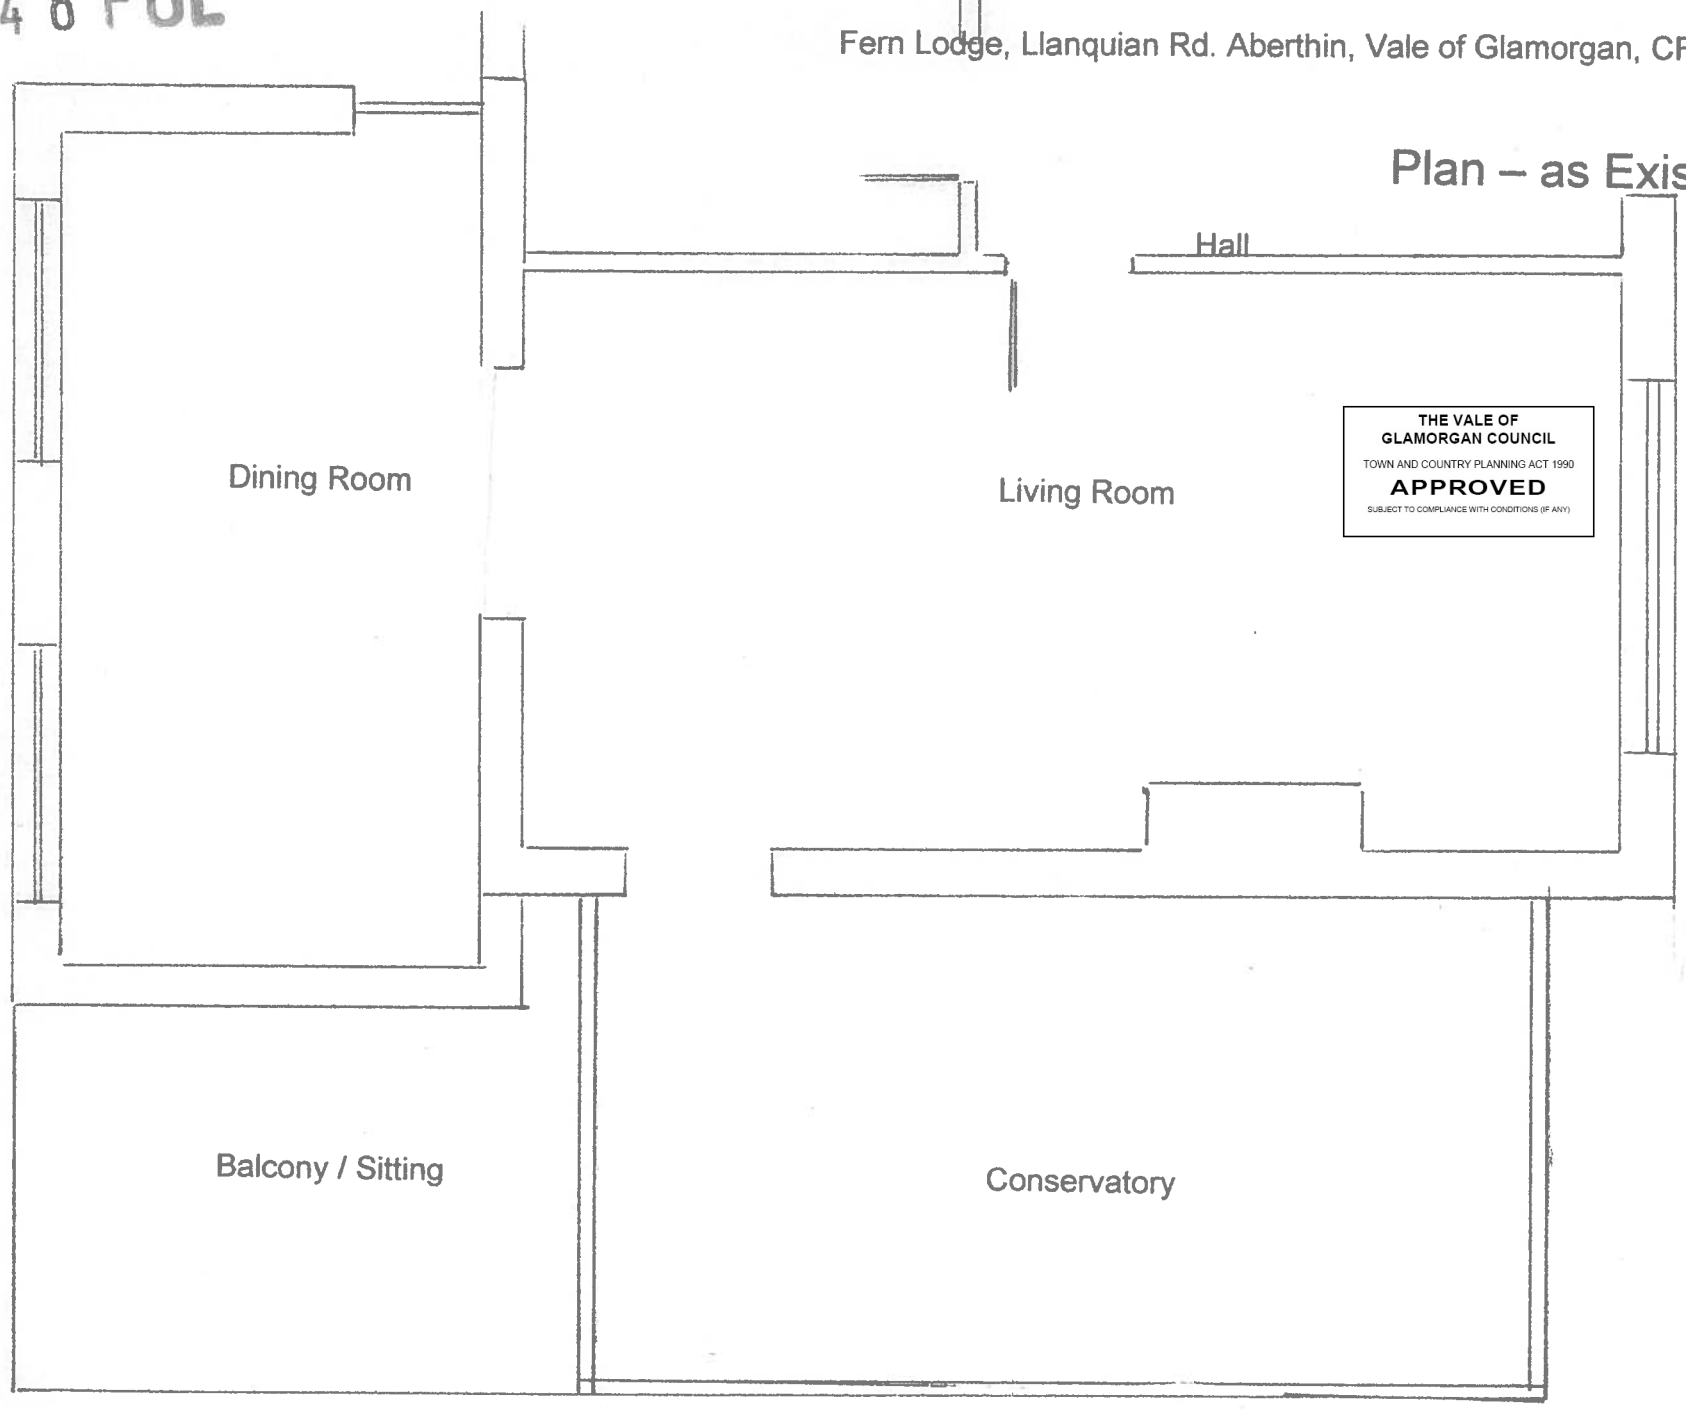

15 00 148 FUL

Fern Lodge, Llanquian Rd. Aberthin, Vale of Glamorgan, CF71 7HE

Plan - as Existing

THE VALE OF  
GLAMORGAN COUNCIL  
TOWN AND COUNTRY PLANNING ACT 1990  
**APPROVED**  
SUBJECT TO COMPLIANCE WITH CONDITIONS (IF ANY)