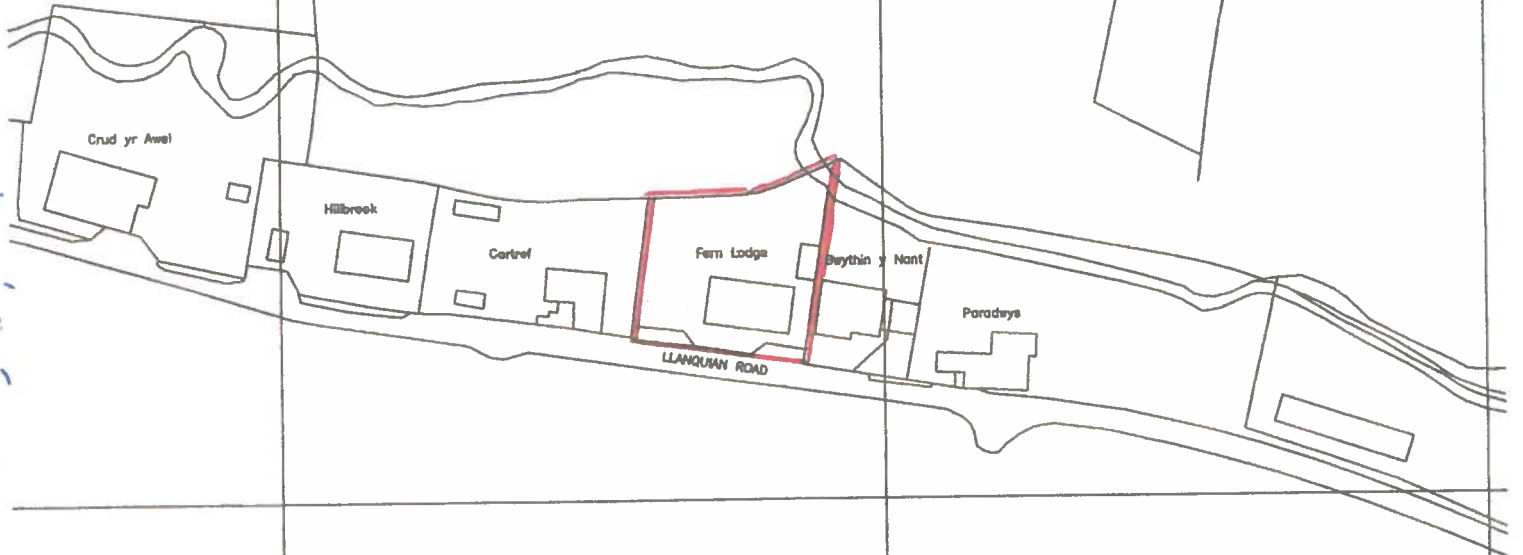

Site / Location

Fern Lodge, Llanquian Rd. Aberthin, Vale of Glamorgan. CF71 7HE

THE VALE OF
GLAMORGAN COUNCIL
TOWN AND COUNTRY PLANNING ACT 1990
APPROVED
SUBJECT TO COMPLIANCE WITH CONDITIONS (IF ANY)

Scale: 1-1250