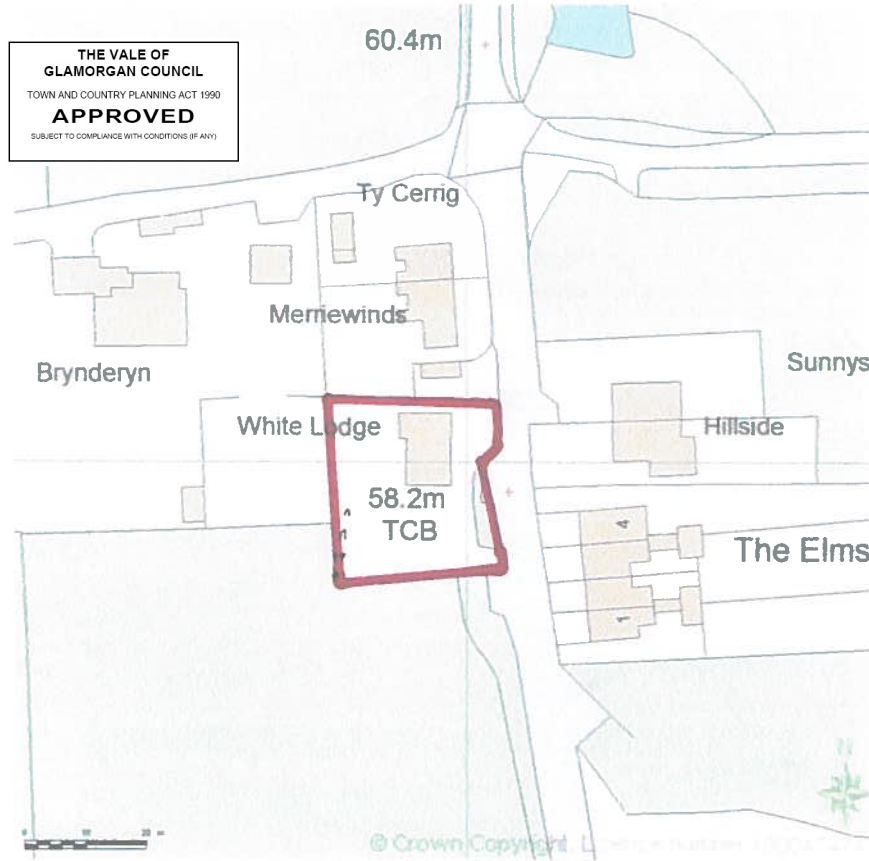

SITE LOCATION PLAN
AREA 2 HA
SCALE 1:1250 on A4
CENTRE COORDINATES: 307696, 177005

Supplied by Streetwise Maps Ltd
www.streetwise.net
Licence No: 100047474
08/01/2015 09:43

15 00040 FUL

RECEIVED

13 JAN 2015