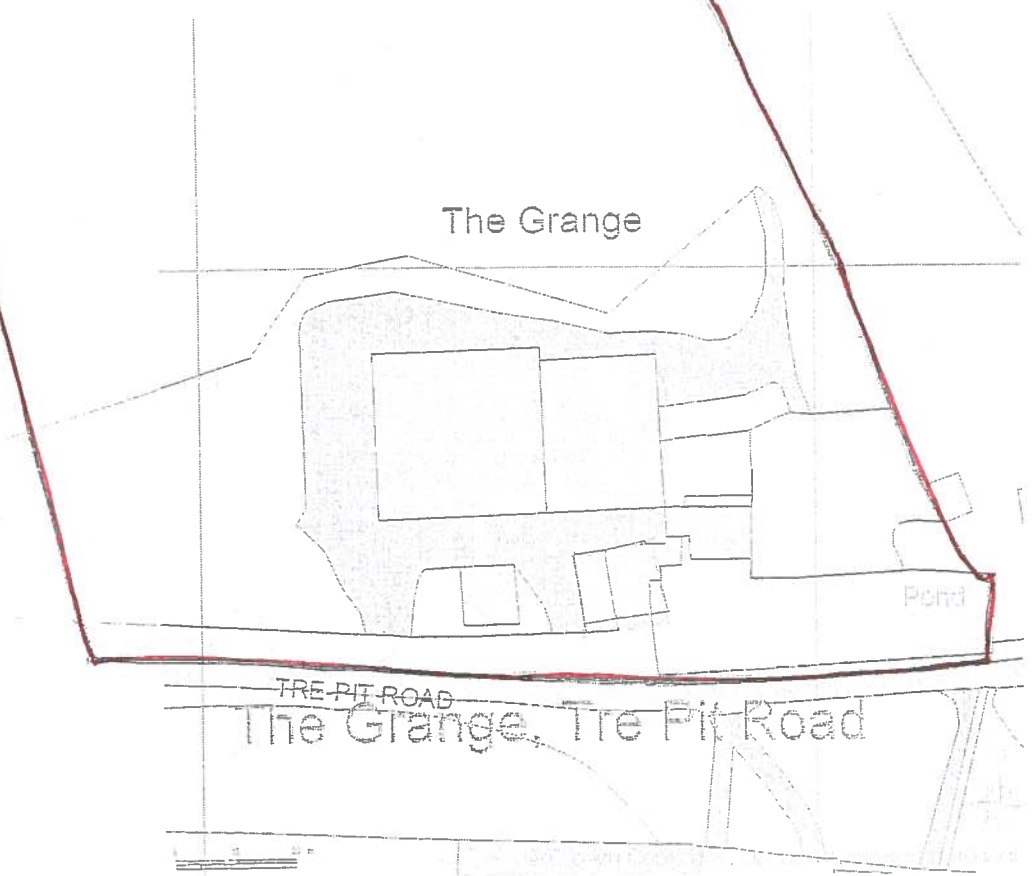

SITE LOCATION PLAN  
AREA 2 HA  
SCALE 1:1250 on A4  
CENTRE COORDINATES: 291564, 172171

Supplied by Streetwise Maps Ltd  
[www.streetwise.net](http://www.streetwise.net)  
Licence No: 100047474  
21/04/2014 17:23