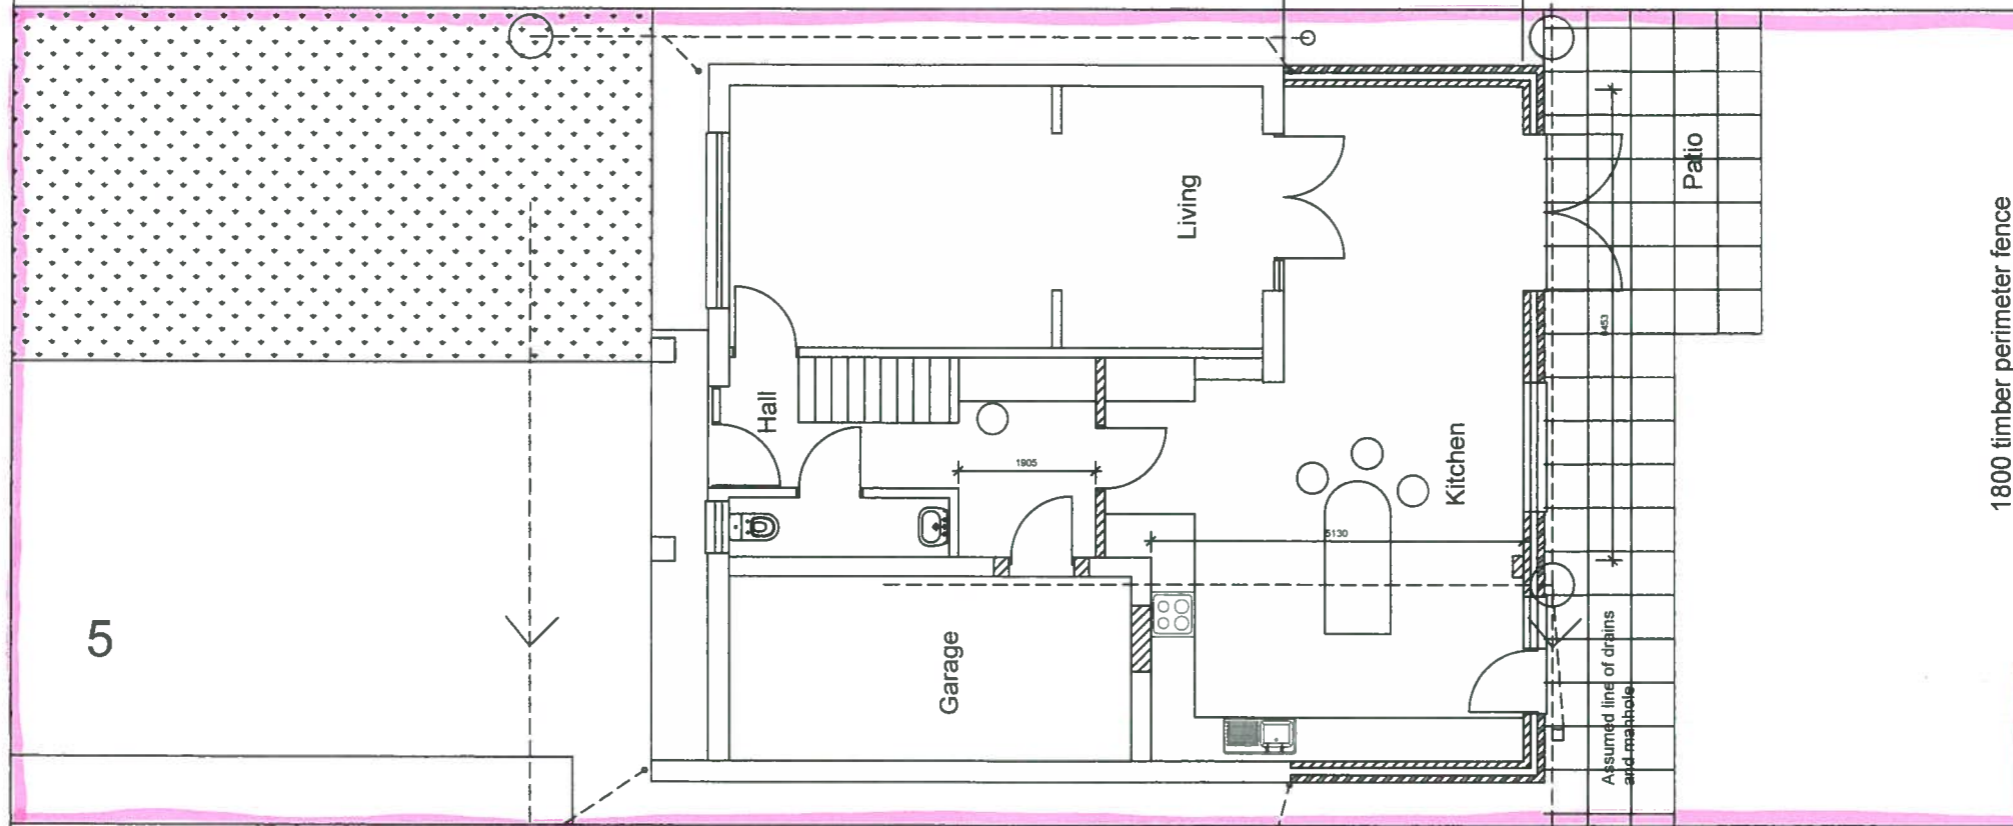

Coed Criafol

THE VALE OF
GLAMORGAN COUNCIL
TOWN AND COUNTRY PLANNING ACT 1990
REFUSED

14 01 4 6 0 FUL

Proposed Kitchen, Living Room.
and Bedroom Extension
To 5 Coed Criafol Barry CF63
1AT
for Mrs Z Safdar

Proposed Site Plan

Scale 1:100 December 2014