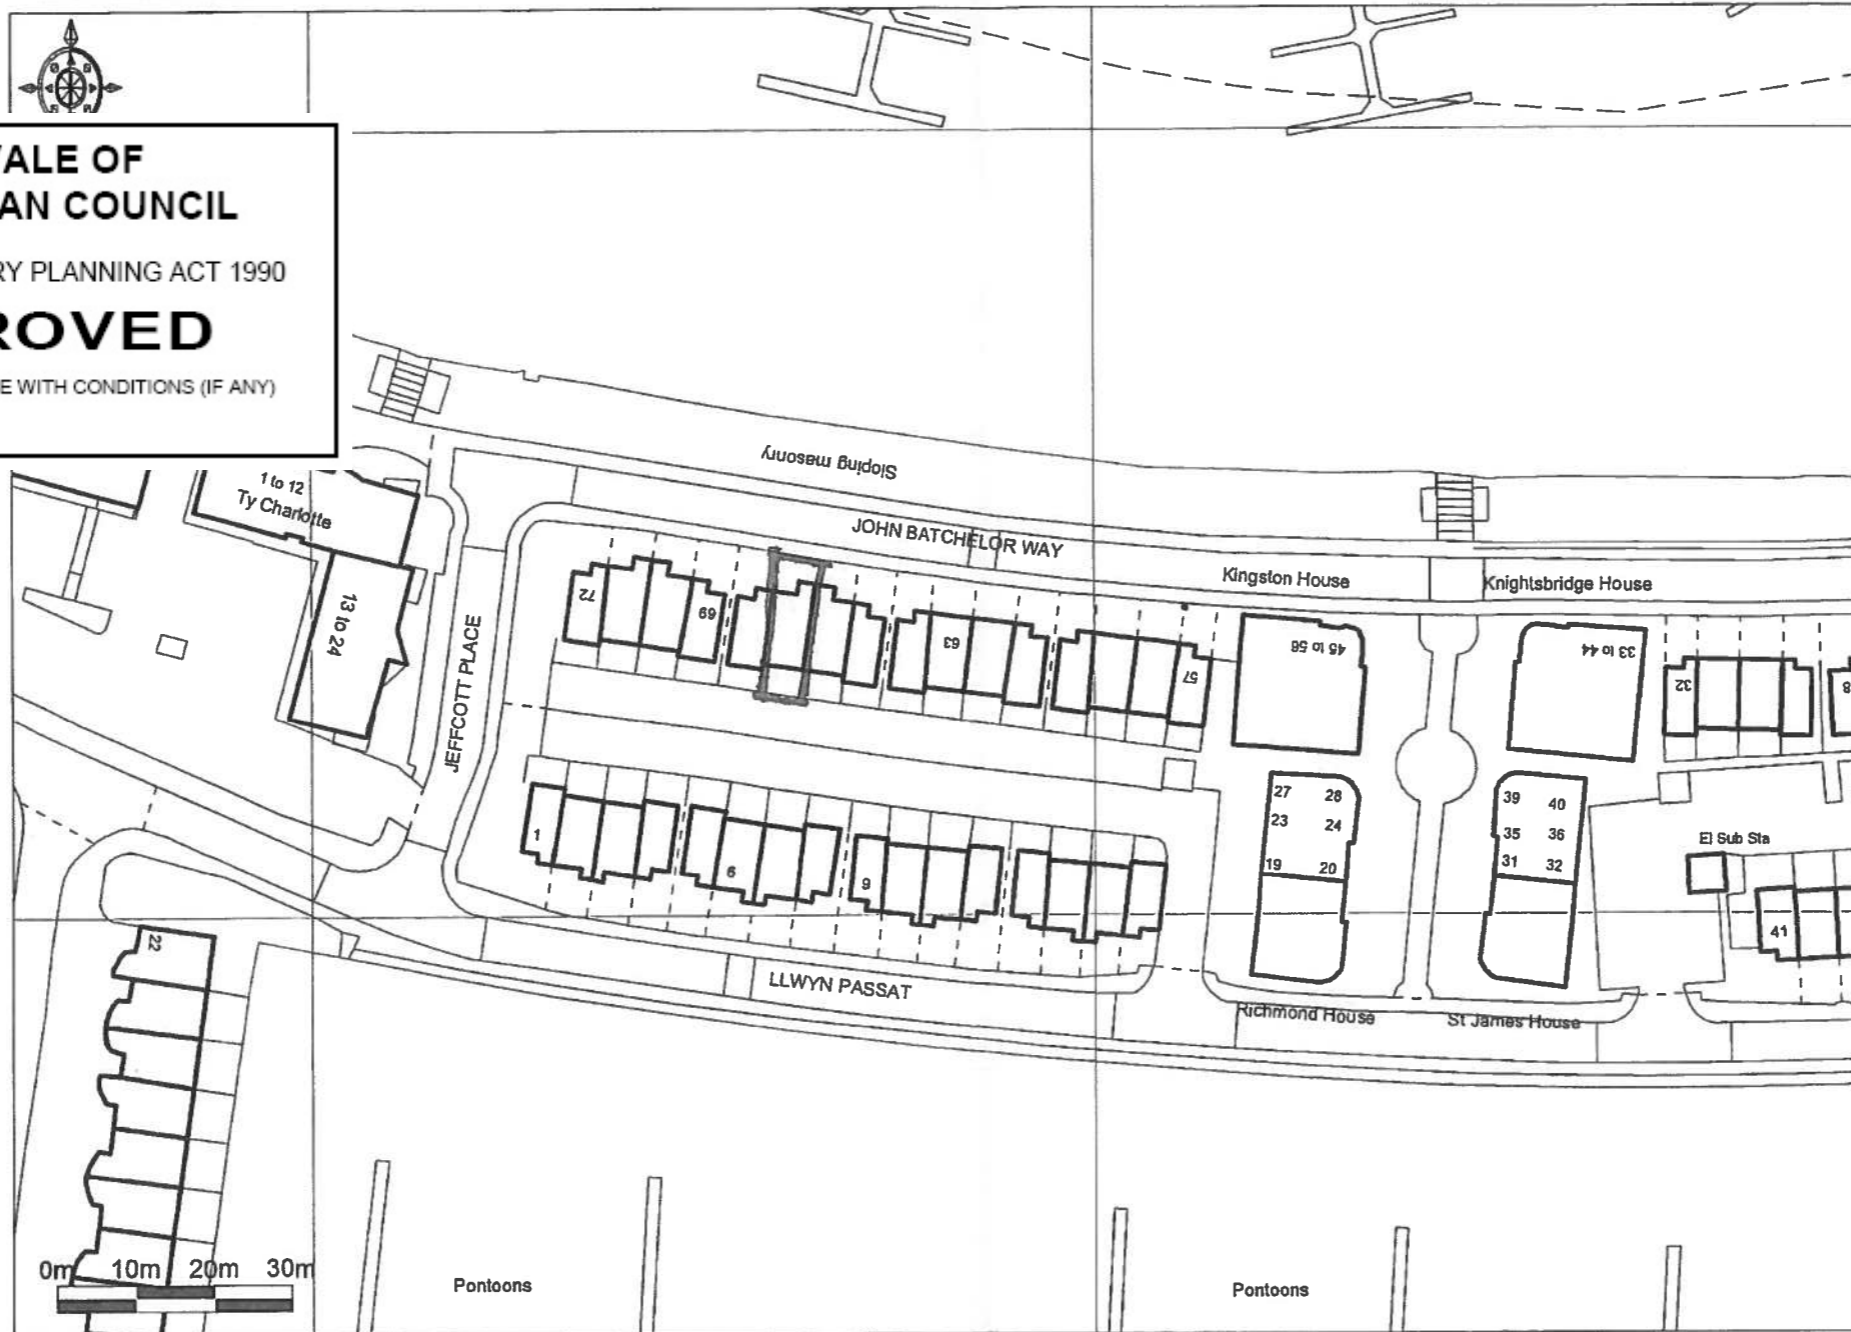

Vale of Glamorgan  
Bro Morgannwg

THE VALE OF  
GLAMORGAN COUNCIL

TOWN AND COUNTRY PLANNING ACT 1990

**APPROVED**

SUBJECT TO COMPLIANCE WITH CONDITIONS (IF ANY)

Ordnance Survey © Crown Copyright 2014. All rights reserved. Licence number 100022432. Plotted Scale - 1:1250

67 John Batchelor Way, Penarth, Vale of Glamorgan.

© Hawfrait y Goron 2012. Cedwir pob hawl. Rhif trwydded 100020449.

1401347FUL