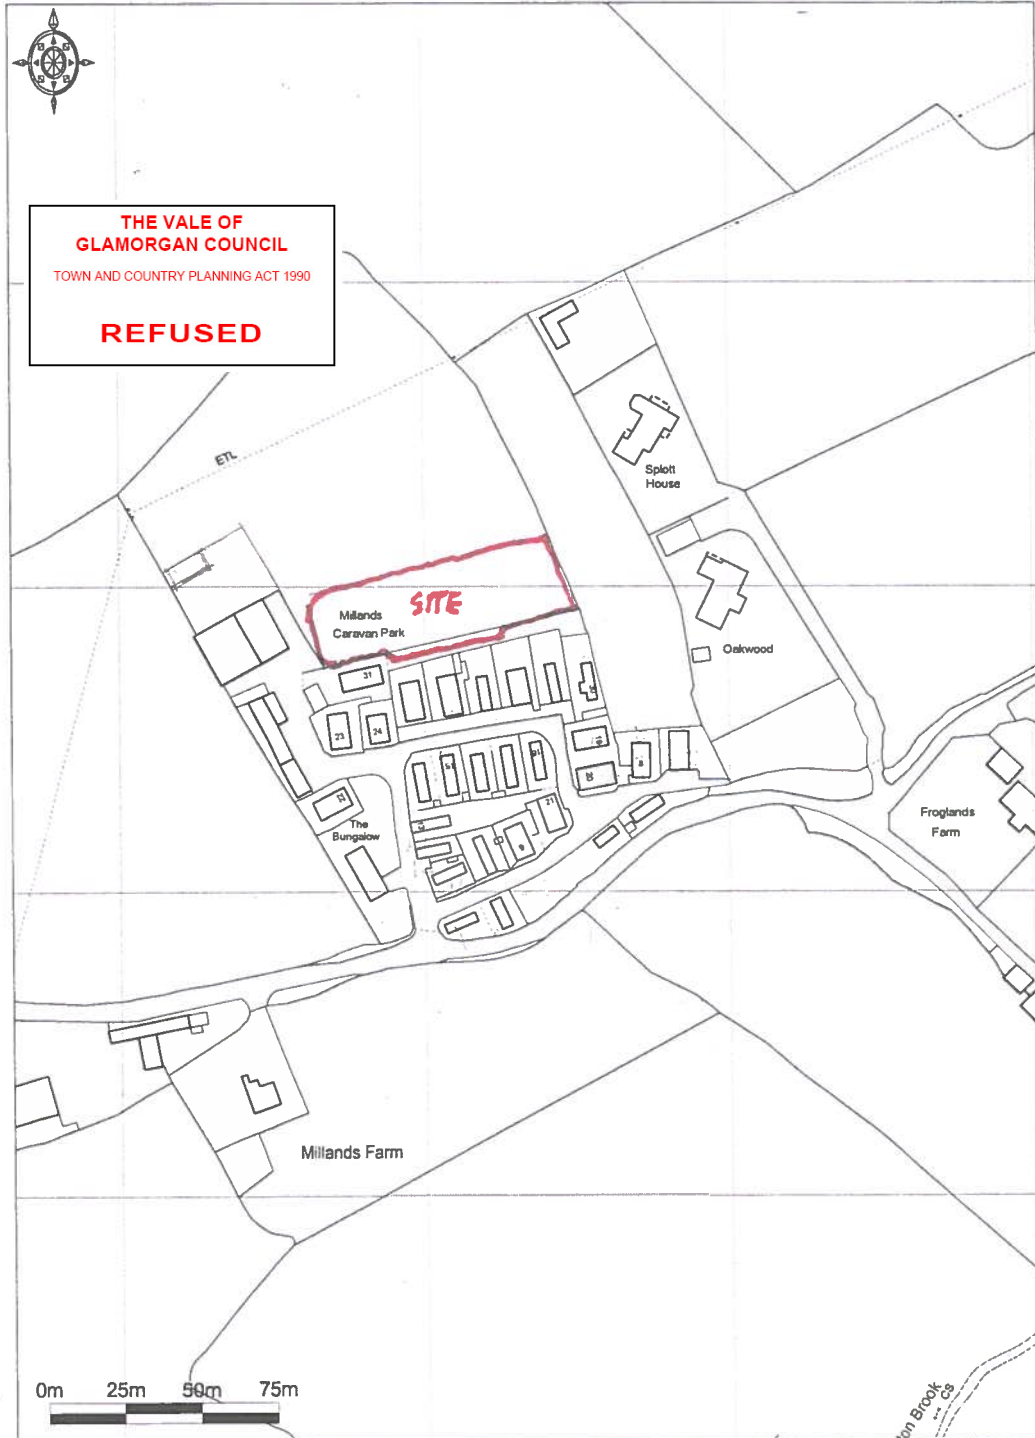

14 01 339FUL

Millands Caravan Park, Llanmaes, Vale of Glamorgan CF61 2XY
Mr R. Thomas
© Hawfrait y Goron 2012. Cedwir pob hawl. Rhif trwydded 100020449.

RECEIVED

19 NOV 2014

ENVIRONMENTAL
AND ECONOMIC
REGENERATION