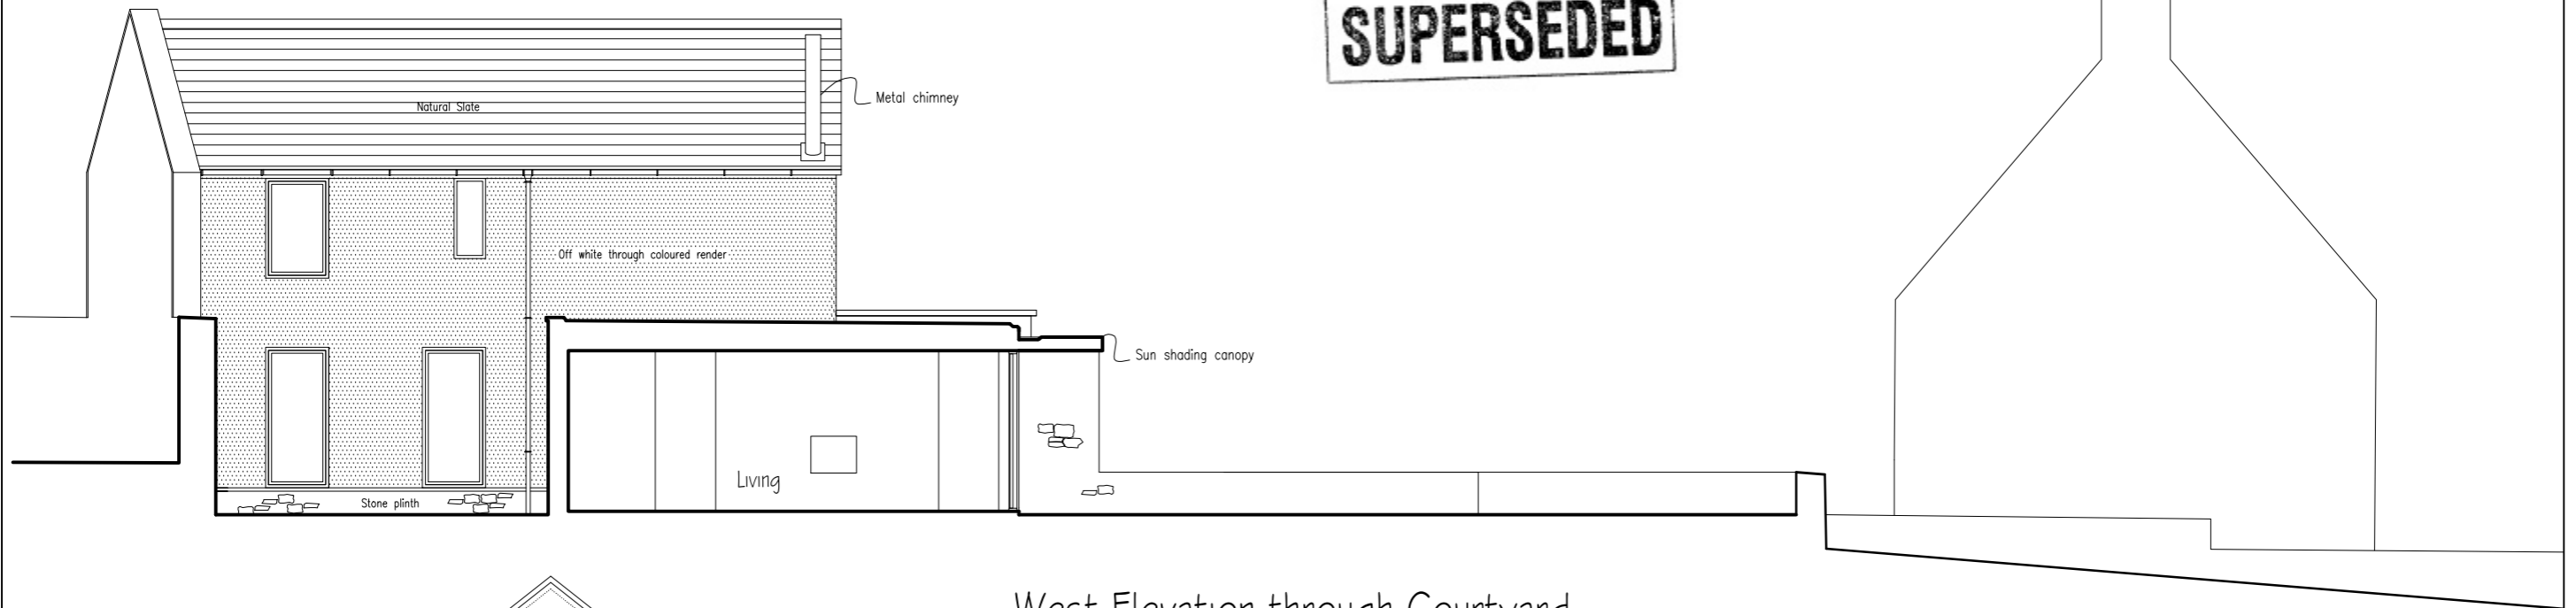

THE VALE OF GLAMORGAN COUNCIL
SUPERSEDED

West Elevation through Courtyard

North Elevation onto West Street

East Elevation

pia	Job: New House at Land adjacent to Plymouth House, Llantwit Major for Mr D Williams & Ms V Edwards			Dwg No. 744/PL05	
	Dwg. Elevations 1			Rev No.	
	Scale. 1:100	Date Sept 14	Drawn by PJ	Copyright ©	Do Not Scale
	Peter Jenkins Architects, Nutgrove, City, Cowbridge, CF71 7RW. Tel 01446 748782 e-mail pj@pjarchitects.co.uk				