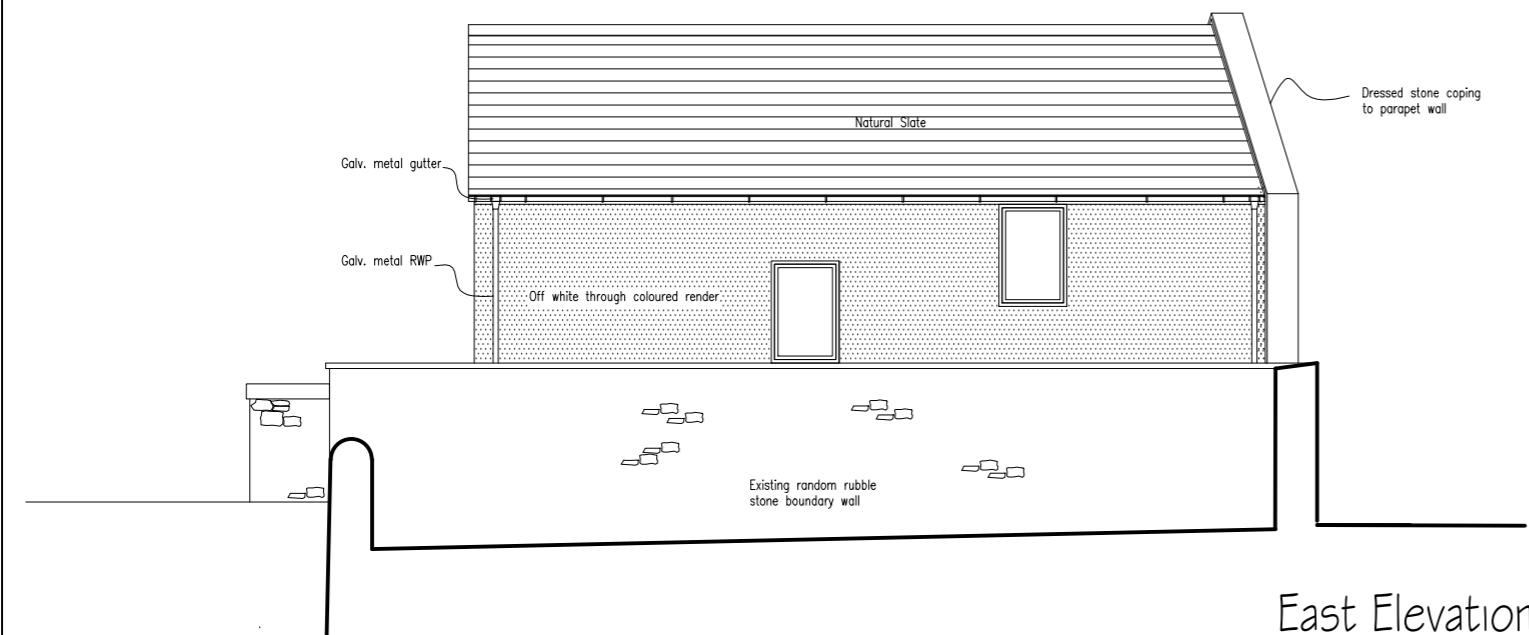

THE VALE OF GLAMORGAN COUNCIL
SUPERSEDED

West Elevation through Courtyard

North Elevation onto West Street

East Elevation

pia	Job: New House at Land adjacent to Plymouth House, Llantwit Major for Mr D Williams & Ms V Edwards			Dwg No. 744/PL05	
	Dwg. Elevations 1			Rev No.	
	Scale. 1:100	Date Sept 14	Drawn by PJ	Copyright ©	Do Not Scale
	Peter Jenkins Architects, Nutgrove, City, Cowbridge, CF71 7RW. Tel 01446 748782 e-mail pj@pjarchitects.co.uk				