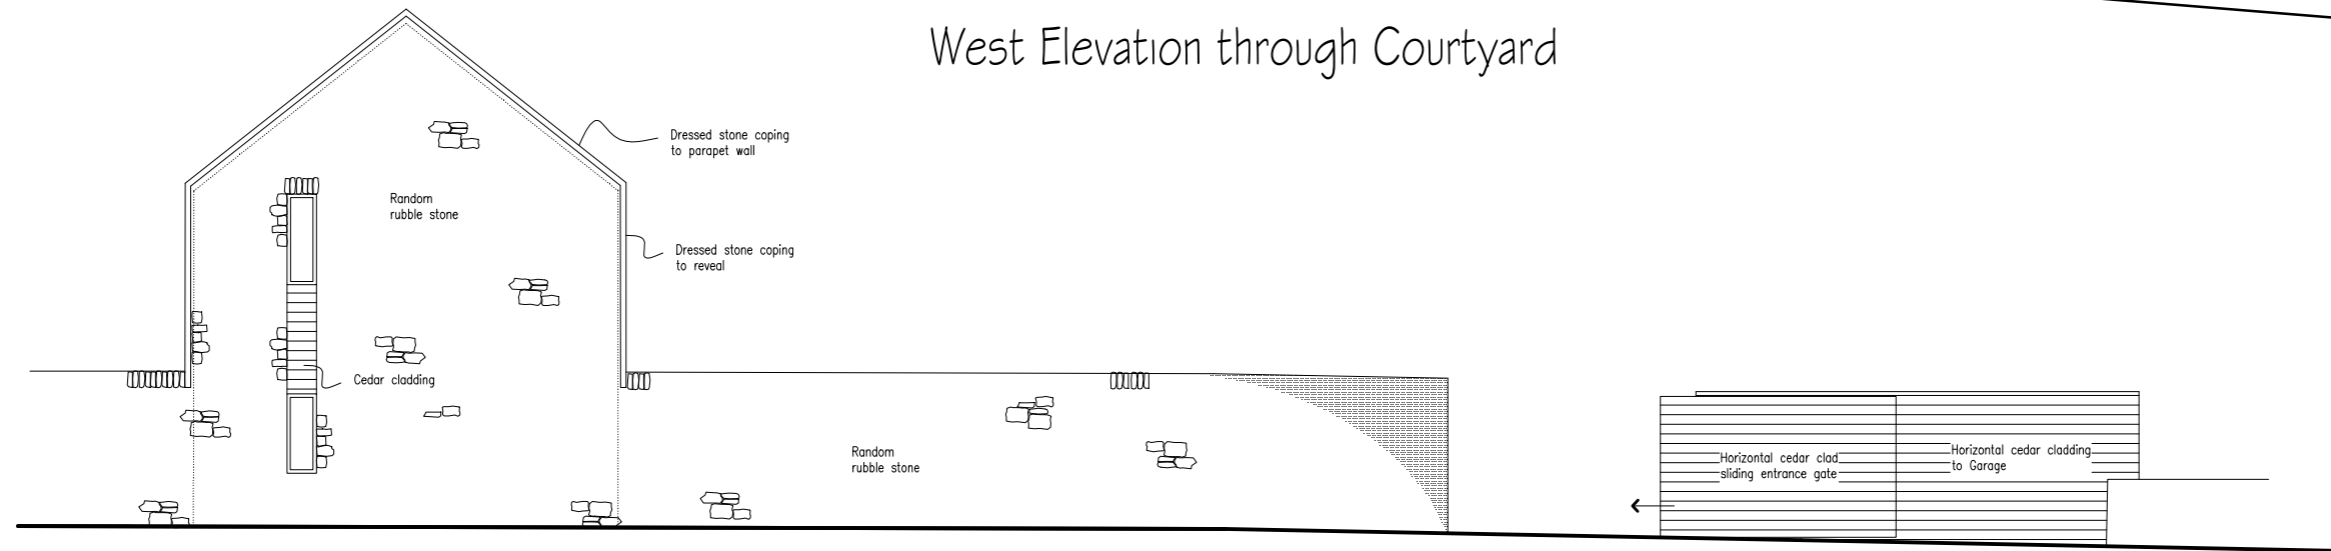

THE VALE OF GLAMORGAN COUNCIL
SUPERSEDED

West Elevation through Courtyard

North Elevation onto West Street

East Elevation

pia	Job: New House at Land adjacent to Plymouth House, Llantwit Major for Mr D Williams & Ms V Edwards			Dwg No. 744/PL05	
	Dwg. Elevations 1			Rev No.	
	Scale. 1:100	Date Sept 14	Drawn by PJ	Copyright ©	Do Not Scale
	Peter Jenkins Architects, Nutgrove, City, Cowbridge, CF71 7RW. Tel 01446 748782 e-mail pj@pjarchitects.co.uk				