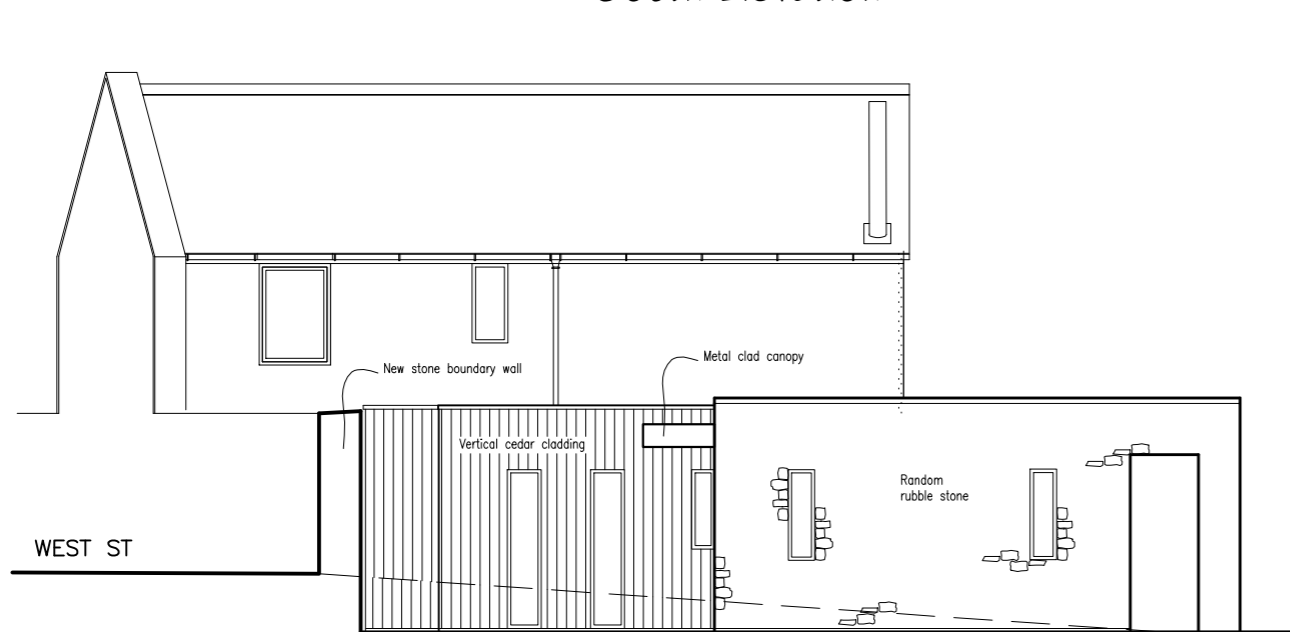

THE VALE OF GLAMORGAN COUNCIL
SUPERSEDED

North Elevation through Courtyard

South Elevation

West Elevation through Courtyard

East Elevation through Courtyard

pia	Job: New House at Land adjacent to Plymouth House, Llantwit Major for Mr D Williams & Ms V Edwards			Dwg No. 744/PL04	
	Dwg. Elevations 2			Rev No.	
	Scale. 1:100	Date Sept 14	Drawn by PJ	Copyright © Do Not Scale	
	Peter Jenkins Architects, Nutgrove, City, Cowbridge, CF71 7RW. Tel 01446 748782 e-mail pj@pjarchitects.co.uk				