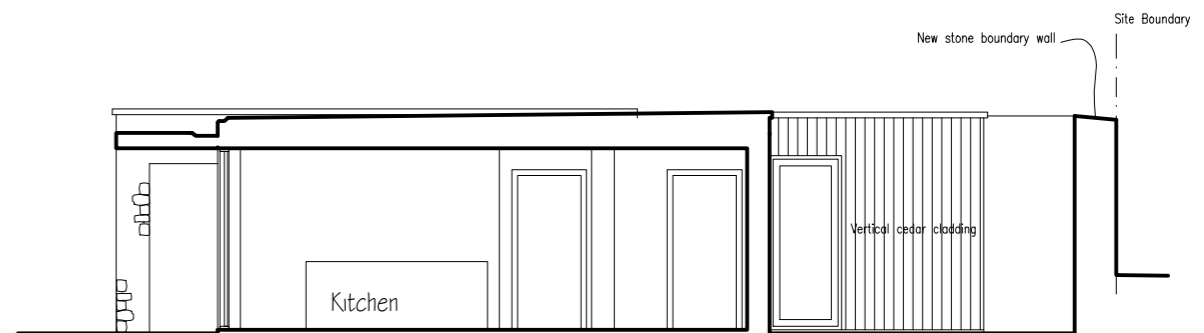

THE VALE OF GLAMORGAN COUNCIL
SUPERSEDED

North Elevation through Courtyard

South Elevation

West Elevation through Courtyard

East Elevation through Courtyard

pia	Job: New House at Land adjacent to Plymouth House, Llantwit Major for Mr D Williams & Ms V Edwards			Dwg No. 744/PL04	
	Dwg. Elevations 2			Rev No.	
	Scale. 1:100	Date Sept 14	Drawn by PJ	Copyright © Do Not Scale	
	Peter Jenkins Architects, Nutgrove, City, Cowbridge, CF71 7RW. Tel 01446 748782 e-mail pj@pjarchitects.co.uk				