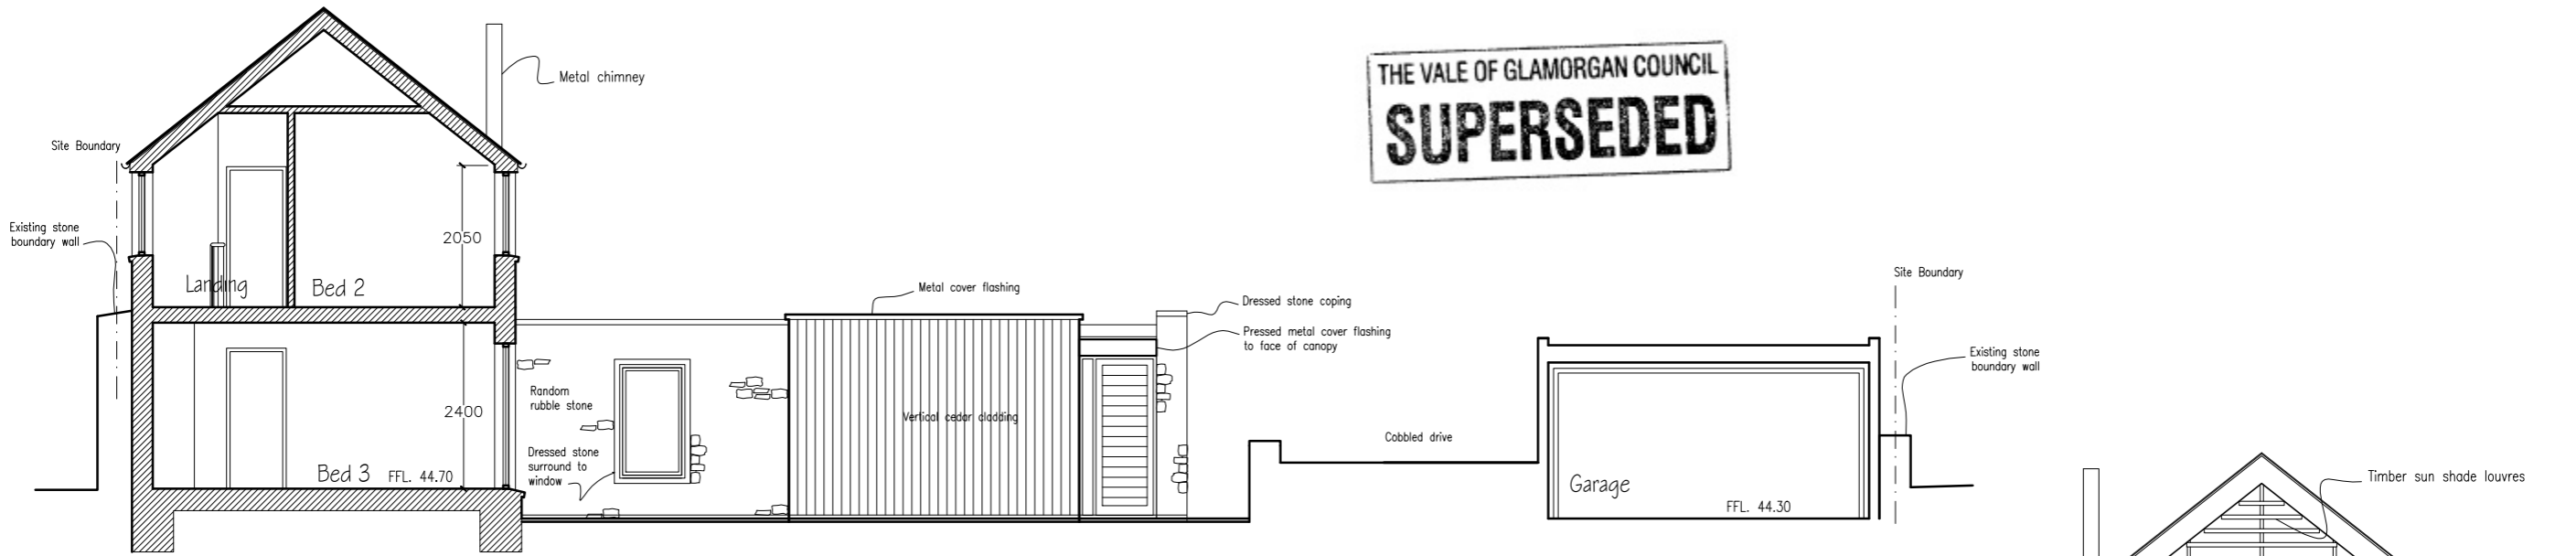

THE VALE OF GLAMORGAN COUNCIL
SUPERSEDED

North Elevation through Courtyard

South Elevation

West Elevation through Courtyard

East Elevation through Courtyard

pia	Job: New House at Land adjacent to Plymouth House, Llantwit Major for Mr D Williams & Ms V Edwards			Dwg No. 744/PL04	
	Dwg. Elevations 2			Rev No.	
	Scale. 1:100	Date Sept 14	Drawn by PJ	Copyright © Do Not Scale	
	Peter Jenkins Architects, Nutgrove, City, Cowbridge, CF71 7RW. Tel 01446 748782 e-mail pj@pjarchitects.co.uk				