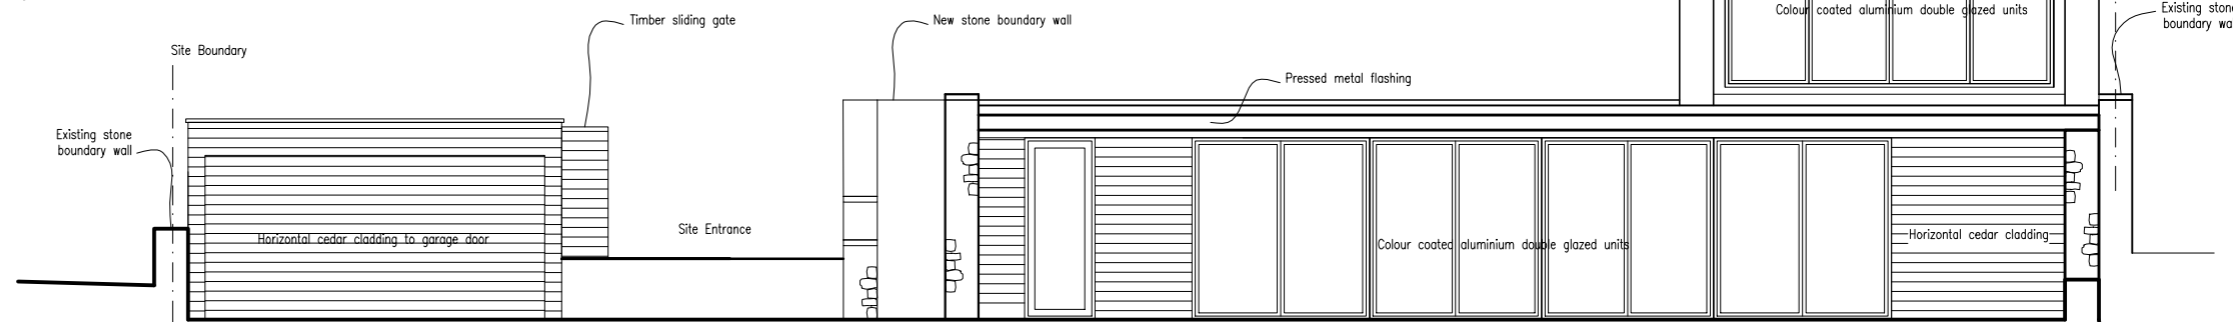

THE VALE OF GLAMORGAN COUNCIL
SUPERSEDED

North Elevation through Courtyard

South Elevation

West Elevation through Courtyard

East Elevation through Courtyard

pia	Job: New House at Land adjacent to Plymouth House, Llantwit Major for Mr D Williams & Ms V Edwards			Dwg No. 744/PL04	
	Dwg. Elevations 2			Rev No.	
	Scale. 1:100	Date Sept 14	Drawn by PJ	Copyright © Do Not Scale	
	Peter Jenkins Architects, Nutgrove, City, Cowbridge, CF71 7RW. Tel 01446 748782 e-mail pj@pjarchitects.co.uk				