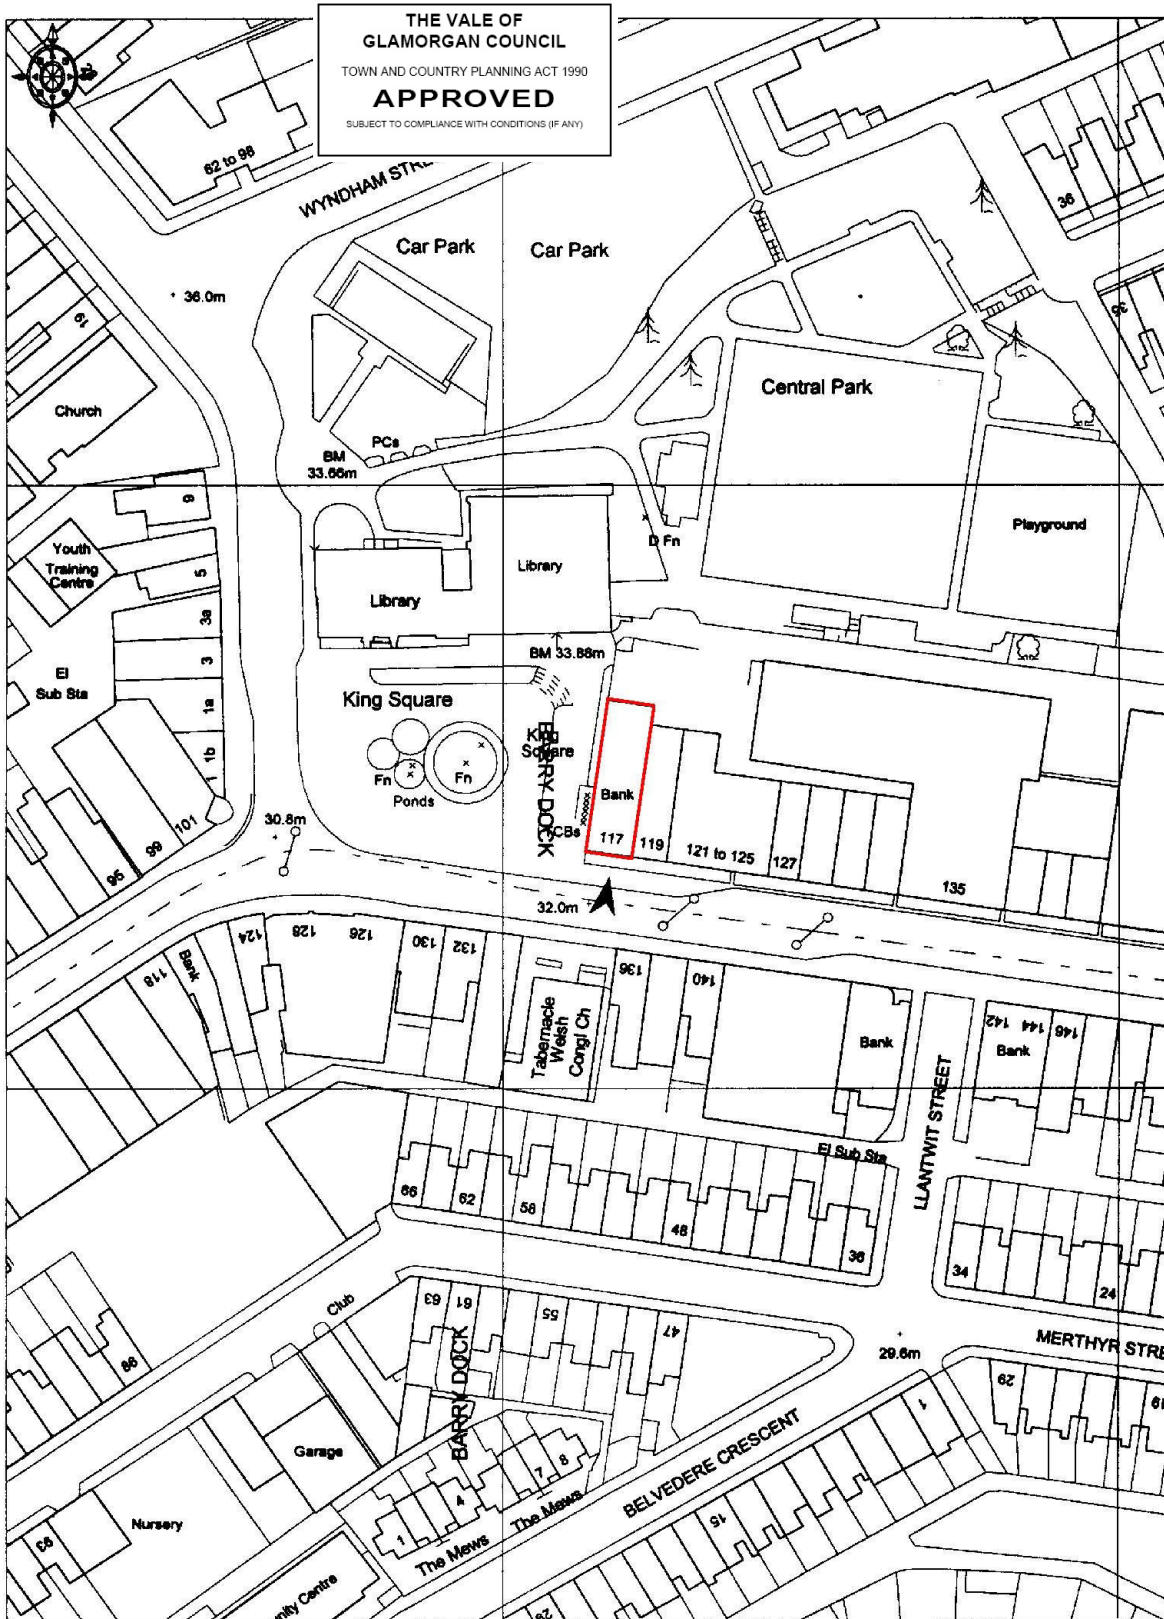

7543 NatWest Barry Town Hall, 117 Holton Road, Barry, CF63 4TD

N

© Crown copyright 2002. All rights reserved. Licence Number 100020449. Survey Scale - 1:1250 Plotted Scale - 1:1250

The Royal Bank of Scotland Group