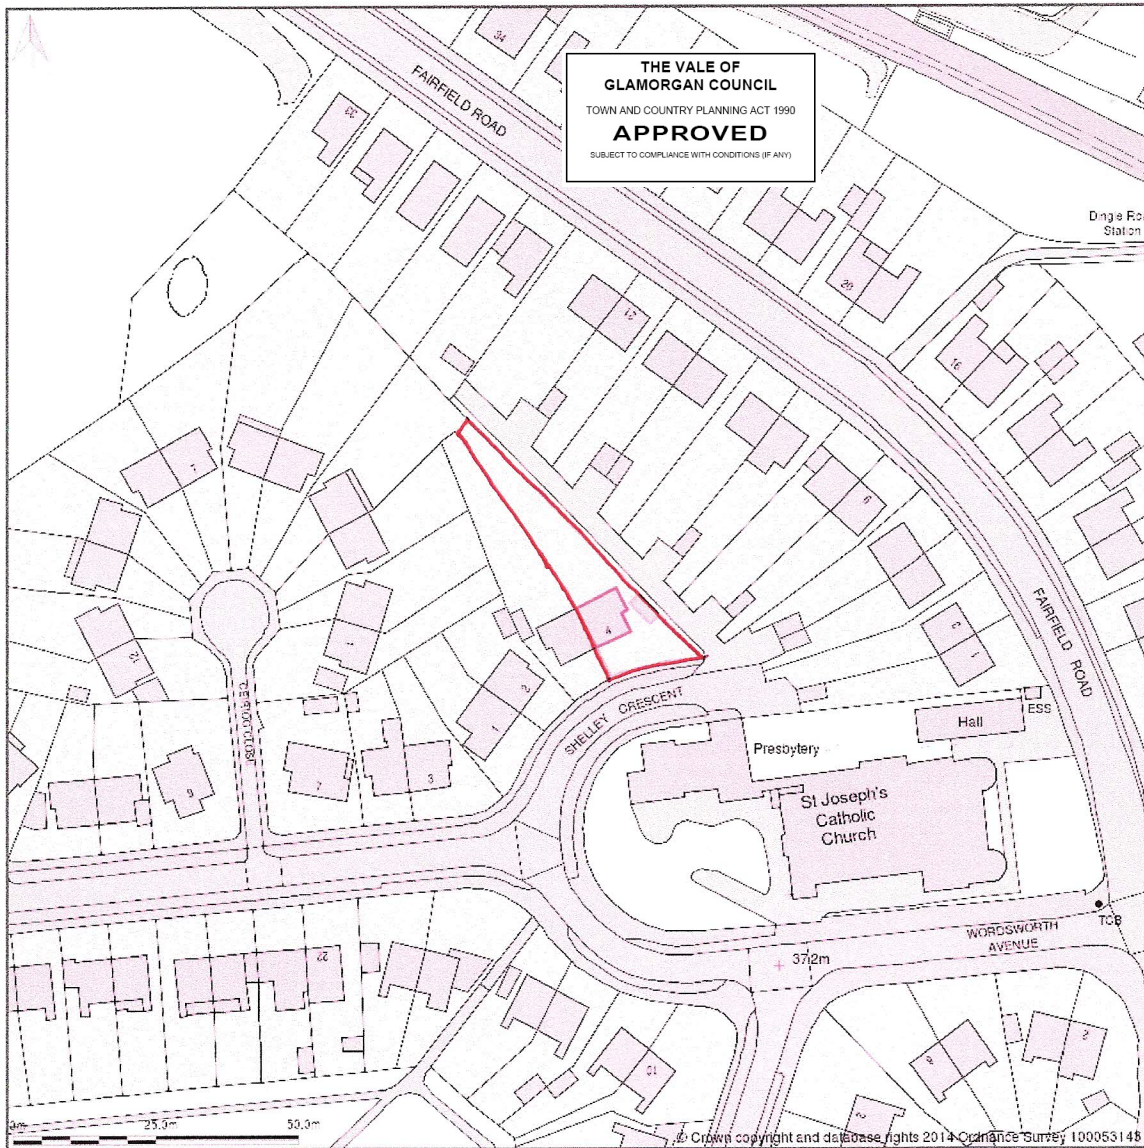

4 Shelley Crescent, Penarth, CF64 2RR

Site Plan shows area bounded by: 317841.484375,171733.03125 318041.484375,171933.03125 (at a scale of 1:1250) The representation of a road, track or path is no evidence of a right of way. The representation of features as lines is no evidence of a property boundary.

Produced on 17th Oct 2014 from the Ordnance Survey National Geographic Database and incorporating surveyed revision available at this date. Reproduction in whole or part is prohibited without the prior permission of Ordnance Survey. © Crown copyright 2014. Supplied by buyaplan.co.uk a licensed Ordnance Survey partner (100053143). Unique plan reference: #00049718-6A5F36