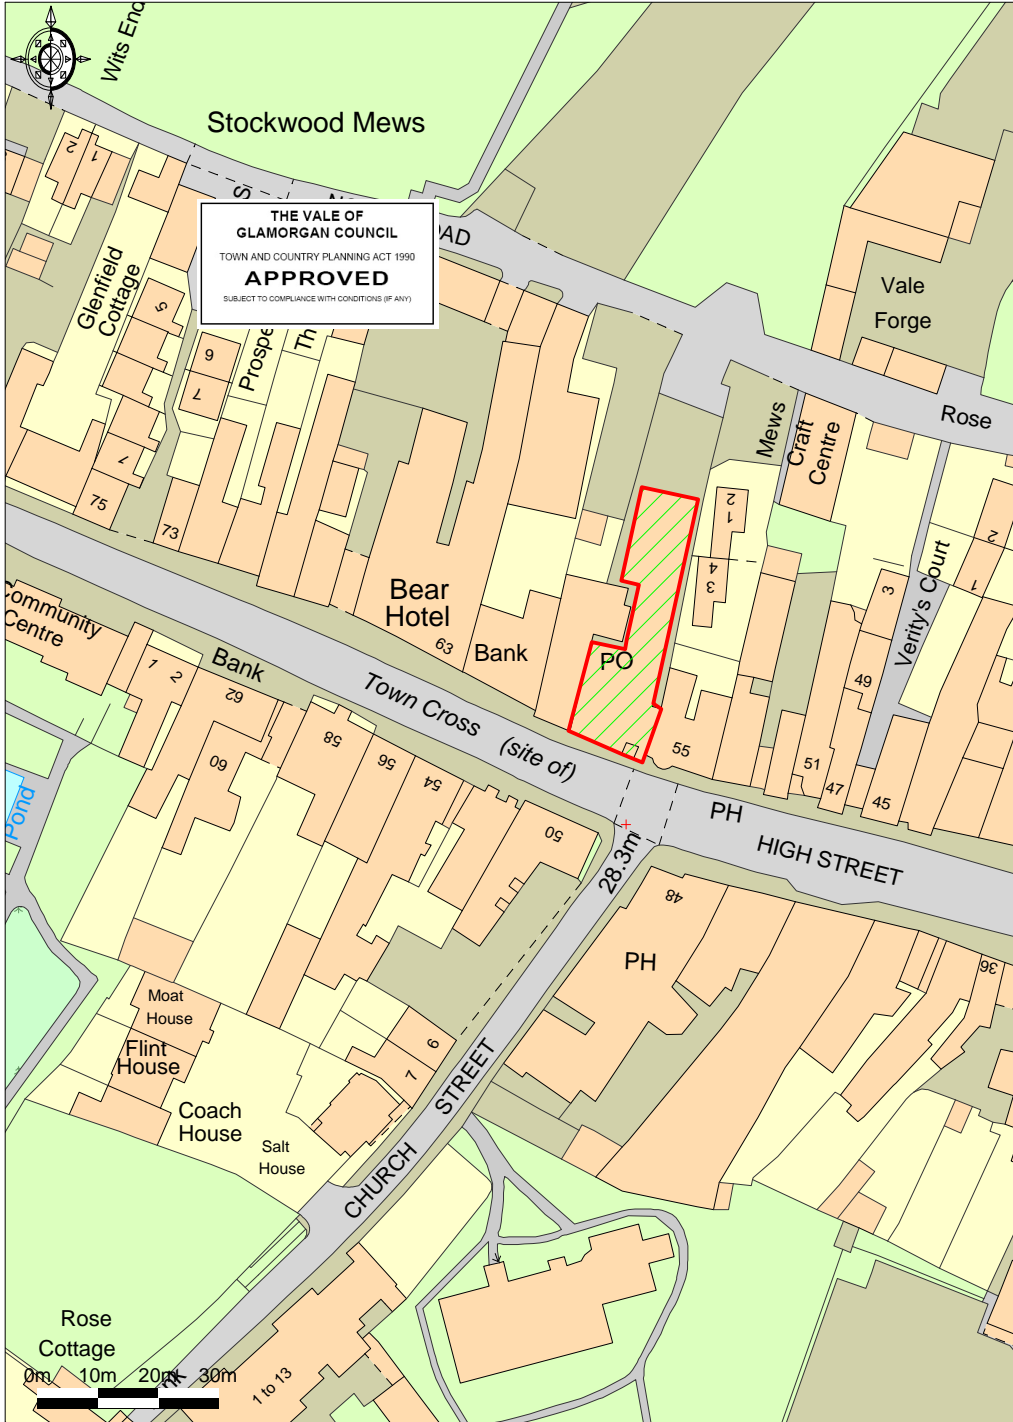

The Co-operative food
57 High Street,
Cowbridge,
Vale of Glamorgan,
CF71 7AF

Ordnance Survey © Crown Copyright 2014. All rights reserved.
Licence number 100022432. Plotted Scale - 1:1250