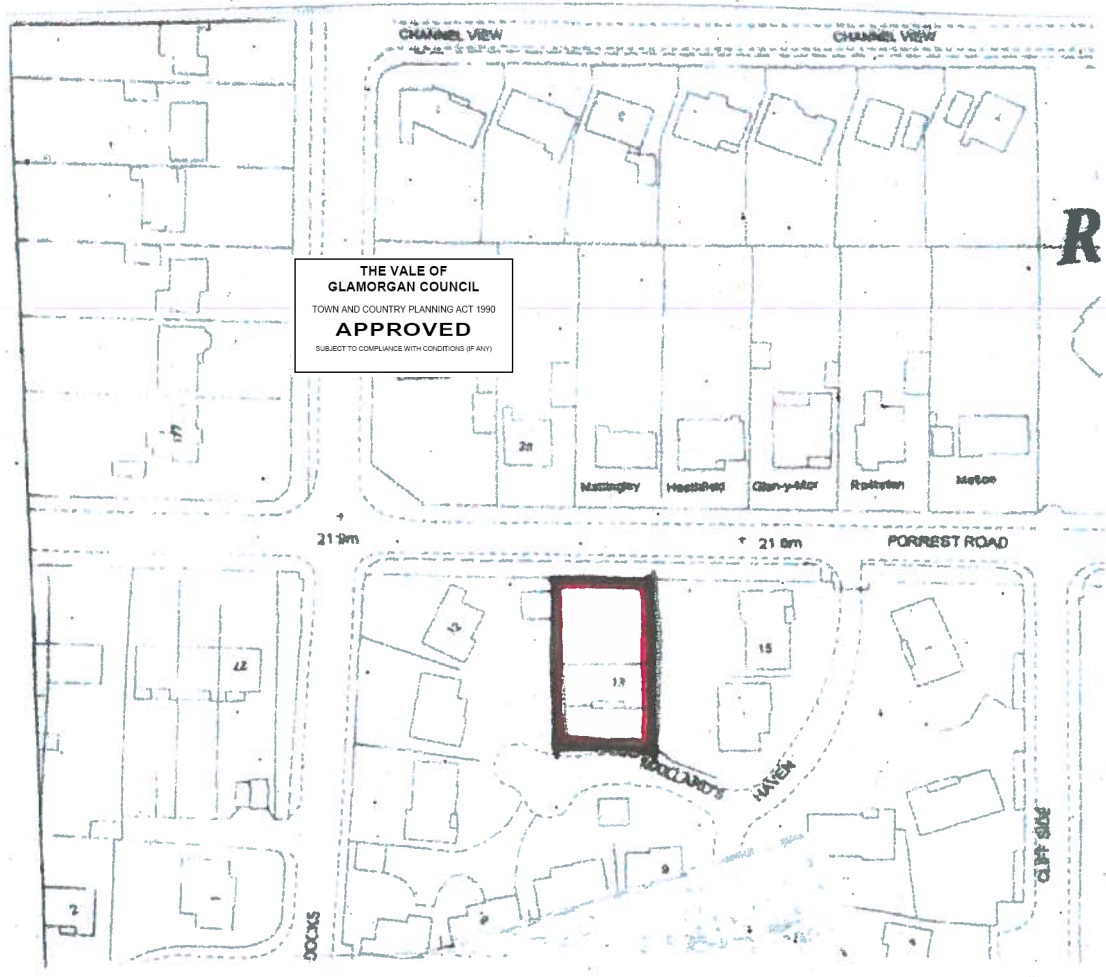

# SITE LOCATION PLAN SCALE 1:1250

PLAN REFERRED TO  
13 MAILLARDS HAVEN, PENARTH

14 01 215 FUL

RECEIVED  
21 OCT 2014  
ENVIRONMENTAL  
AND ECONOMIC  
REGENERATION