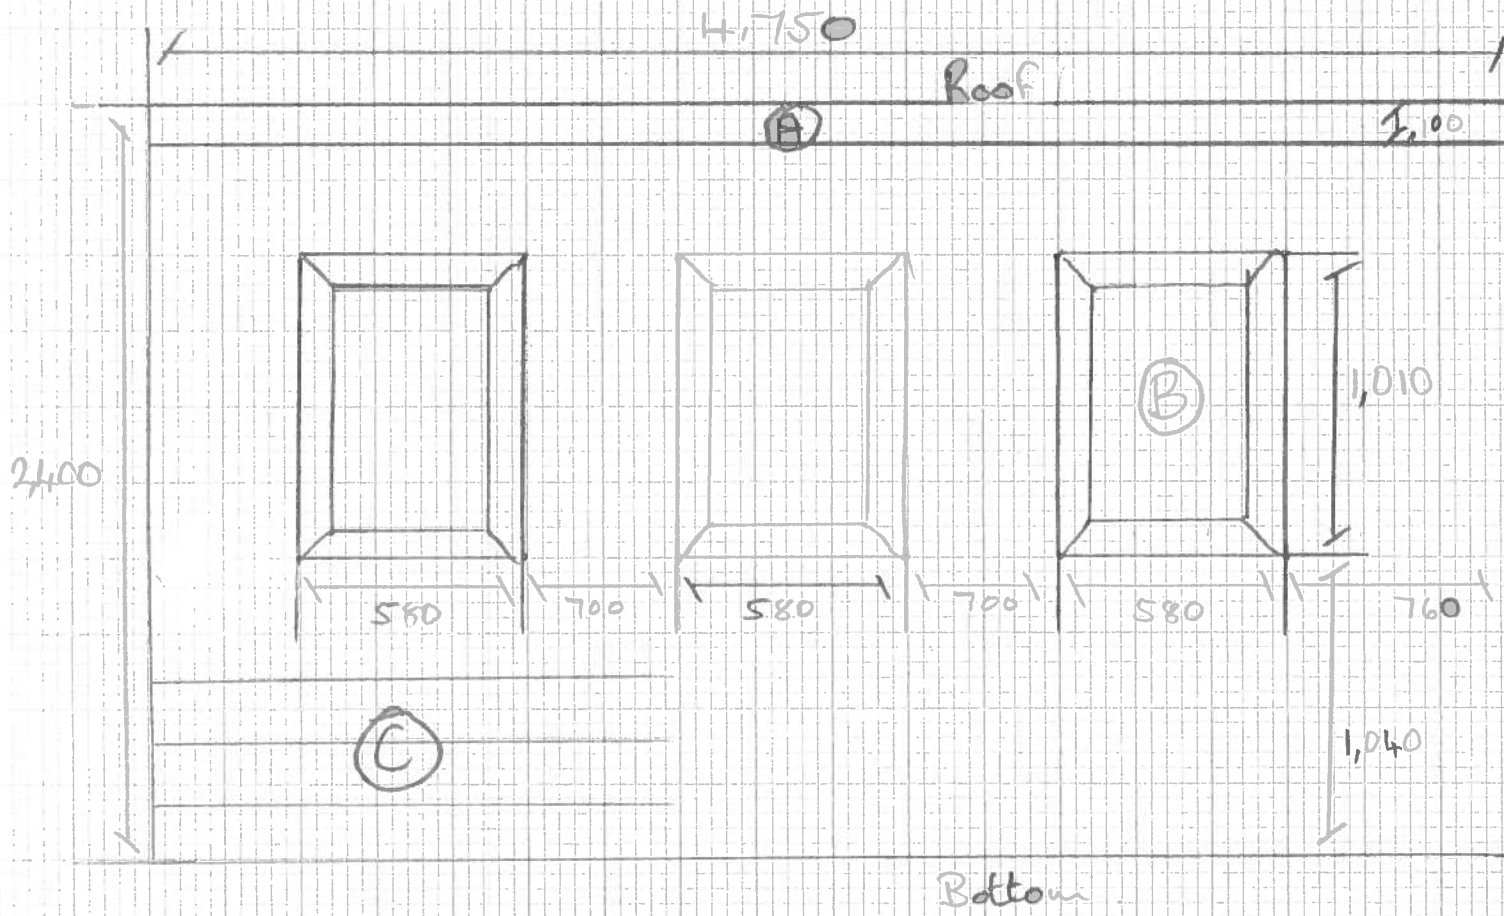

© (Front off shed)

- Ⓐ wood fascia
- Ⓑ PVC window
- Ⓒ Ship Lap wood.

RECEIVED

15 OCT 2014

ENVIRONMENTAL  
AND ECONOMIC  
REGENERATION

1401206 FUL