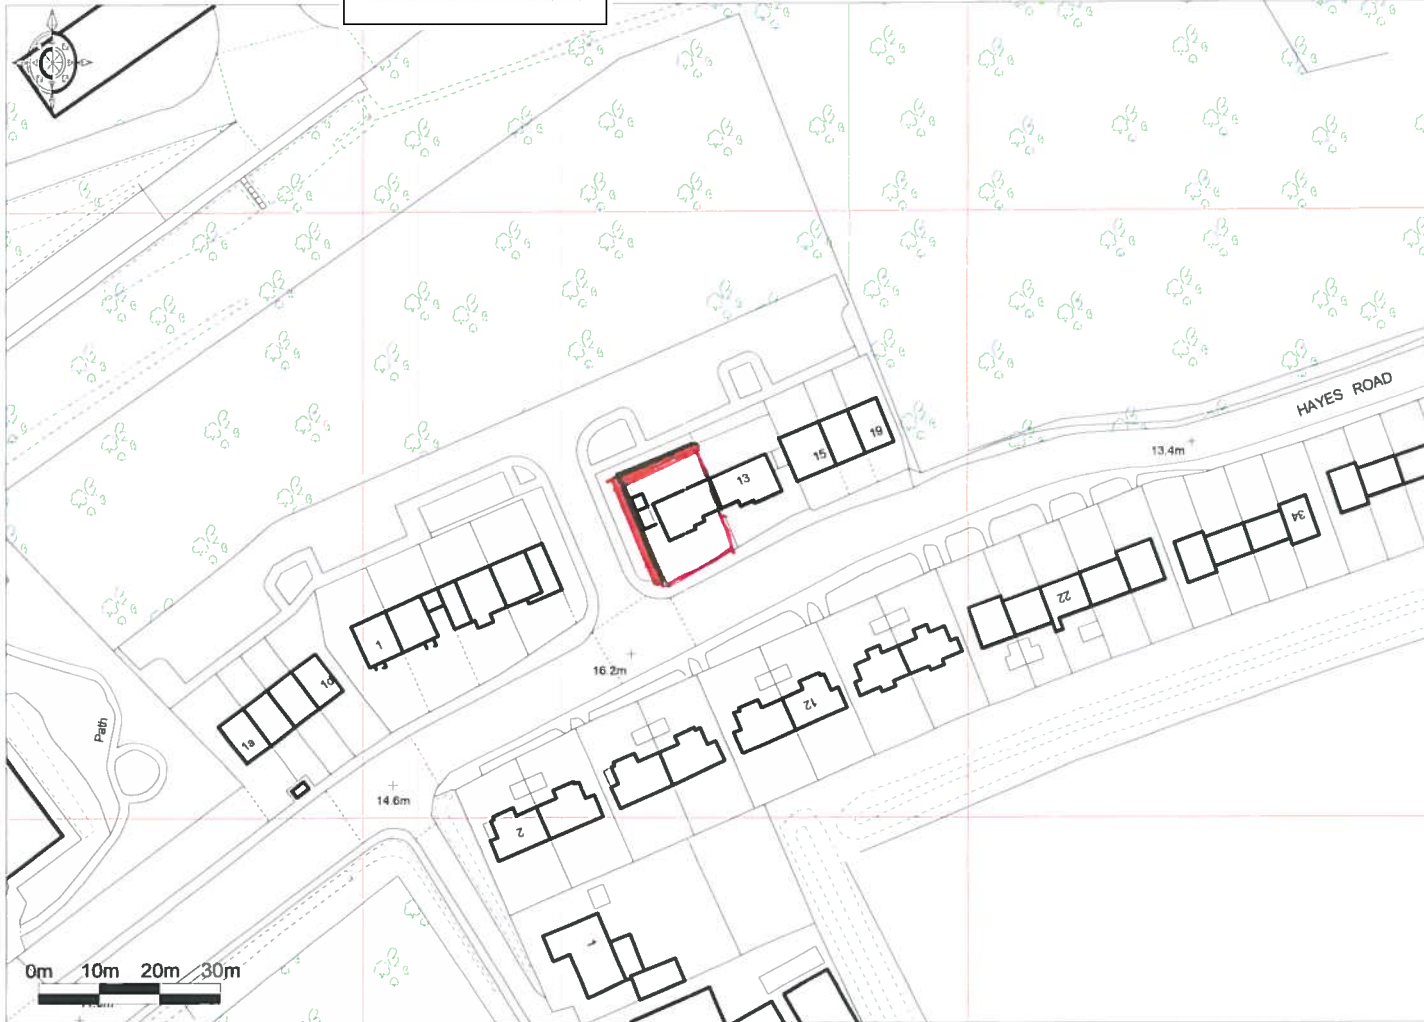

Vale of Glamorgan
Bro Morgannwg

THE VALE OF
GLAMORGAN COUNCIL
TOWN AND COUNTRY PLANNING ACT 1990
APPROVED
SUBJECT TO COMPLIANCE WITH CONDITIONS (IF ANY)

Ordnance Survey © Crown Copyright 2014. All rights reserved. Licence number 100022432. Plotted Scale 1:1250