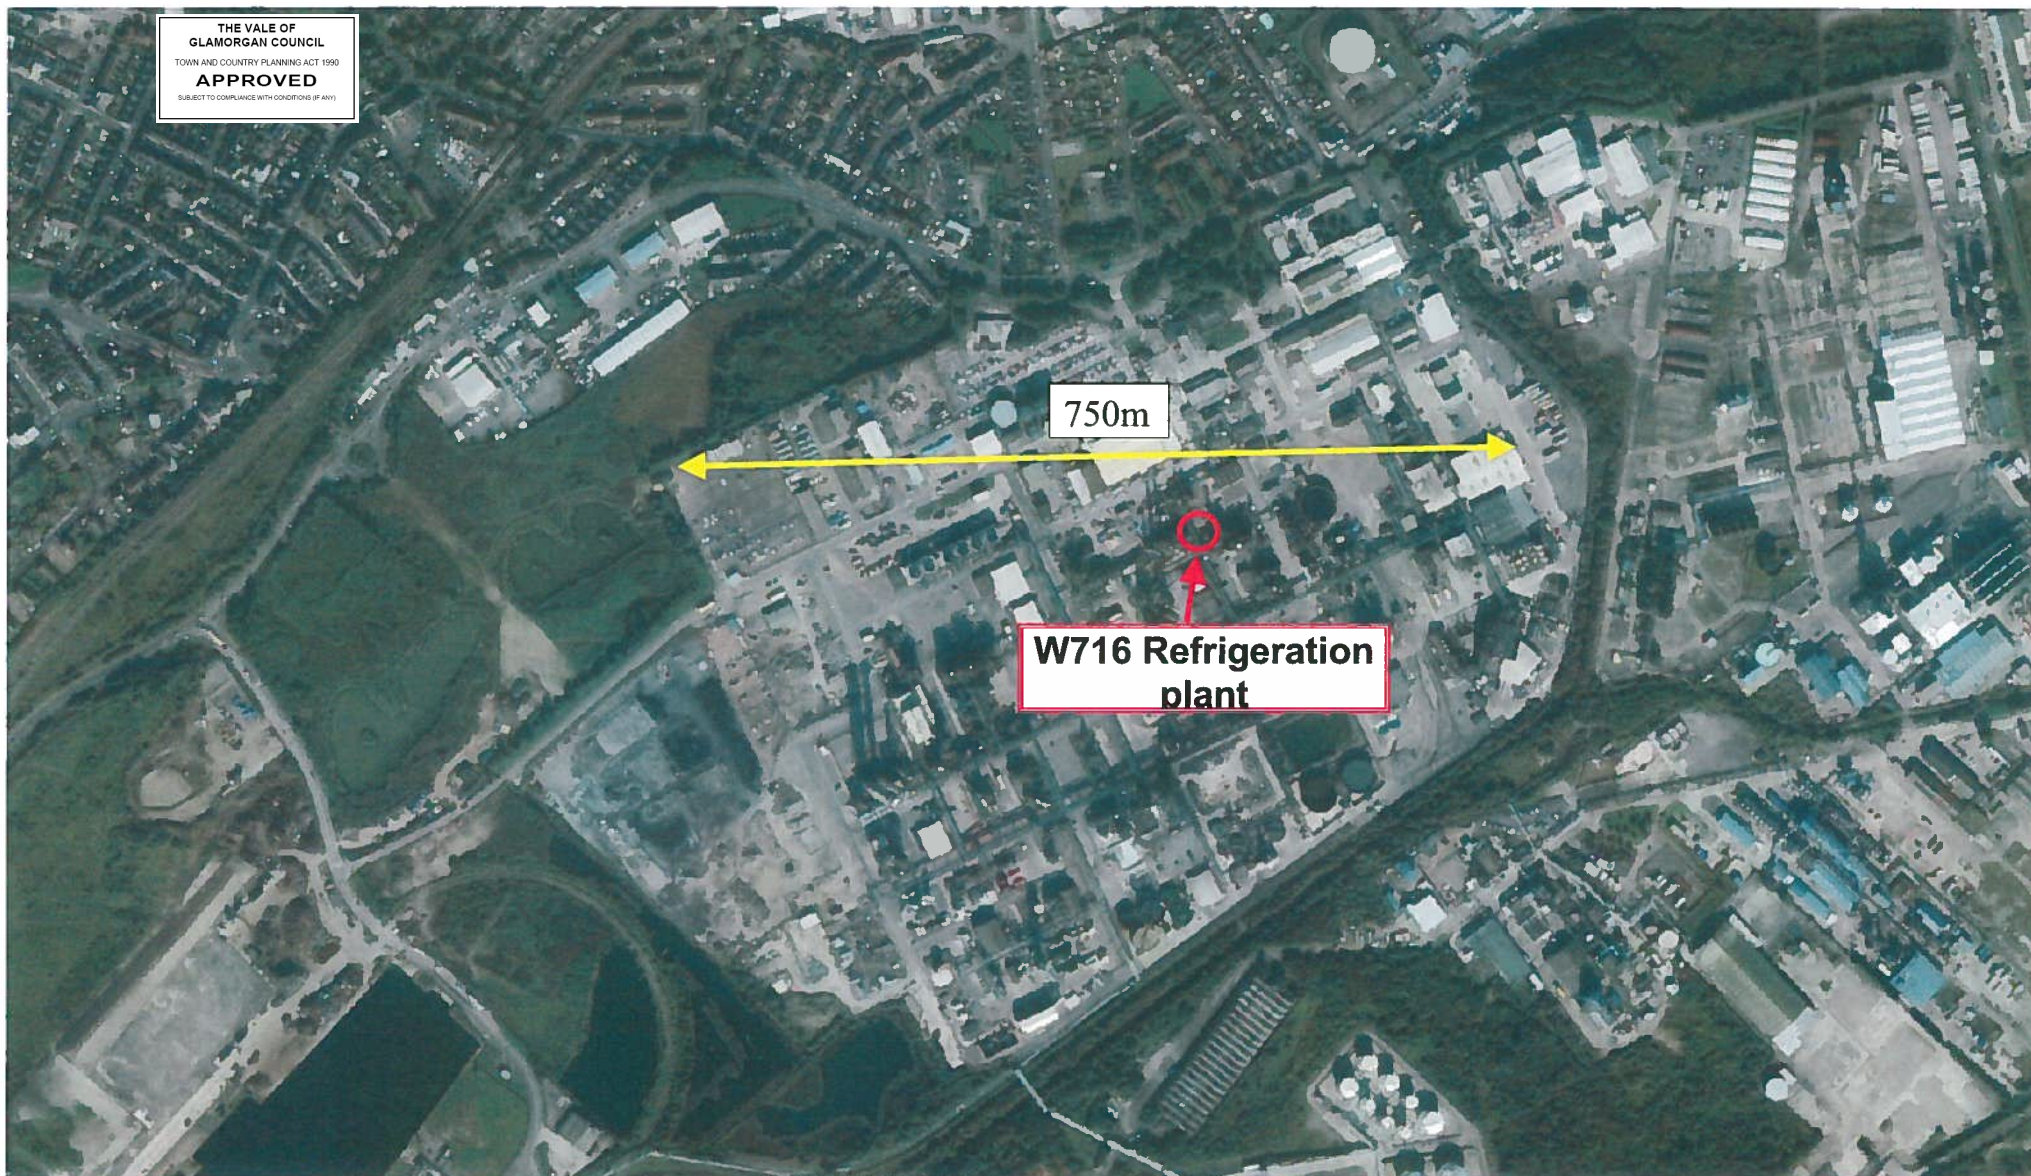

2) Satellite map showing
locations of the following
materials: Ammonia
(categorised as extremely
toxic)

14/01180/HAZ

MAP SHOWING DOW CORNING LTD BARRY SITE AND LOCATIONS OF SUBSTANCES INCLUDED UNDER THE TOXIC R23 PLANNING APPLICATION