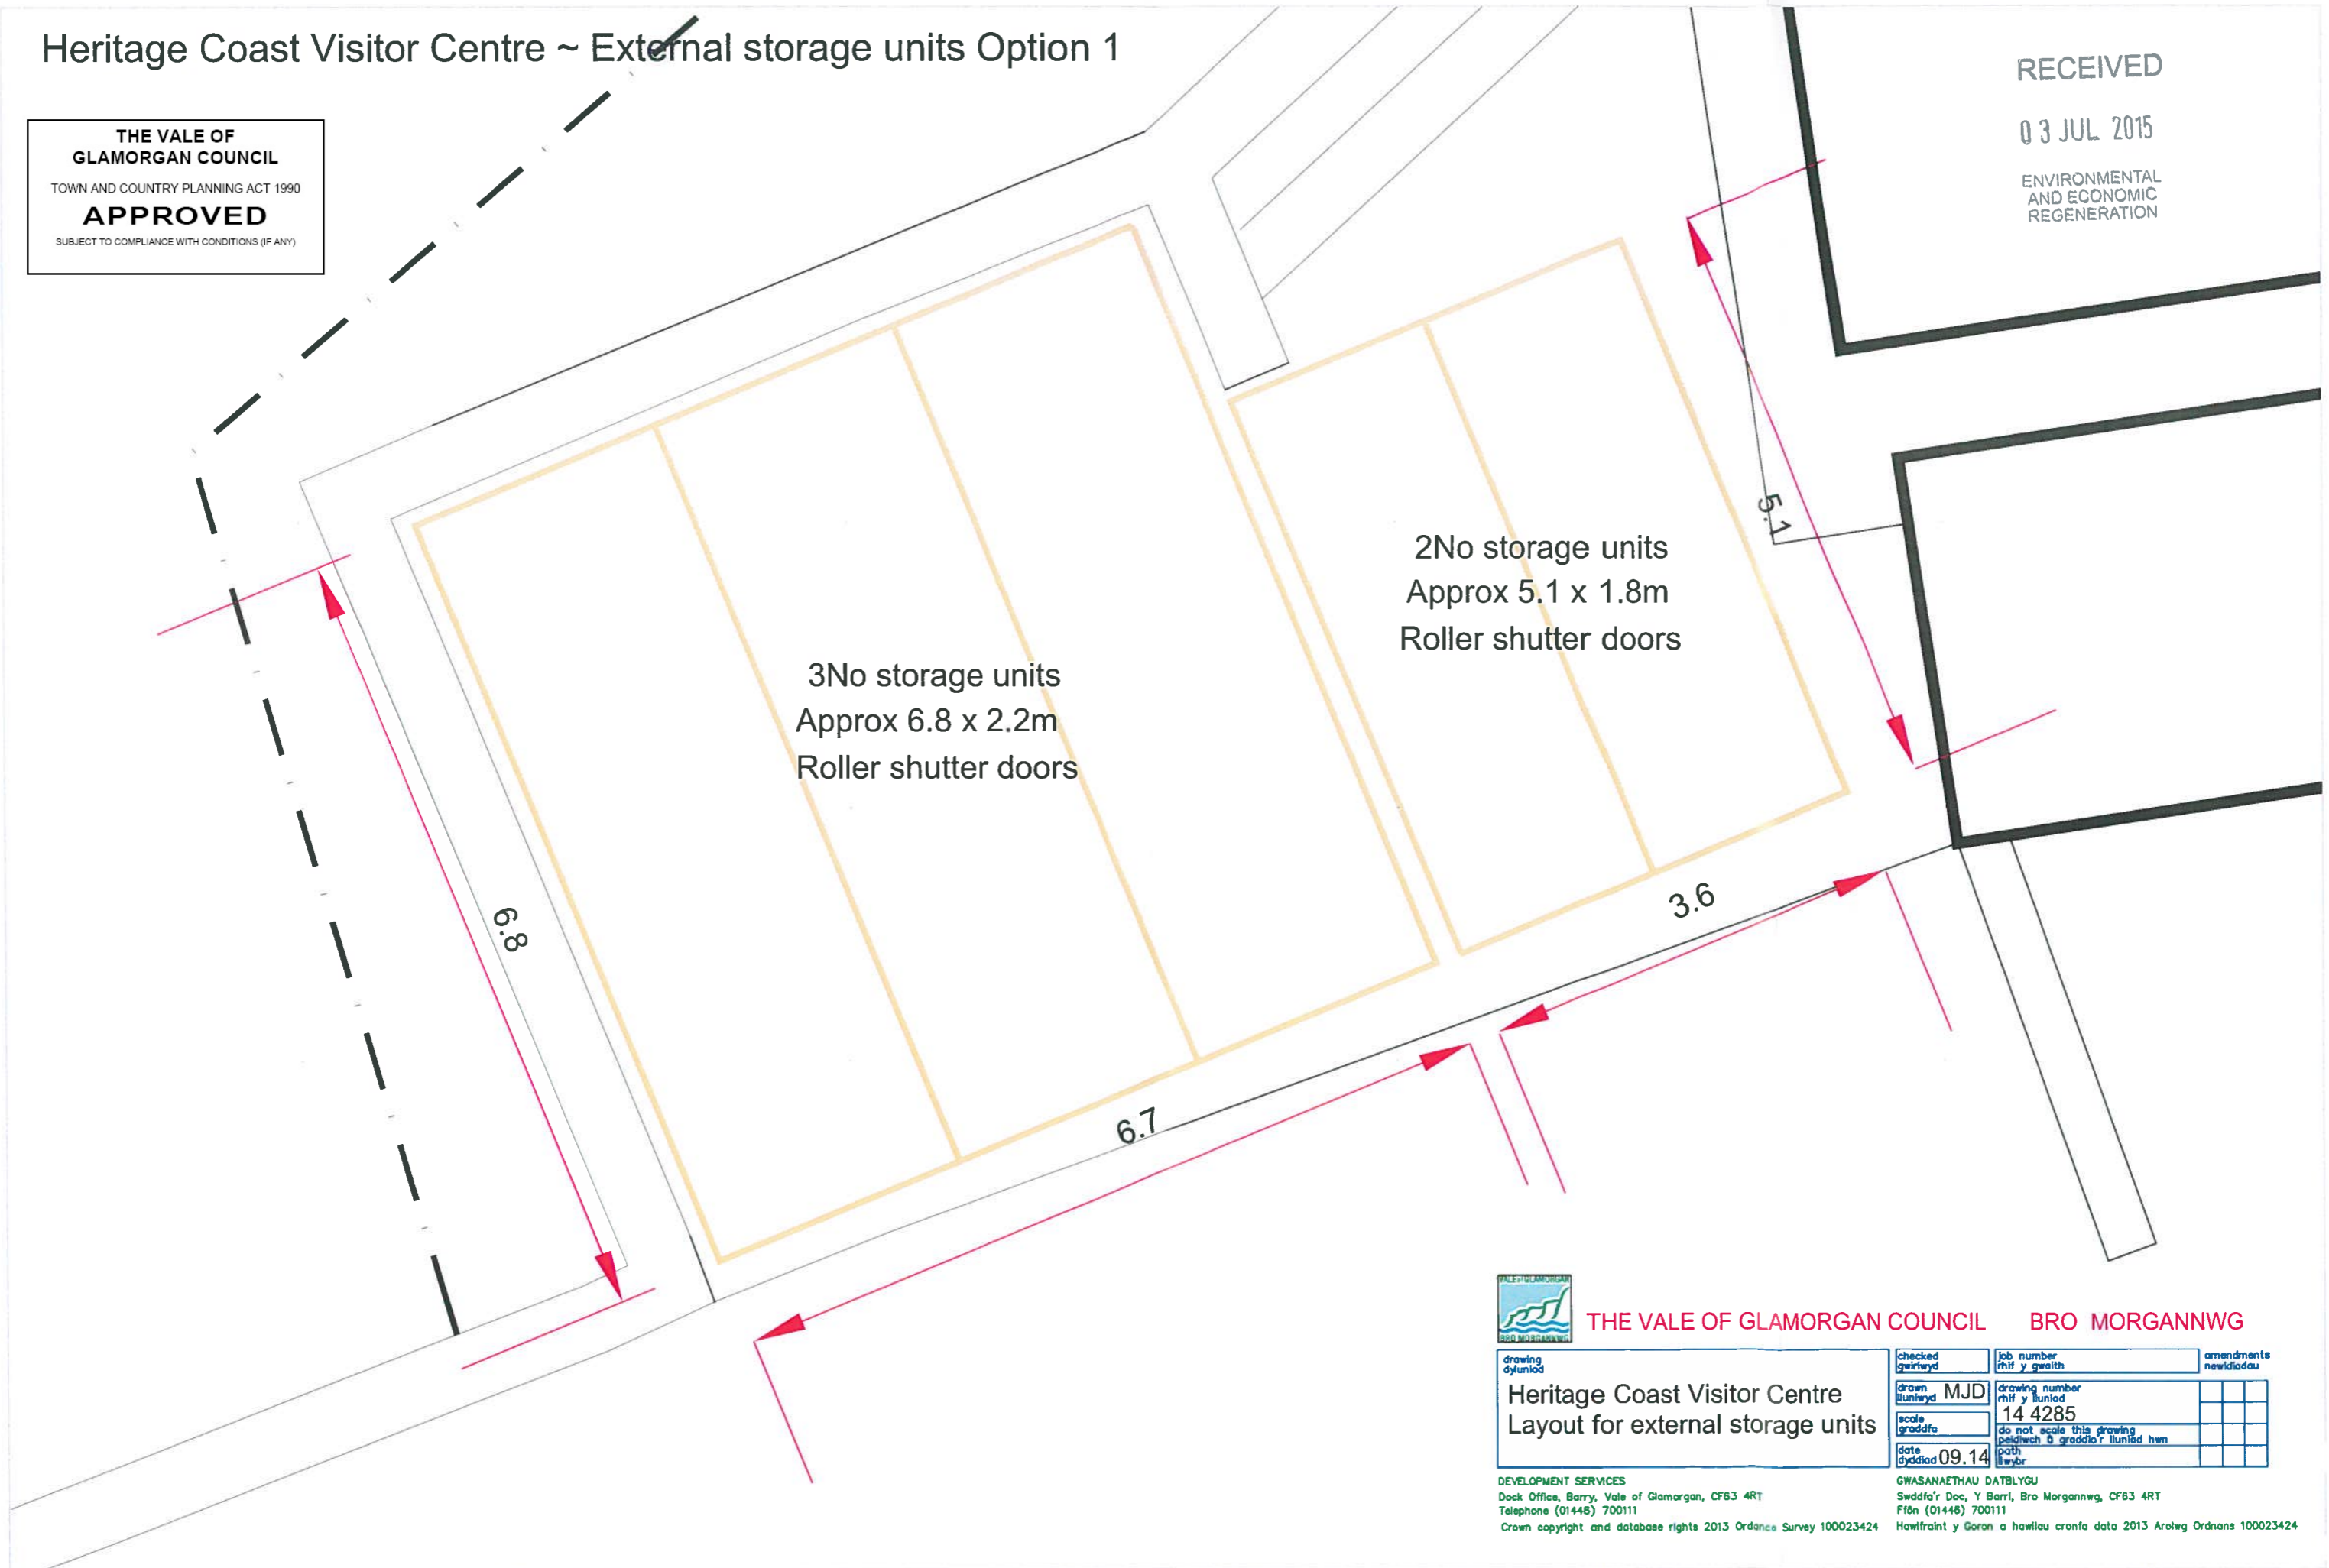

Heritage Coast Visitor Centre ~ External storage units Option 1

THE VALE OF
GLAMORGAN COUNCIL
TOWN AND COUNTRY PLANNING ACT 1990
APPROVED
SUBJECT TO COMPLIANCE WITH CONDITIONS (IF ANY)

RECEIVED

03 JUL 2015

ENVIRONMENTAL
AND ECONOMIC
REGENERATION

THE VALE OF GLAMORGAN COUNCIL BRO MORGANNWG

checked gwirwyd	job number rhif y gwaith	amendments newidadau
drawn llunwyd	drawing number rhif y luniad	
scale graddfa	14 4285	
date dyddiad	do not scale this drawing peidiwch â graddio'r luniad hwn	
09.14	path fyrwr	