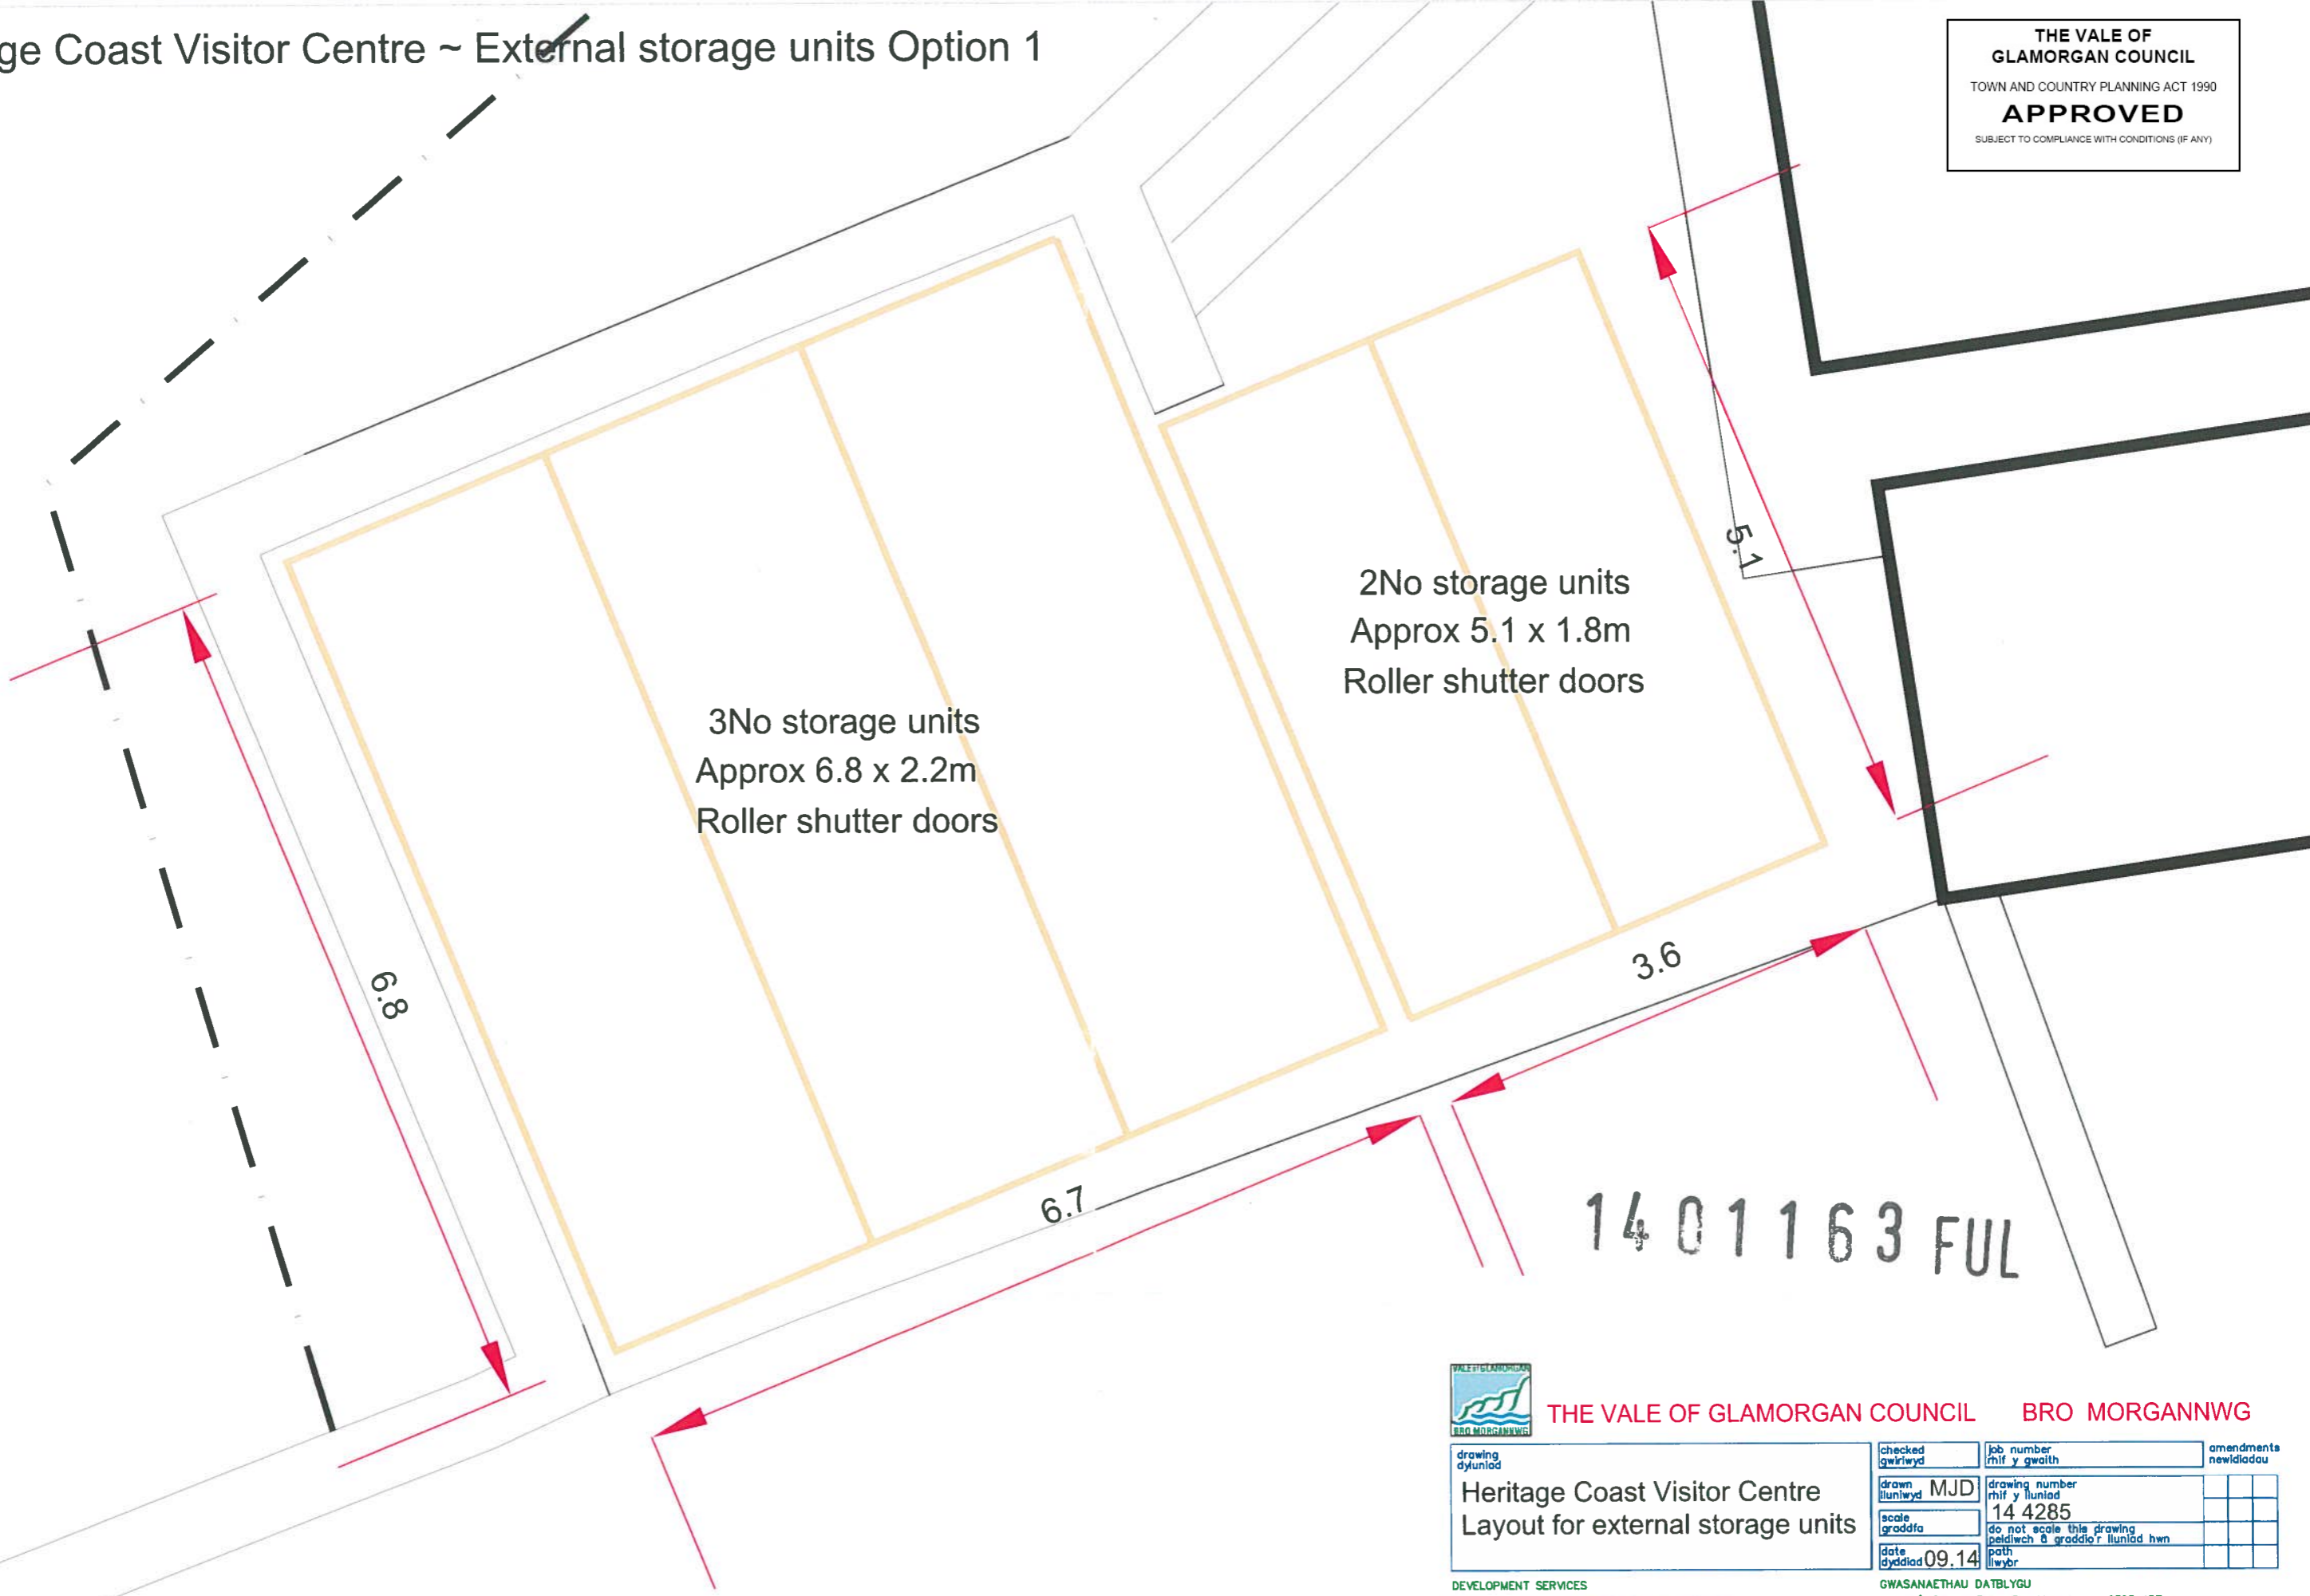

# Heritage Coast Visitor Centre ~ External storage units Option 1

THE VALE OF  
GLAMORGAN COUNCIL  
TOWN AND COUNTRY PLANNING ACT 1990  
**APPROVED**  
SUBJECT TO COMPLIANCE WITH CONDITIONS (IF ANY)

THE VALE OF GLAMORGAN COUNCIL BRO MORGANNWG

drawing dyluniad	checked gwiriwyd	job number rhif y gwaith	amendments newidiadau
Heritage Coast Visitor Centre Layout for external storage units	drawn llunlwyd	drawing number rhif y lliniad	
	MJD	14 4285	
	scale graddfa	do not scale this drawing peidiwch â graddio'r lliniad hwn	
	date dyddiad	path llwybr	
	09.14		

THE VALE OF  
GLAMORGAN COUNCIL  
TOWN AND COUNTRY PLANNING ACT 1990  
**APPROVED**  
SUBJECT TO COMPLIANCE WITH CONDITIONS (IF ANY)

14 01163 FUL

THE VALE OF GLAMORGAN COUNCIL BRO MORGANNWG

drawing  
dyfyniad  
**Heritage Coast Visitor Centre  
Layout for external storage units  
Site context**