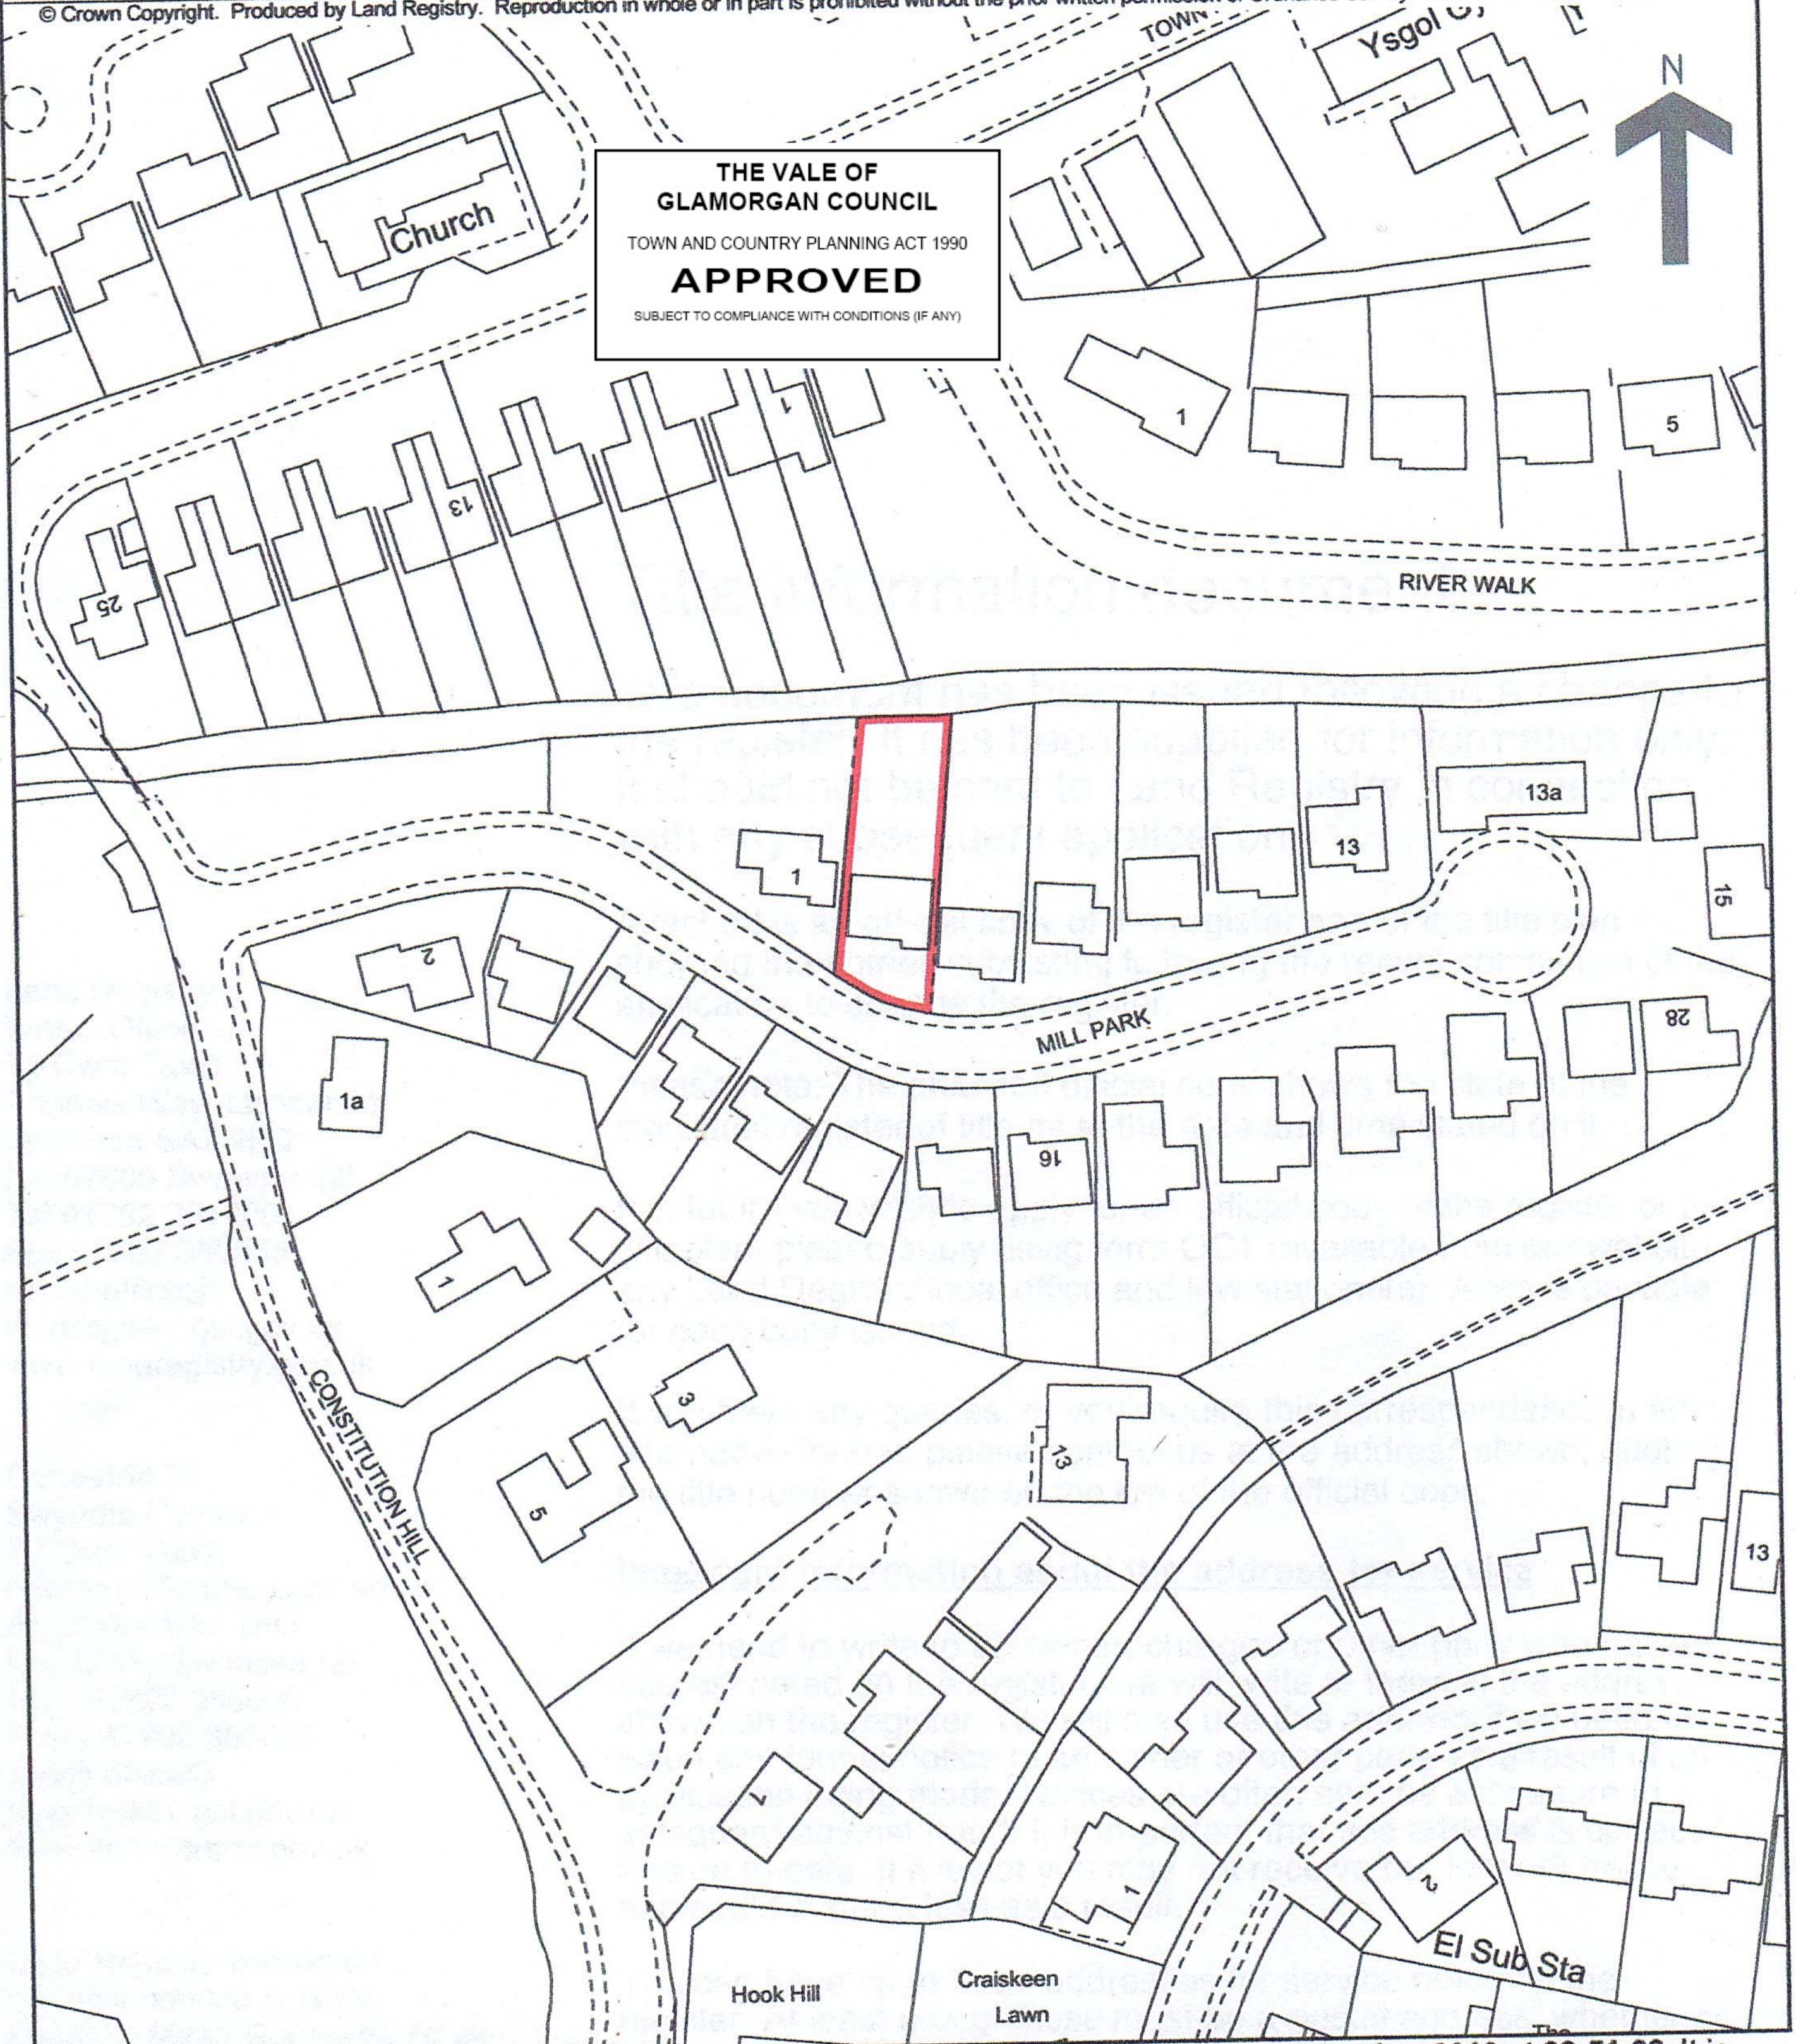

Land Registry Official copy of title plan

Title number **CYM514580**
Ordnance Survey map reference **SS9974SW**
Scale **1:1250** enlarged from 1:2500
Administrative area **The Vale of Glamorgan / Bro
Morgannwg**

© Crown Copyright. Produced by Land Registry. Reproduction in whole or in part is prohibited without the prior written permission of Ordnance Survey. Licence Number 100026316.

This official copy issued on 23 December 2010 shows the state of this title plan on 23 December 2010 at 09:51:03. It is admissible in evidence to the same extent as the original (s.67 Land Registration Act 2002).
This title plan shows the general position, not the exact line, of the boundaries. It may be subject to distortions in scale. Measurements scaled from this plan may not match measurements between the same points on the ground. See Land Registry Public Guide 19 - Title Plans and Boundaries.
This title is dealt with by Land Registry, Wales Office.