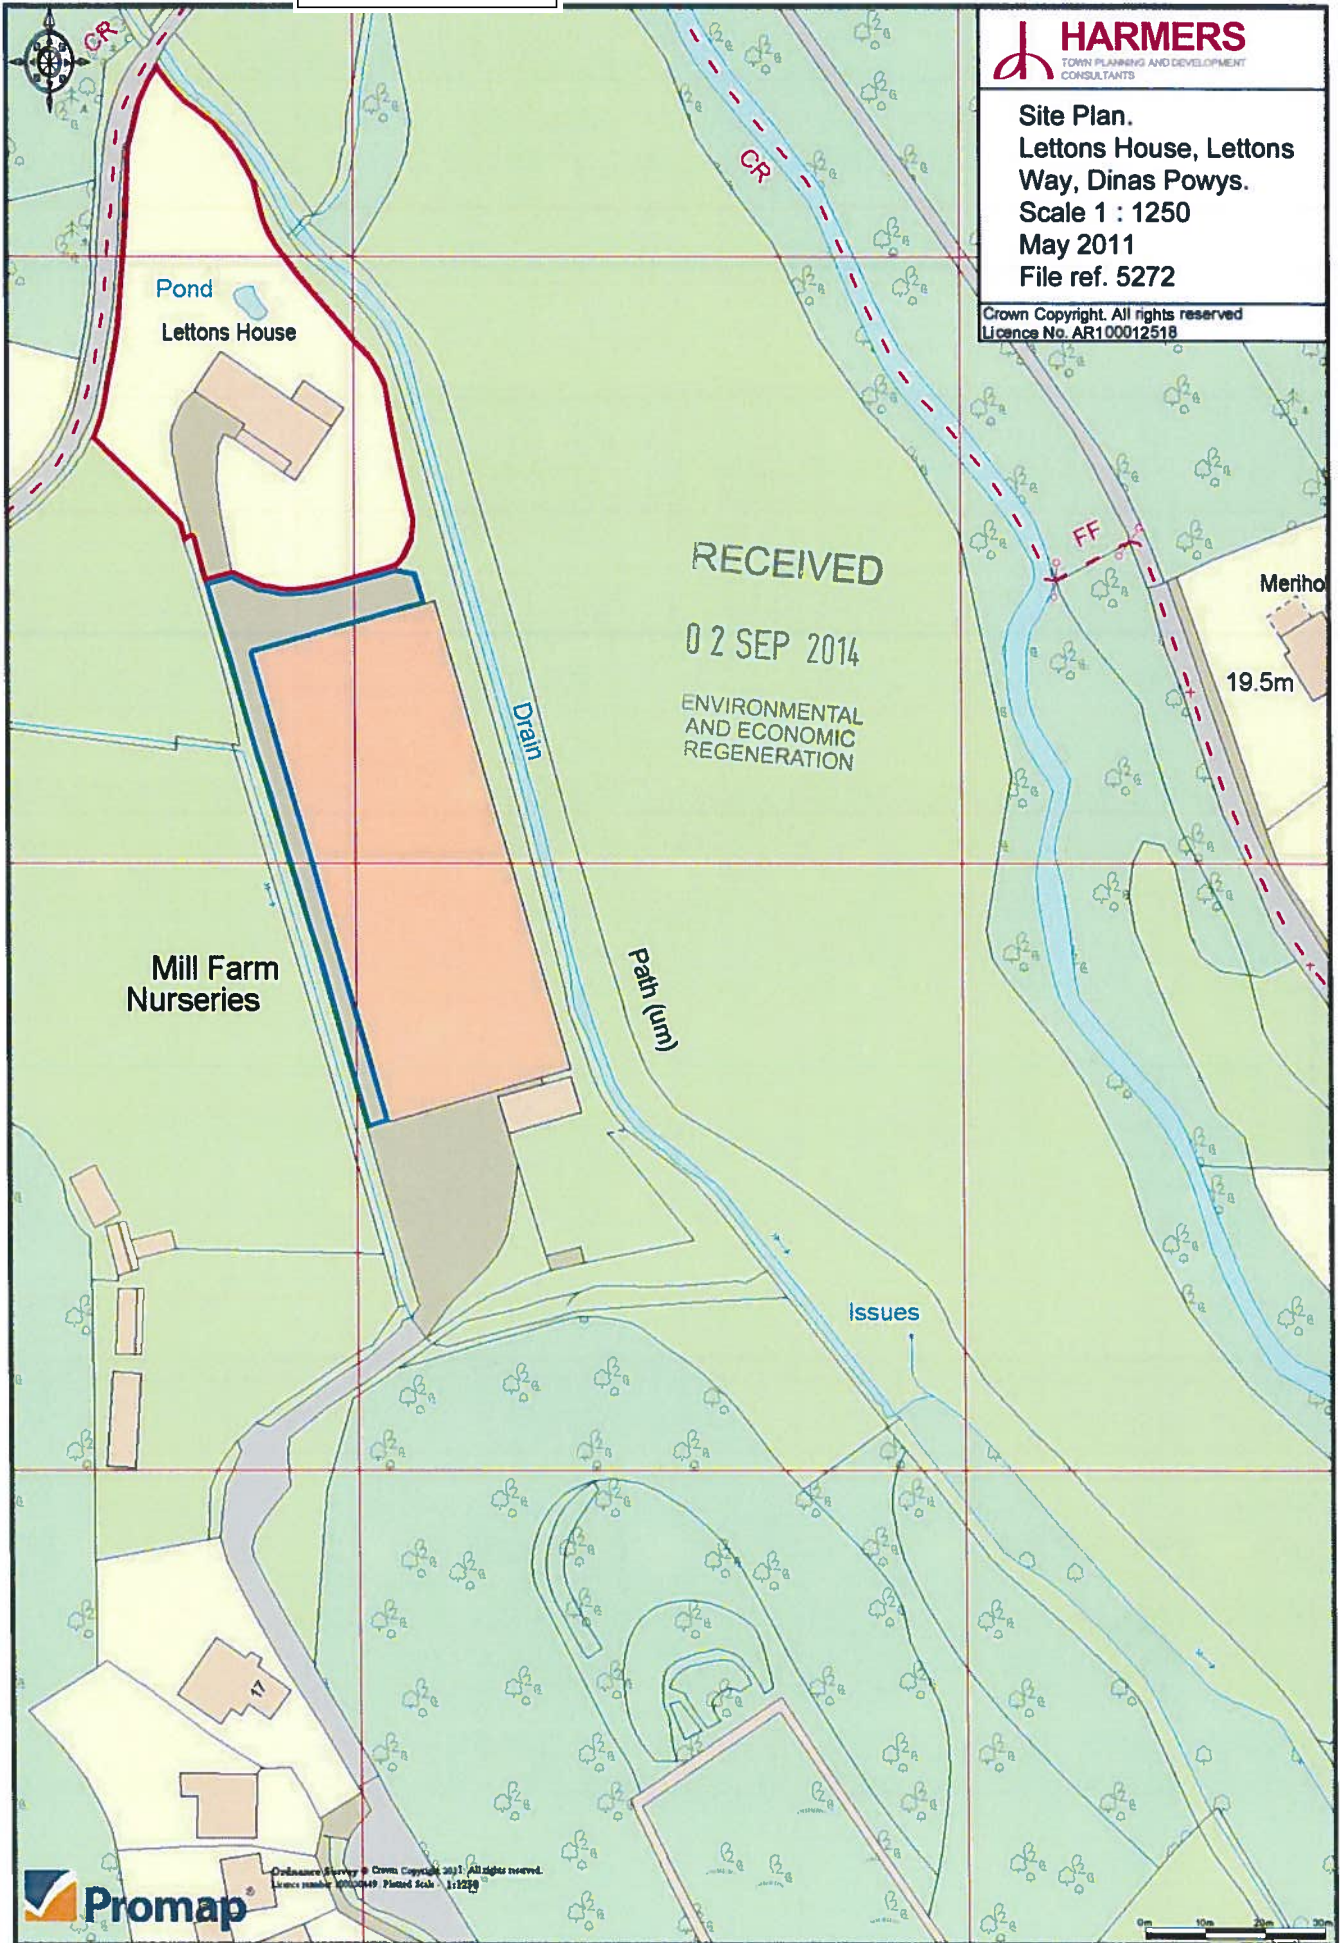

REFUSED

Site Plan.
Lettons House, Lettons
Way, Dinas Powys.
Scale 1 : 1250
May 2011
File ref. 5272

Crown Copyright. All rights reserved
Licence No. AR100012518

RECEIVED
02 SEP 2014
ENVIRONMENTAL
AND ECONOMIC
REGENERATION

1401033FUL