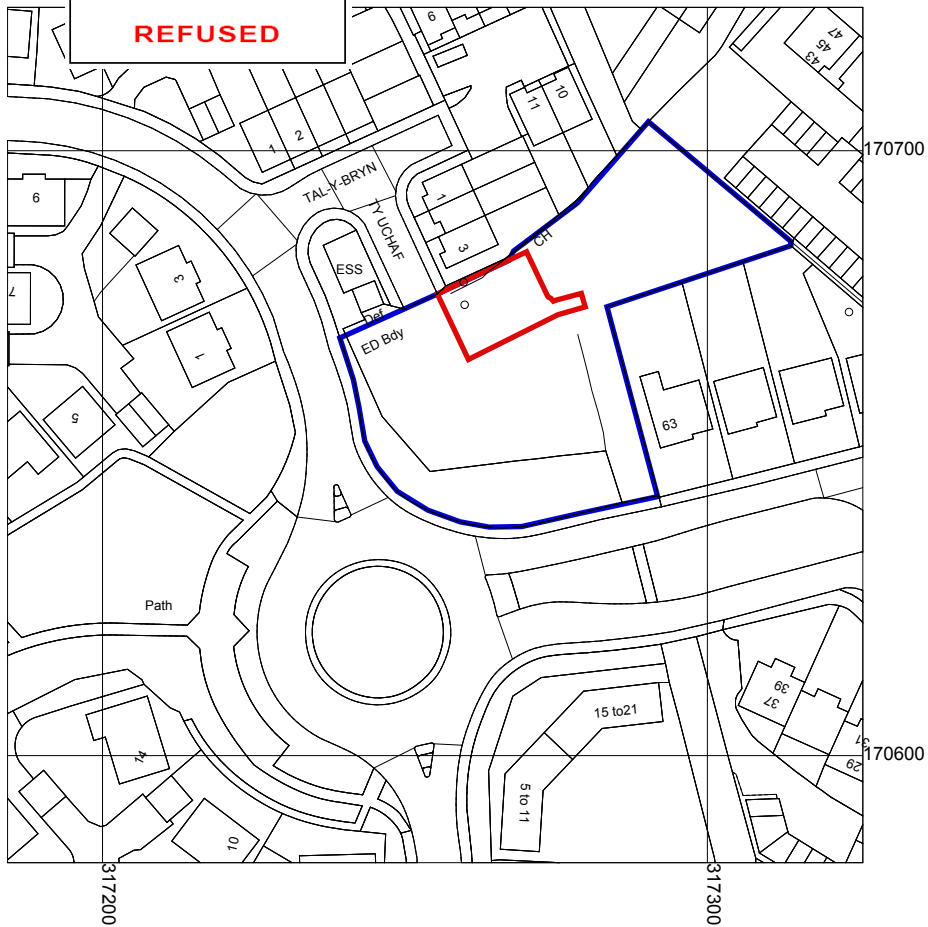

**THE VALE OF
GLAMORGAN COUNCIL**
TOWN AND COUNTRY PLANNING ACT 1990
REFUSED

Rev	Date:	Action:
This drawing is copyright.		
Dimensions to be checked on site and any discrepancies reported to the Architect immediately .		
Do not scale, use figured dimensions only.		