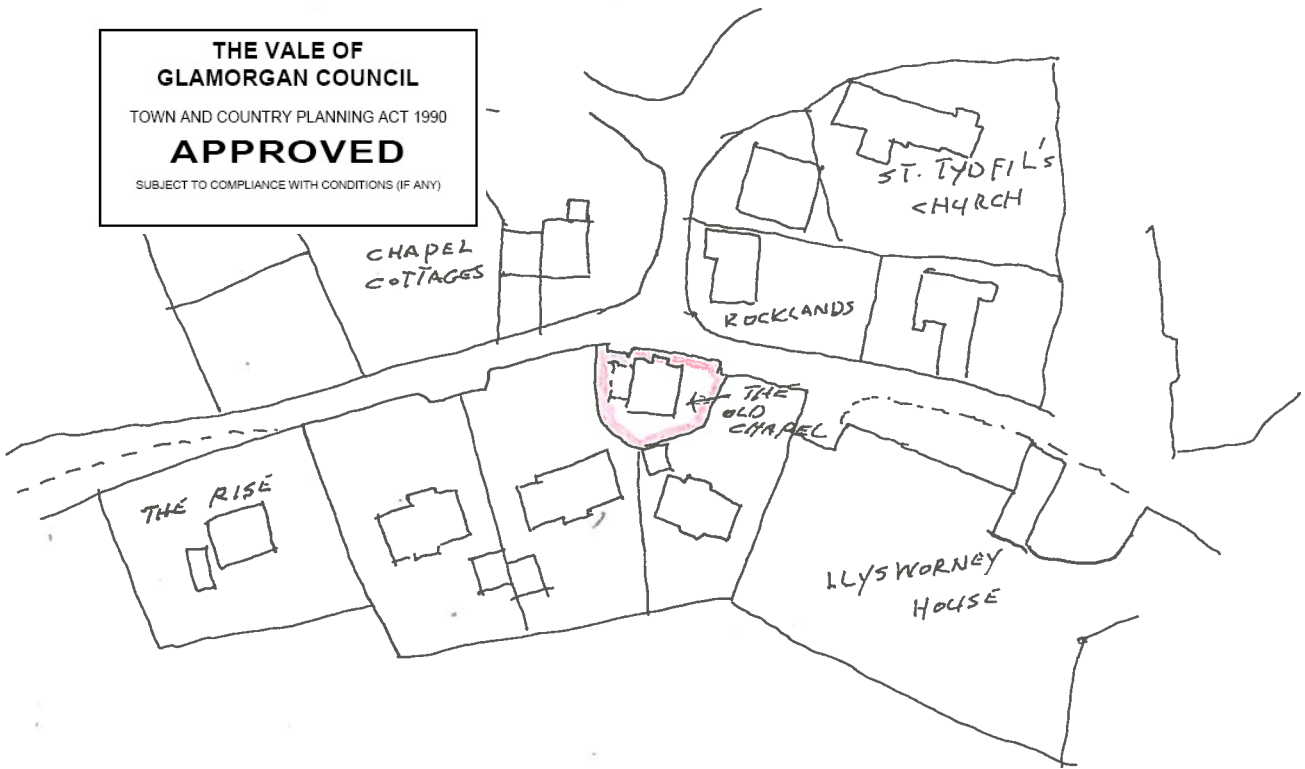

THE VALE OF
GLAMORGAN COUNCIL
TOWN AND COUNTRY PLANNING ACT 1990
APPROVED
SUBJECT TO COMPLIANCE WITH CONDITIONS (IF ANY)

LOCATION PLAN 1:1250

THE OLD CHAPEL, LLYSWORNEY
VALE OF GLAMORGAN

14 01 022FUL