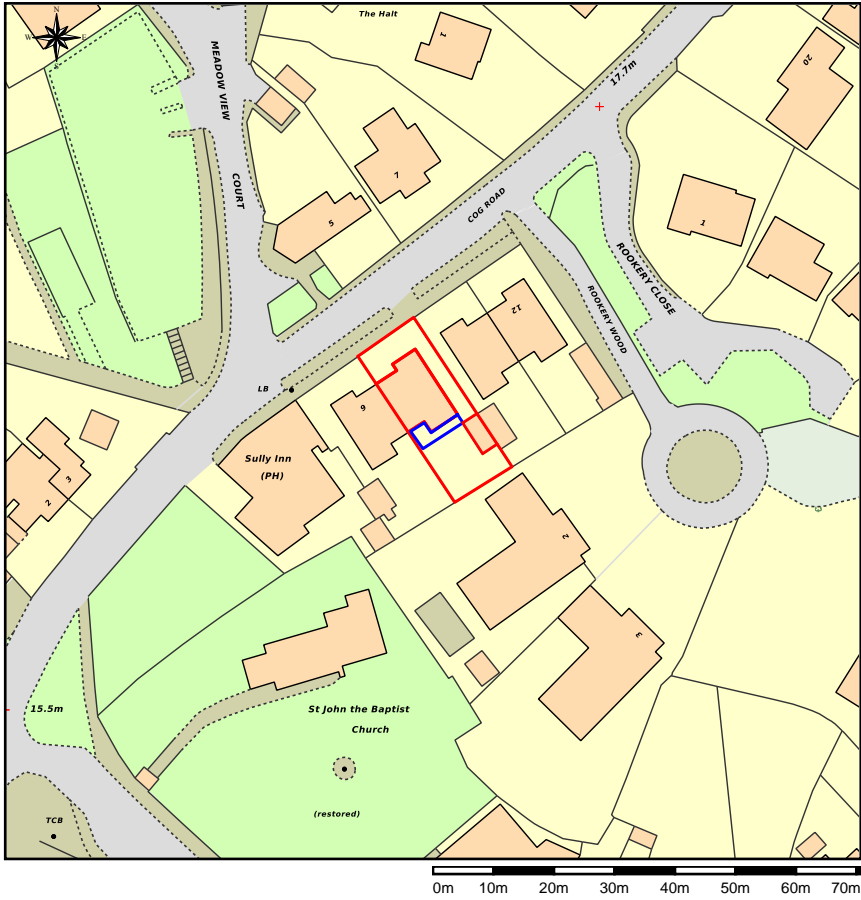

# Site Plan of cf645st

This Plan includes the following Licensed Data: OS MasterMap Colour PDF Site Location Plan - Mini by the Ordnance Survey National Geographic Database and incorporating surveyed revision available at the date of production. Reproduction in whole or in part is prohibited without the prior permission of Ordnance Survey. The representation of a road, track or path is no evidence of a right of way. The representation of features, as lines is no evidence of a property boundary. © Crown copyright and database rights, 2014. Ordnance Survey 0100031673

Scale: 1:1250, paper size: A4