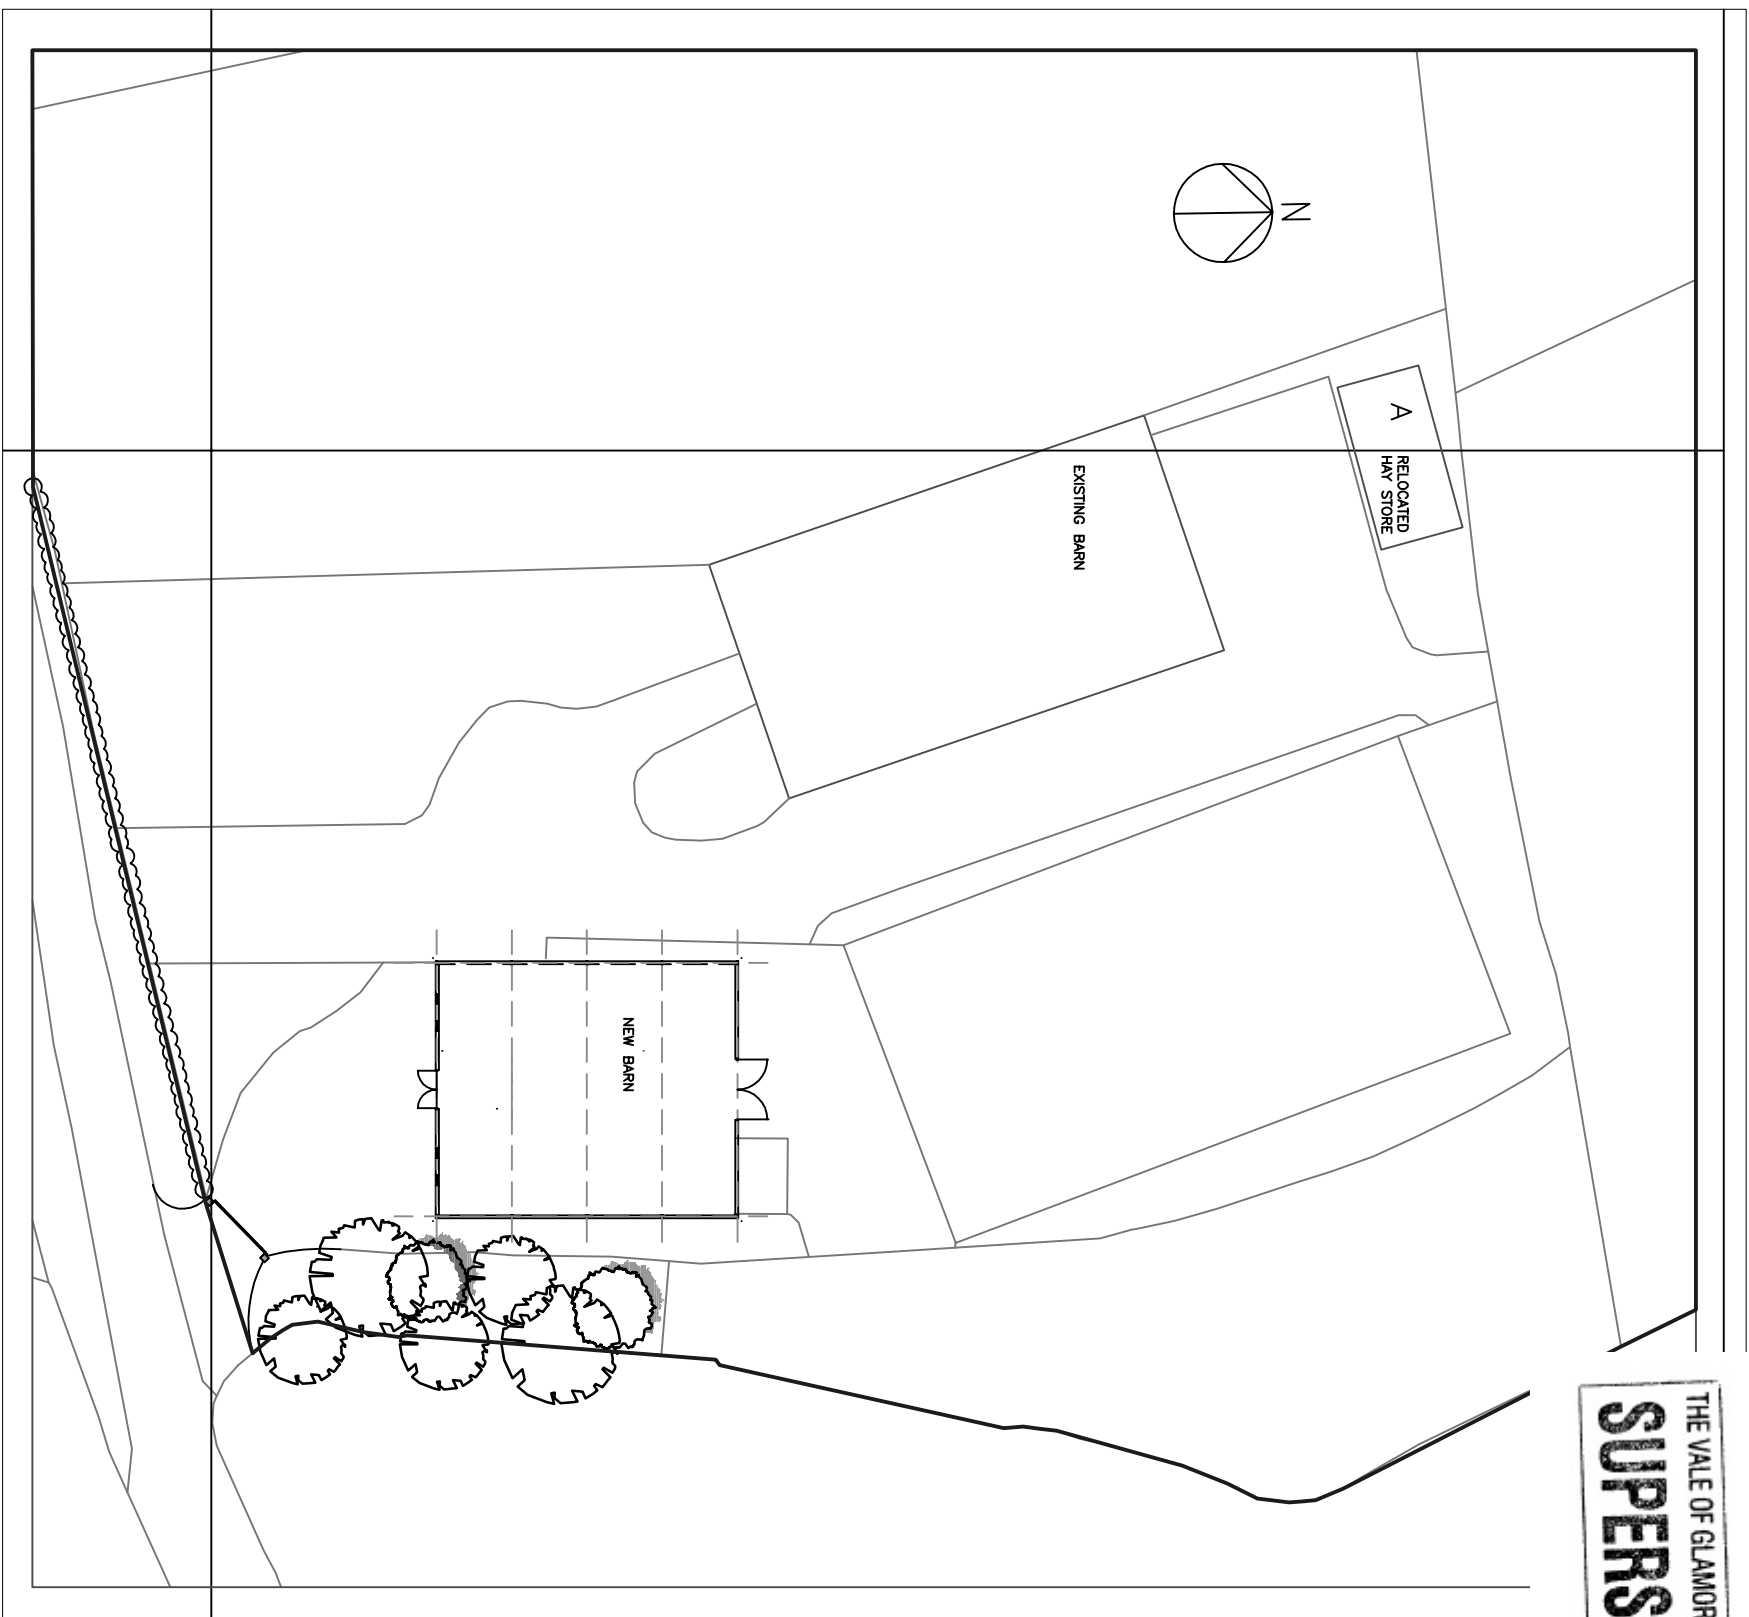

THE VALE OF GLAMORGAN COUNCIL
SUPERSEDED

PROPOSED SITE PLAN 1:500

Project Name and Address
NEW BARN
PEN Y BRYN BOTTOM FARM
LLANMAES
VALE OF GLAMORGAN
CF71 7LU

Client R J M HARRIS	Sheet (PA) 1001
Date JULY 2014	PROPOSED LAYOUT
Scale 1:100 @ A3	

Architect:
Nick Renwick Chartered Architect
6 Old Hall, Cowbridge
Vale of Glamorgan, CF71 7AH
Tel: 01446 775589