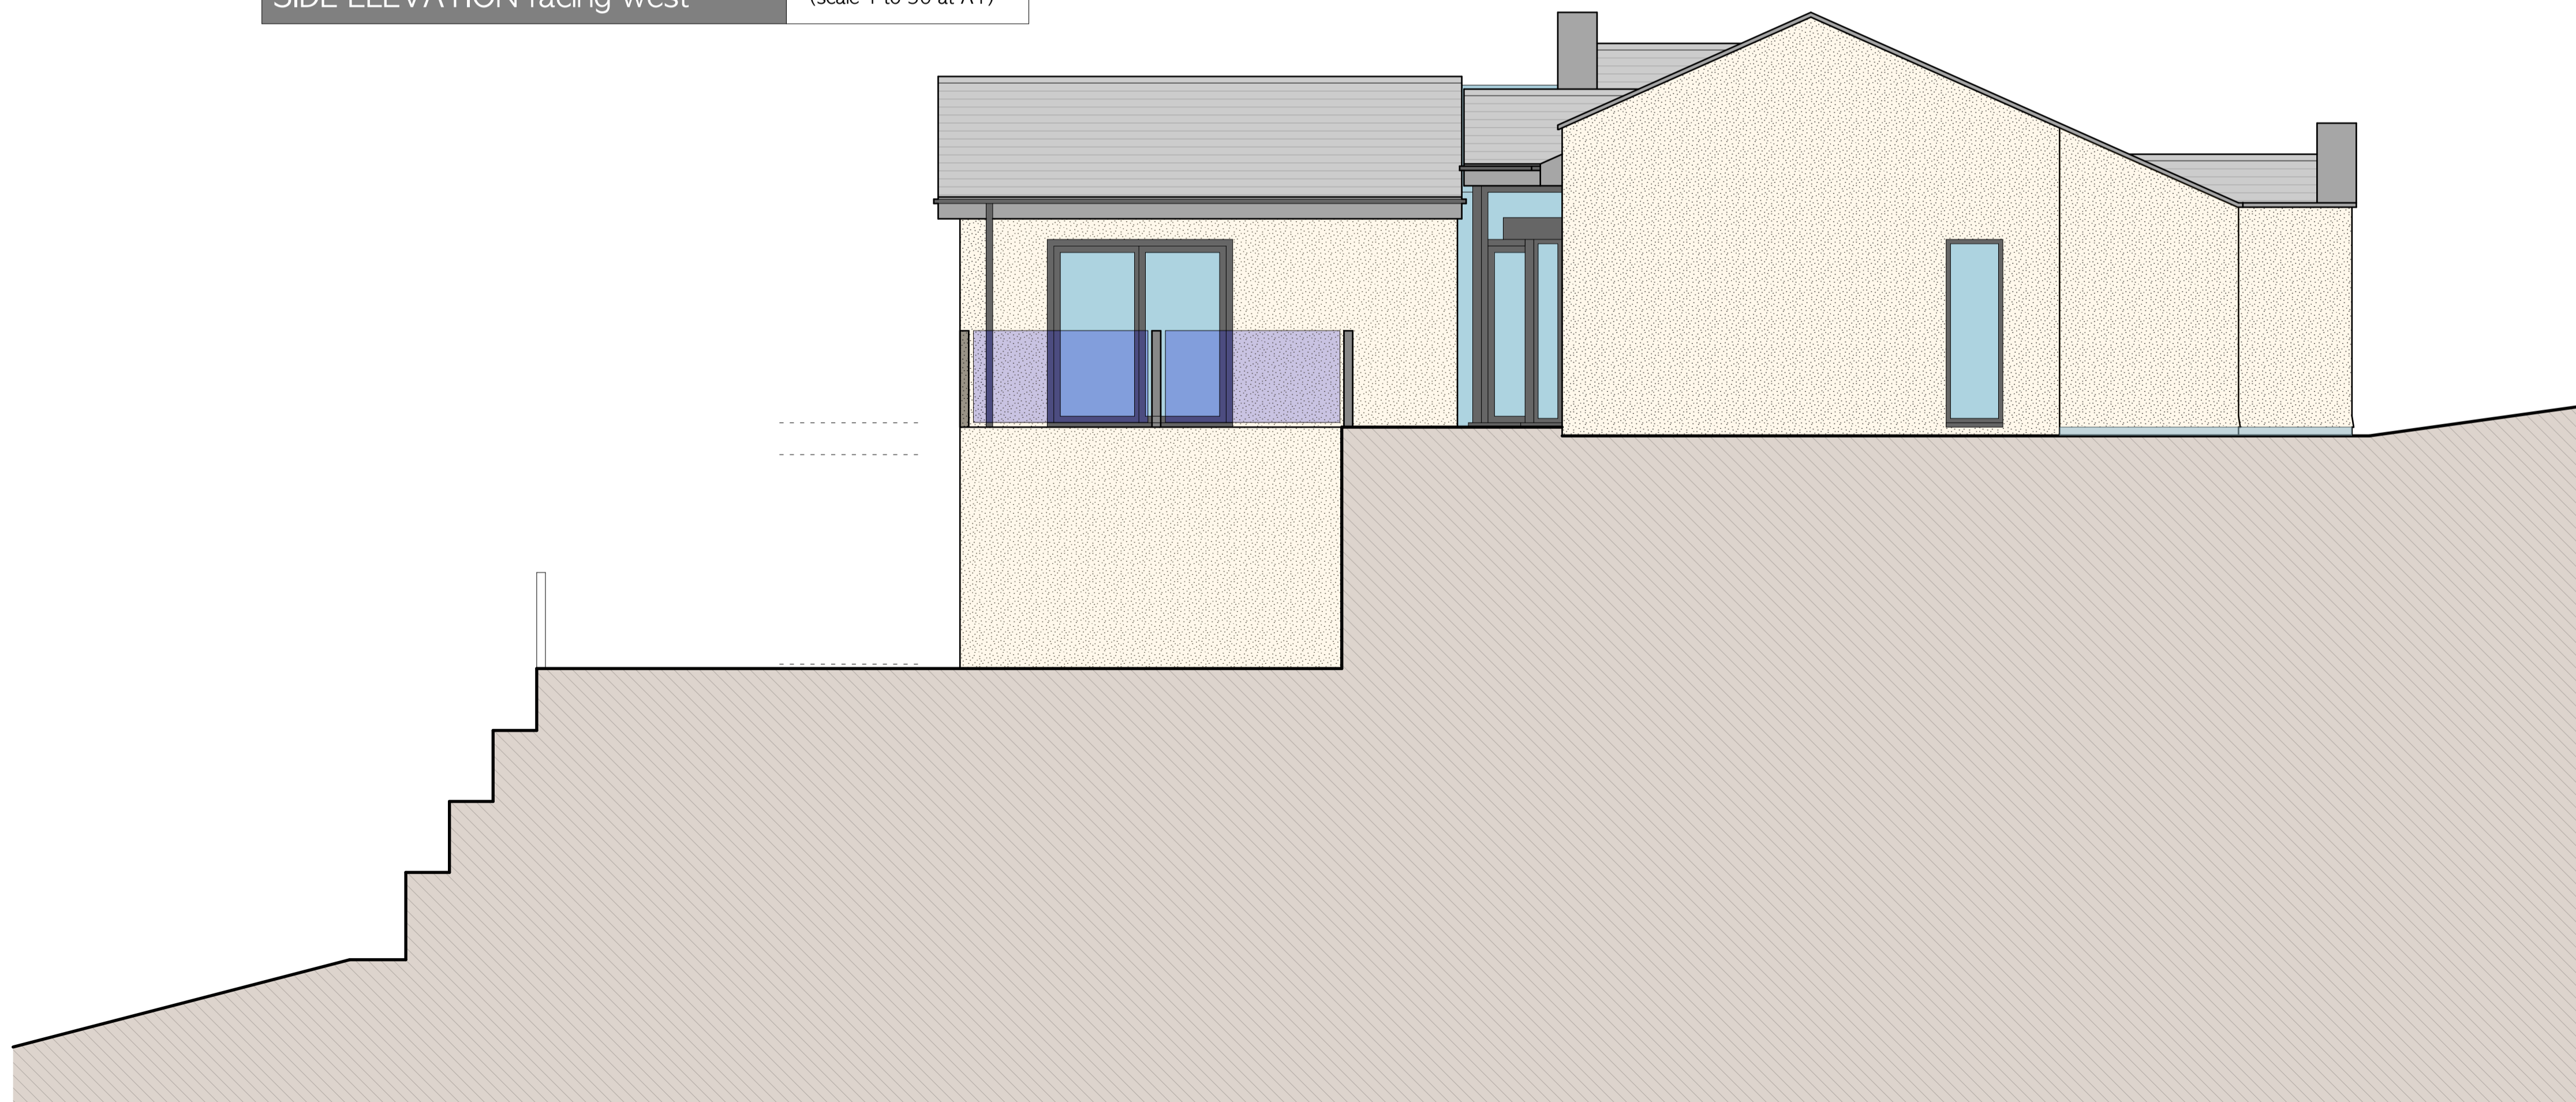

(scale 1 to 50 at A1)

SIDE ELEVATION facing east