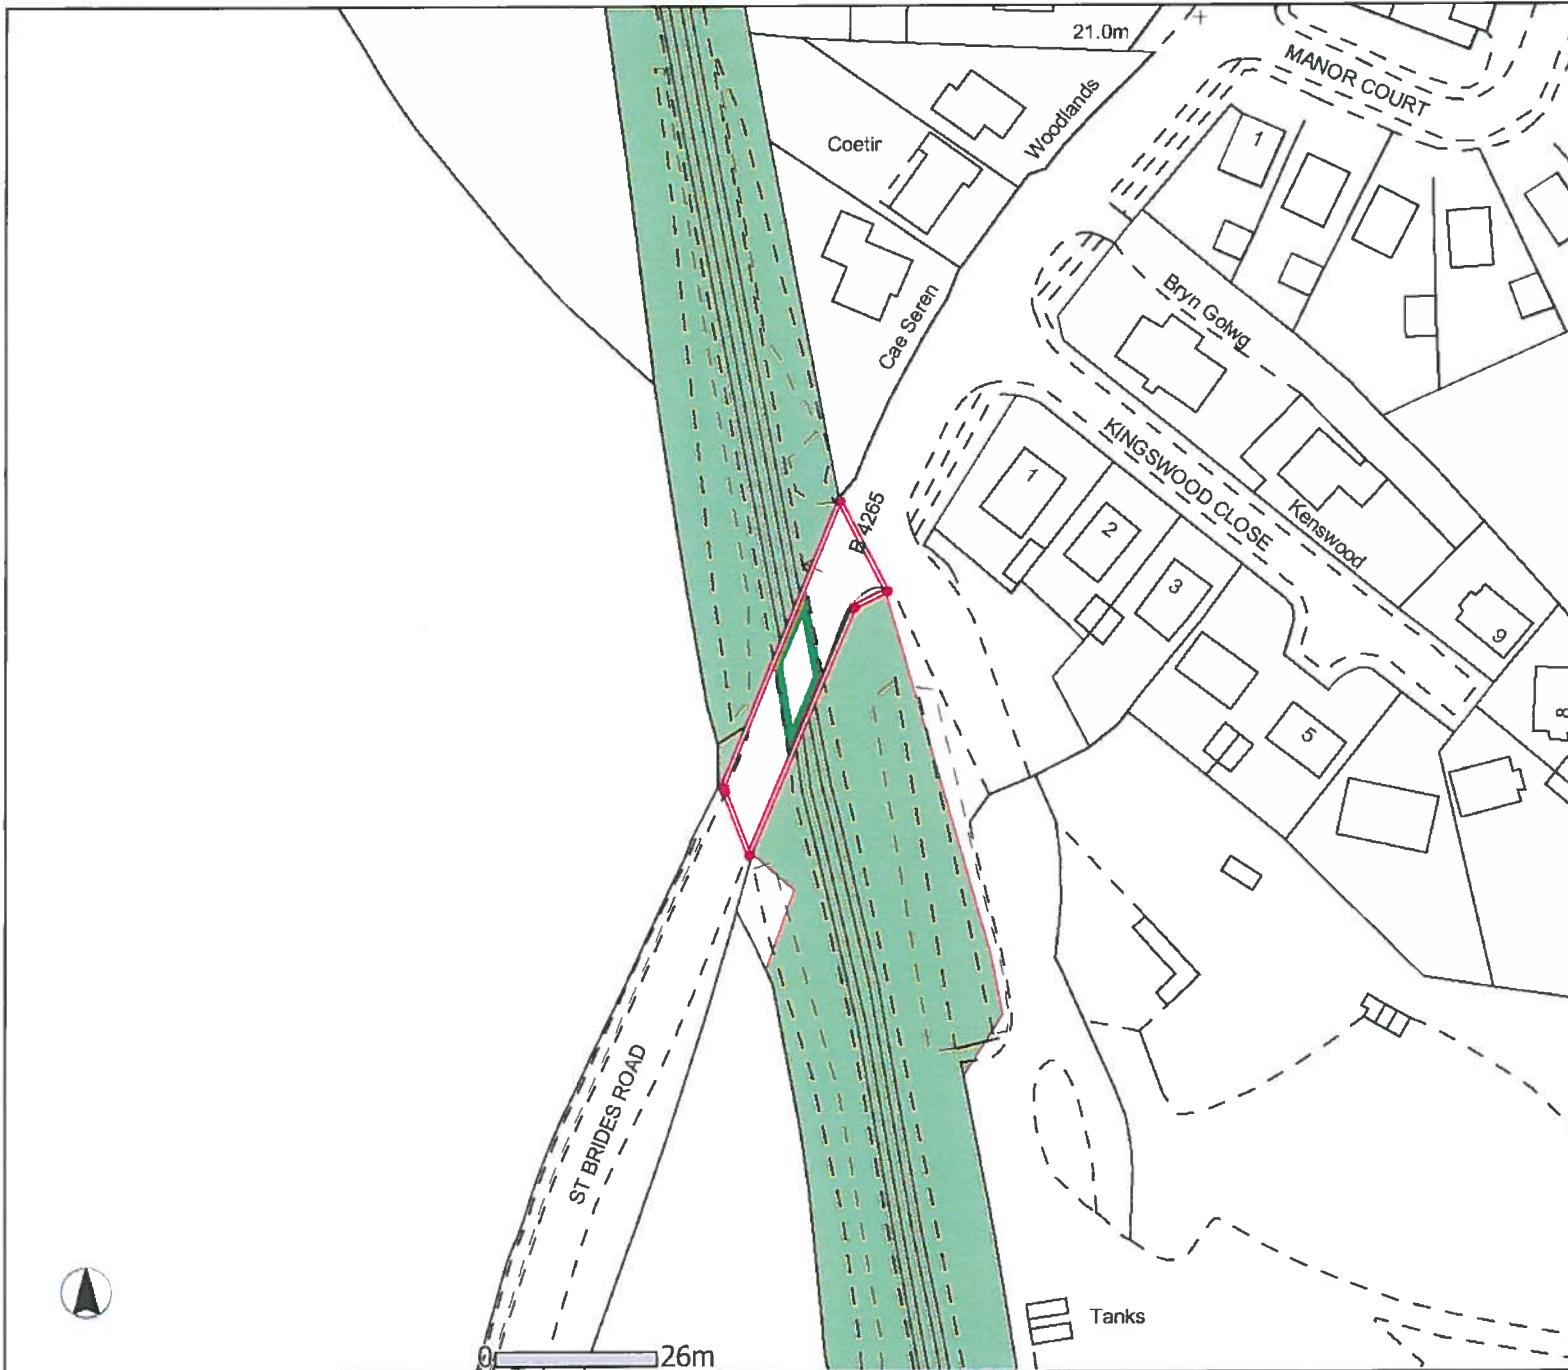

Reproduced from the Ordnance Survey Map with permission of the controller of Her Majesty's Stationery Office. Crown Copyright. Licence No: 0100040692

1400947 PNO

EWENNY OVERBRIDGE, VALE OF GLAMORGAN Proposed Bridge Replacement	
Plot Scale	1:1250
Plot Date	6/8/2014
