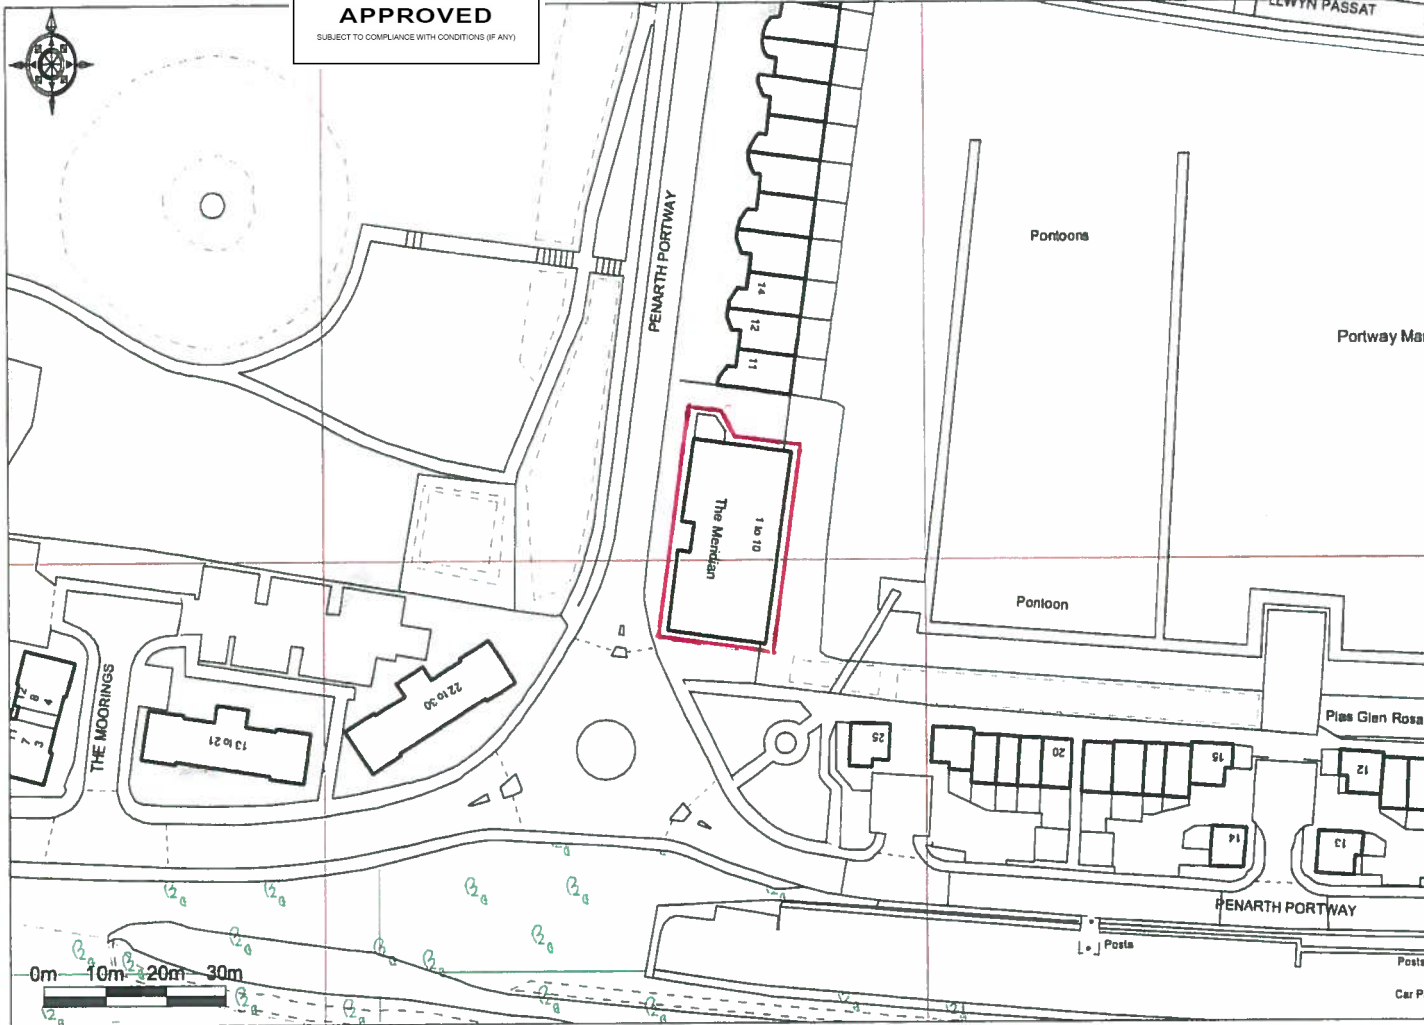

THE VALE OF
GLAMORGAN COUNCIL
TOWN AND COUNTRY PLANNING ACT 1990
APPROVED
SUBJECT TO COMPLIANCE WITH CONDITIONS (IF ANY)

The Meridian, Penarth Portway, Penarth, Vale of Glamorgan
Mr Harvey
© Hawfaint y Goron 2013. Cedwir pob hawl. Rhif trwydded 100020449.

RECEIVED

15 AUG 2014

ENVIRONMENTAL
AND ECONOMIC
REGENERATION

1400939FUL