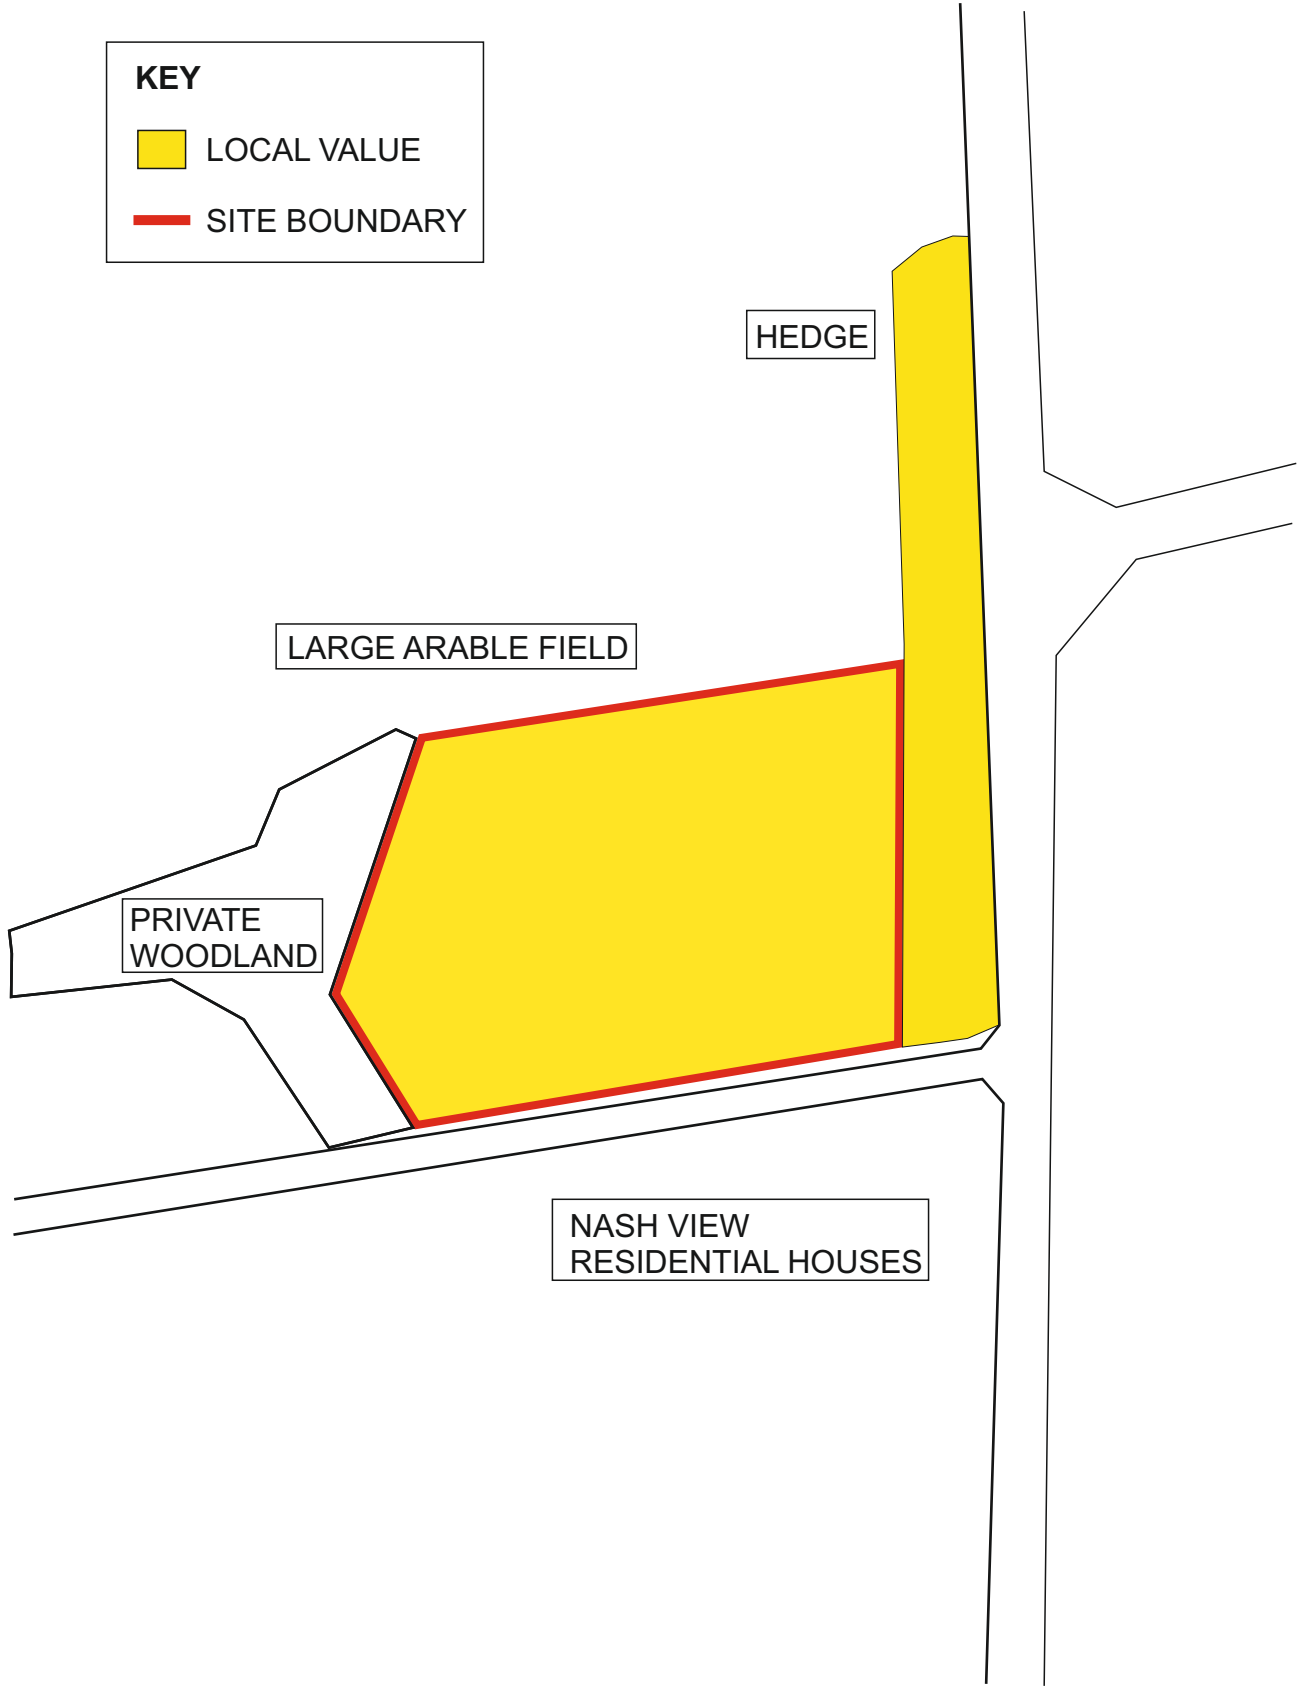

**KEY**

-  LOCAL VALUE
-  SITE BOUNDARY

**Land at Pentre Meyrick,  
Vale of Glamorgan**

**Plan 3: Ecological Evaluation**

DCE 663    NTS    Aug 2012