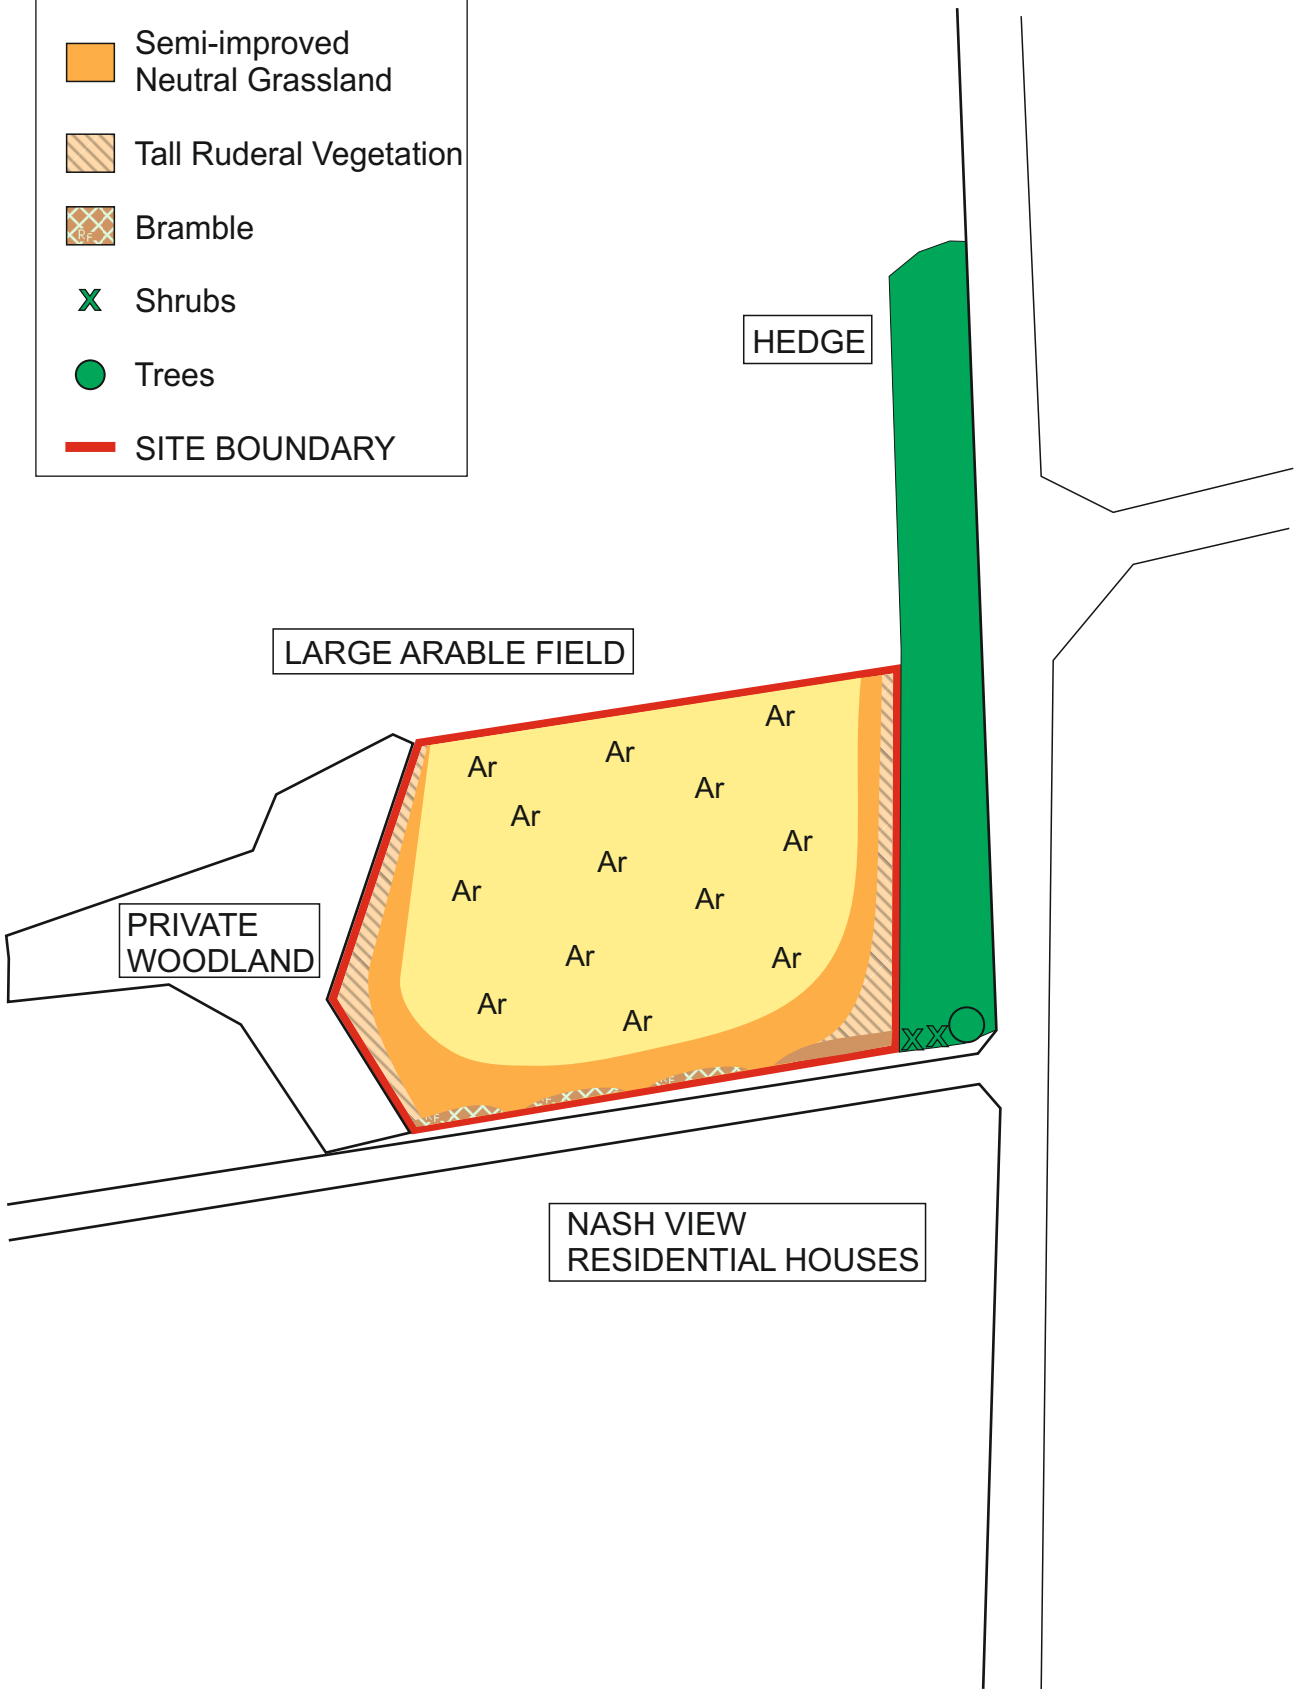

KEY

- Ar Arable Crop
- Semi-improved Neutral Grassland
- Tall Ruderal Vegetation
- Bramble
- X Shrubs
- Trees
- SITE BOUNDARY

**Land at Pentre Meyrick,
Vale of Glamorgan**

Plan 2: Habitats and Vegetation