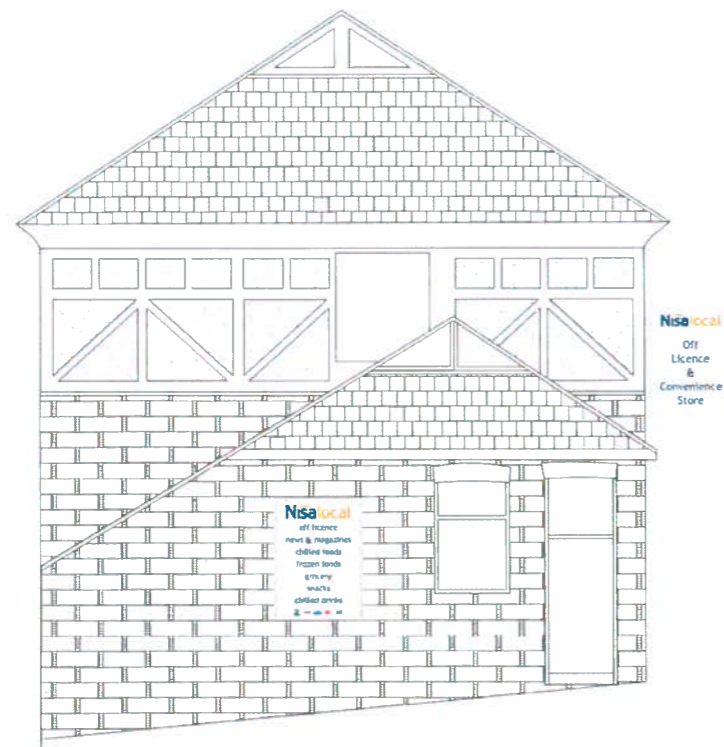

Proposed SIDE ELEVATION: VIEW FROM NORTHCOTE TERRACE

(SCALE 1:100)

Proposed SIDE ELEVATION
VIEW FROM LITTLE MOORSE HILL

(SCALE 1:100)

THE VALE OF GLAMORGAN COUNCIL
SUPERSEDED

1400931ABV