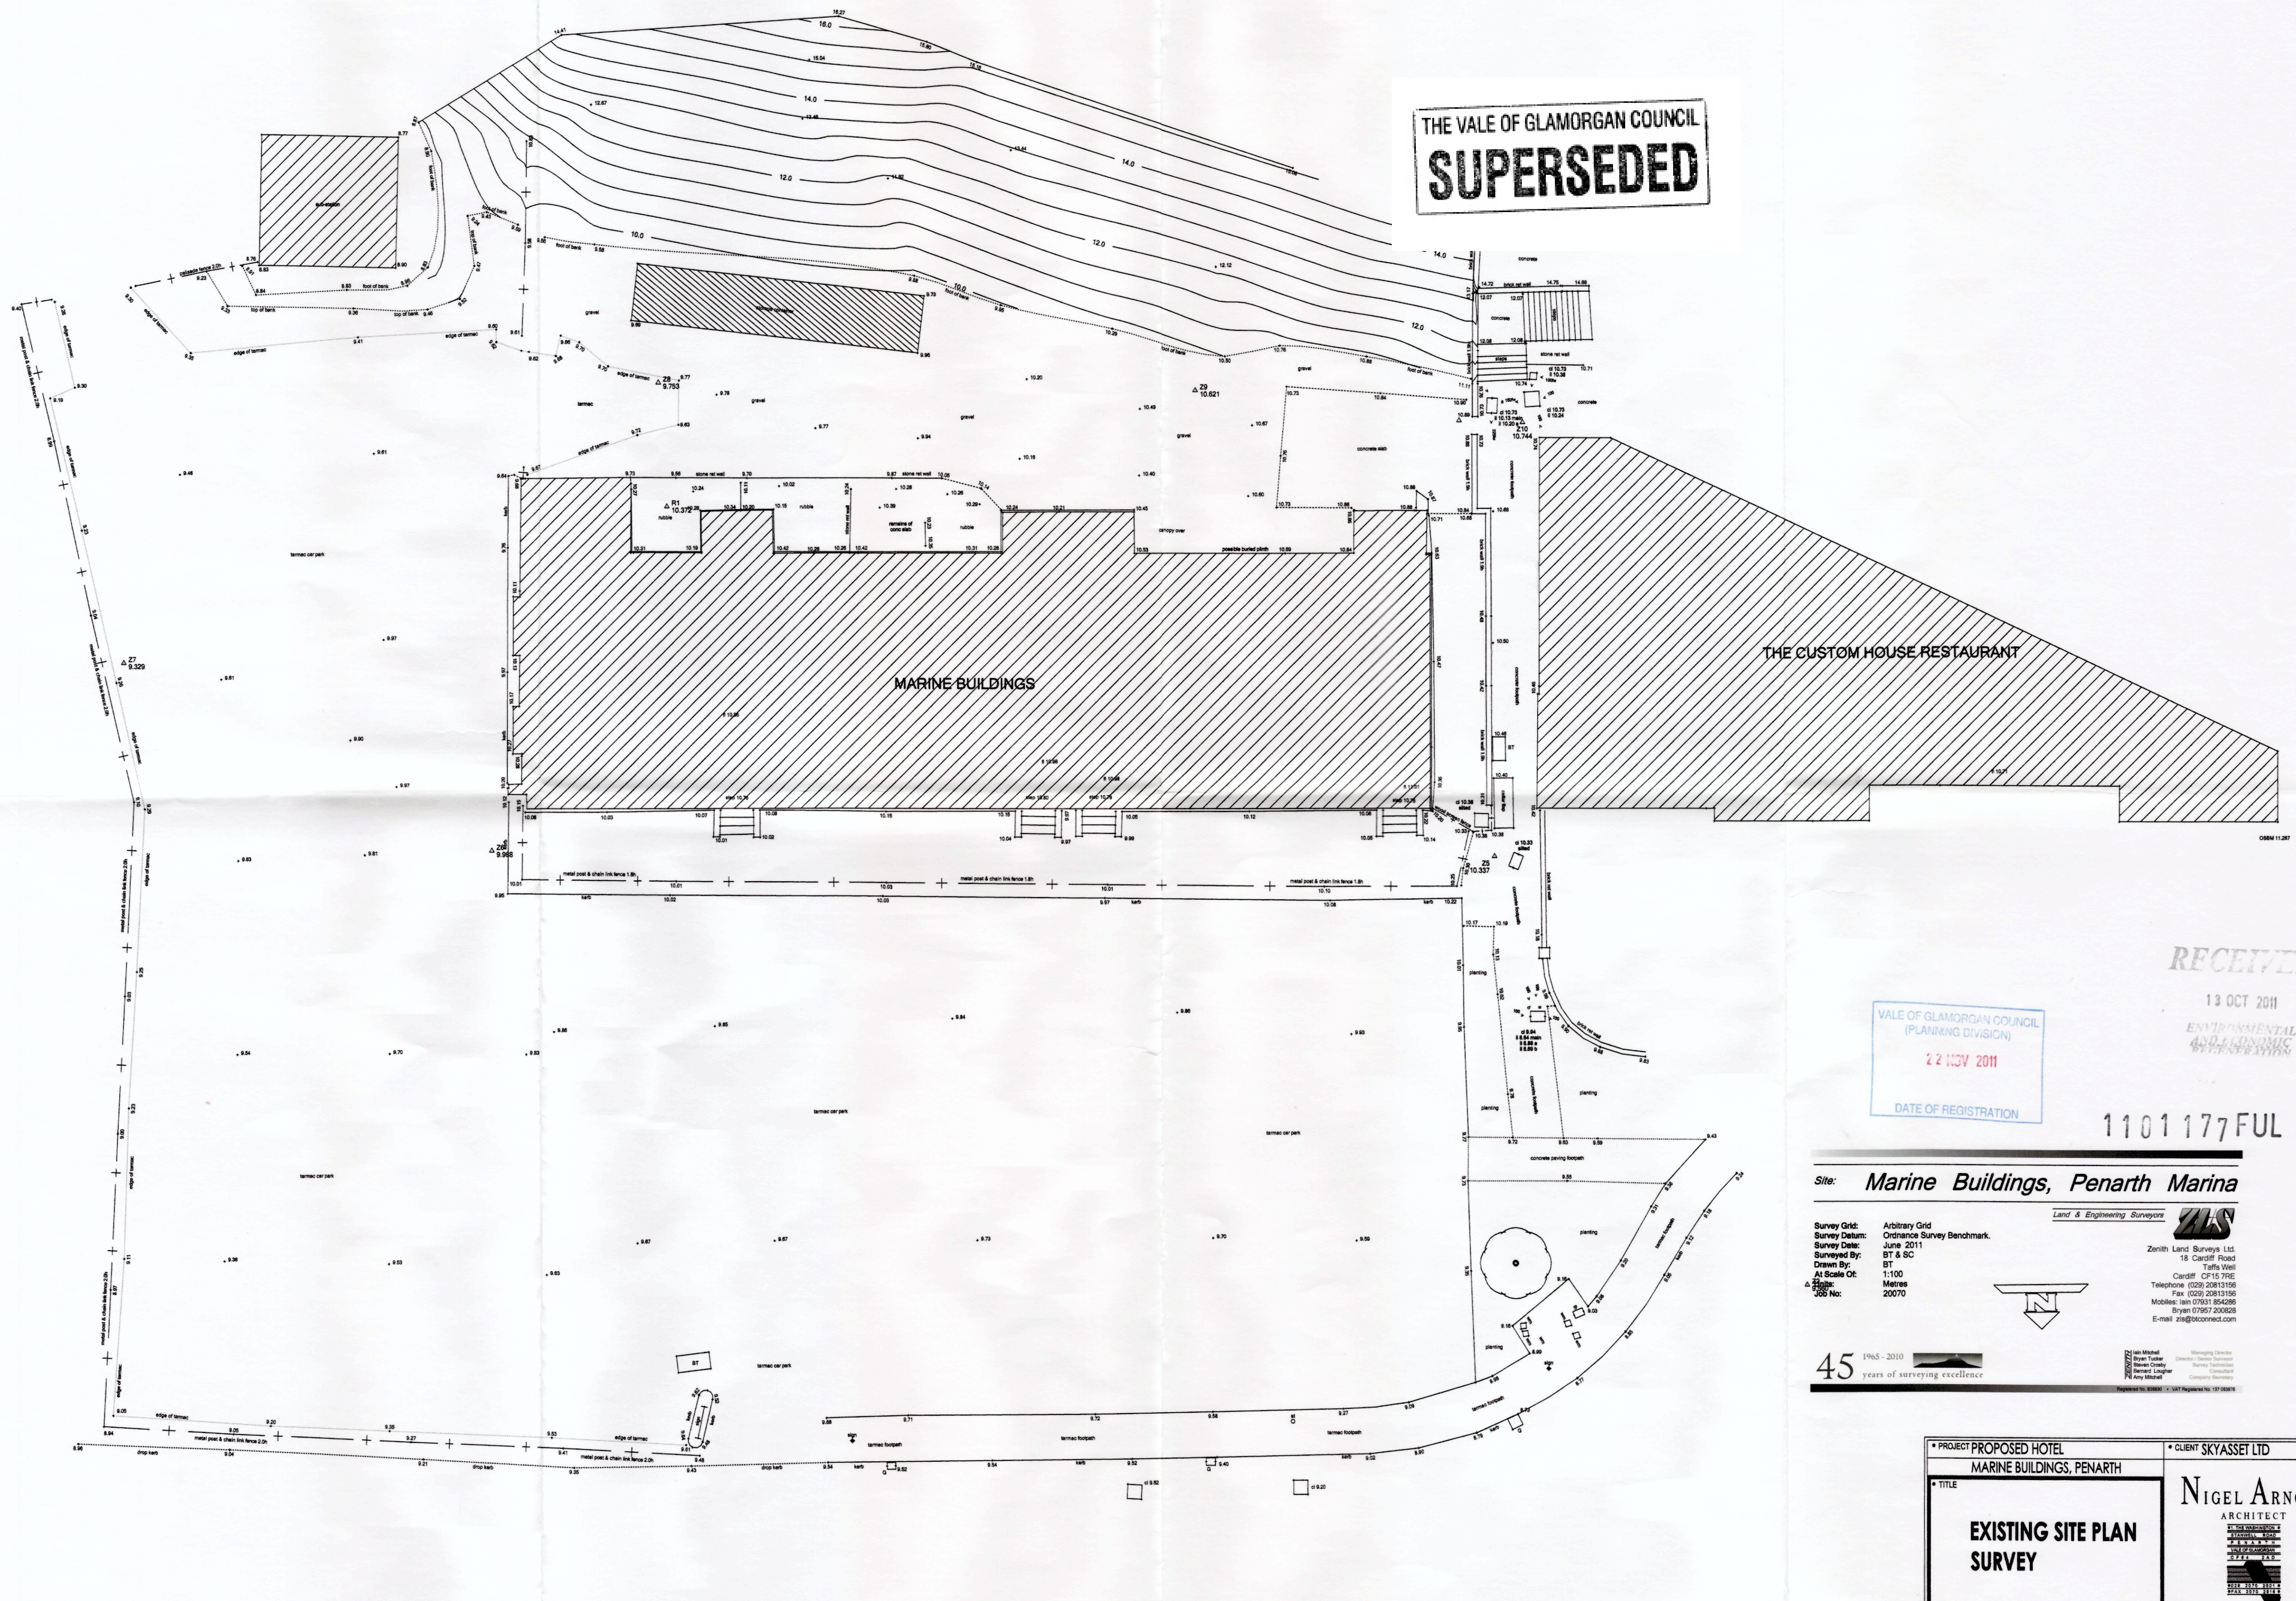

THE VALE OF GLAMORGAN COUNCIL
SUPERSEDED

VALE OF GLAMORGAN COUNCIL
(PLANNING DIVISION)
22 NOV 2011
DATE OF REGISTRATION

RECEIVED

13 OCT 2011

ENVIRONMENTAL
AND ECONOMIC
EVALUATION

1101177FUL

Site: **Marine Buildings, Penarth Marina**

Survey Grid: Arbitrary Grid
Survey Datum: Ordnance Survey Benchmark
Survey Date: June 2011
Surveyed By: BT & SC
Drawn By: BT
At Scale Of: 1:100
Scale: Metres
20070

Land & Engineering Surveyors
ZLS
Zenith Land Surveys Ltd
18 Cardiff Road
Taffs Well
Cardiff CF15 7RE
Telephone: (029) 20813156
Fax: (029) 20813156
Mobiles: Iain 07931 854286
Bryan 07967 200605
E-mail: zls@tconnect.com

45 years of surveying excellence

PROJECT PROPOSED HOTEL	CLIENT SKYASSET LTD				
MARINE BUILDINGS, PENARTH					
TITLE					
EXISTING SITE PLAN SURVEY					
DRAWN NA	DATE 06/11	SCALE 1:125	DRWG No.	37311:01	REV.
This drawing is copyright. Scaled dimensions may be used for approximation. Ensure only dimensions are used for construction.