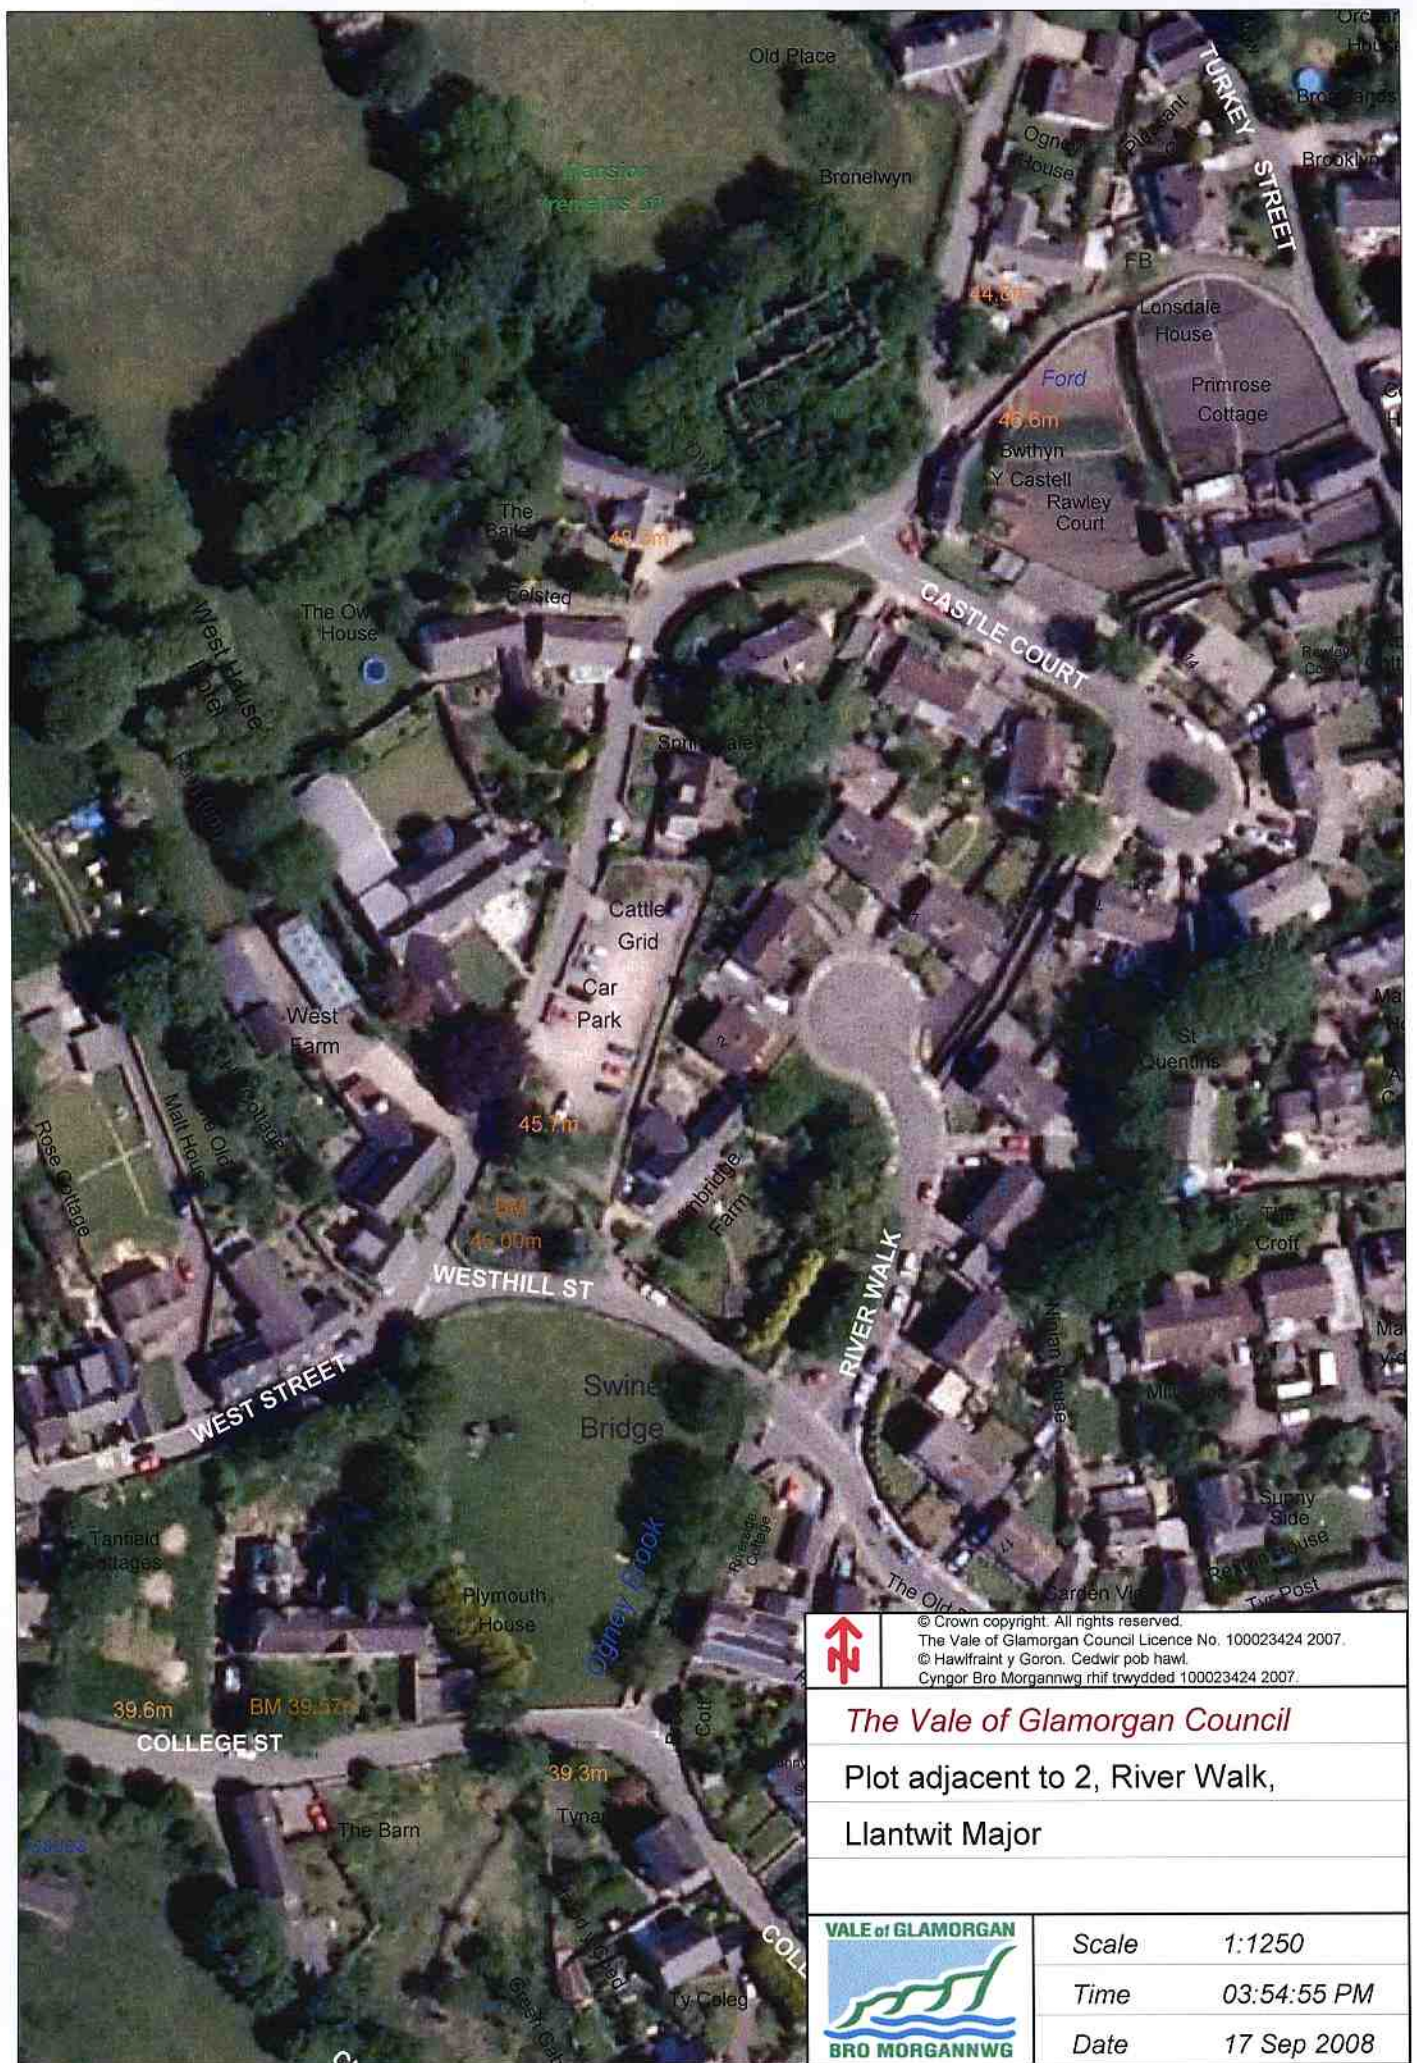

© Crown copyright. All rights reserved.
The Vale of Glamorgan Council Licence No. 100023424 2007.
© Hawfraint y Goron. Cedwir pob hawl.
Cyngor Bro Morgannwg rhiif trwydded 100023424 2007.

The Vale of Glamorgan Council
Plot adjacent to 2, River Walk,
Llantwit Major

	Scale	1:1250
	Time	03:54:55 PM
	Date	17 Sep 2008