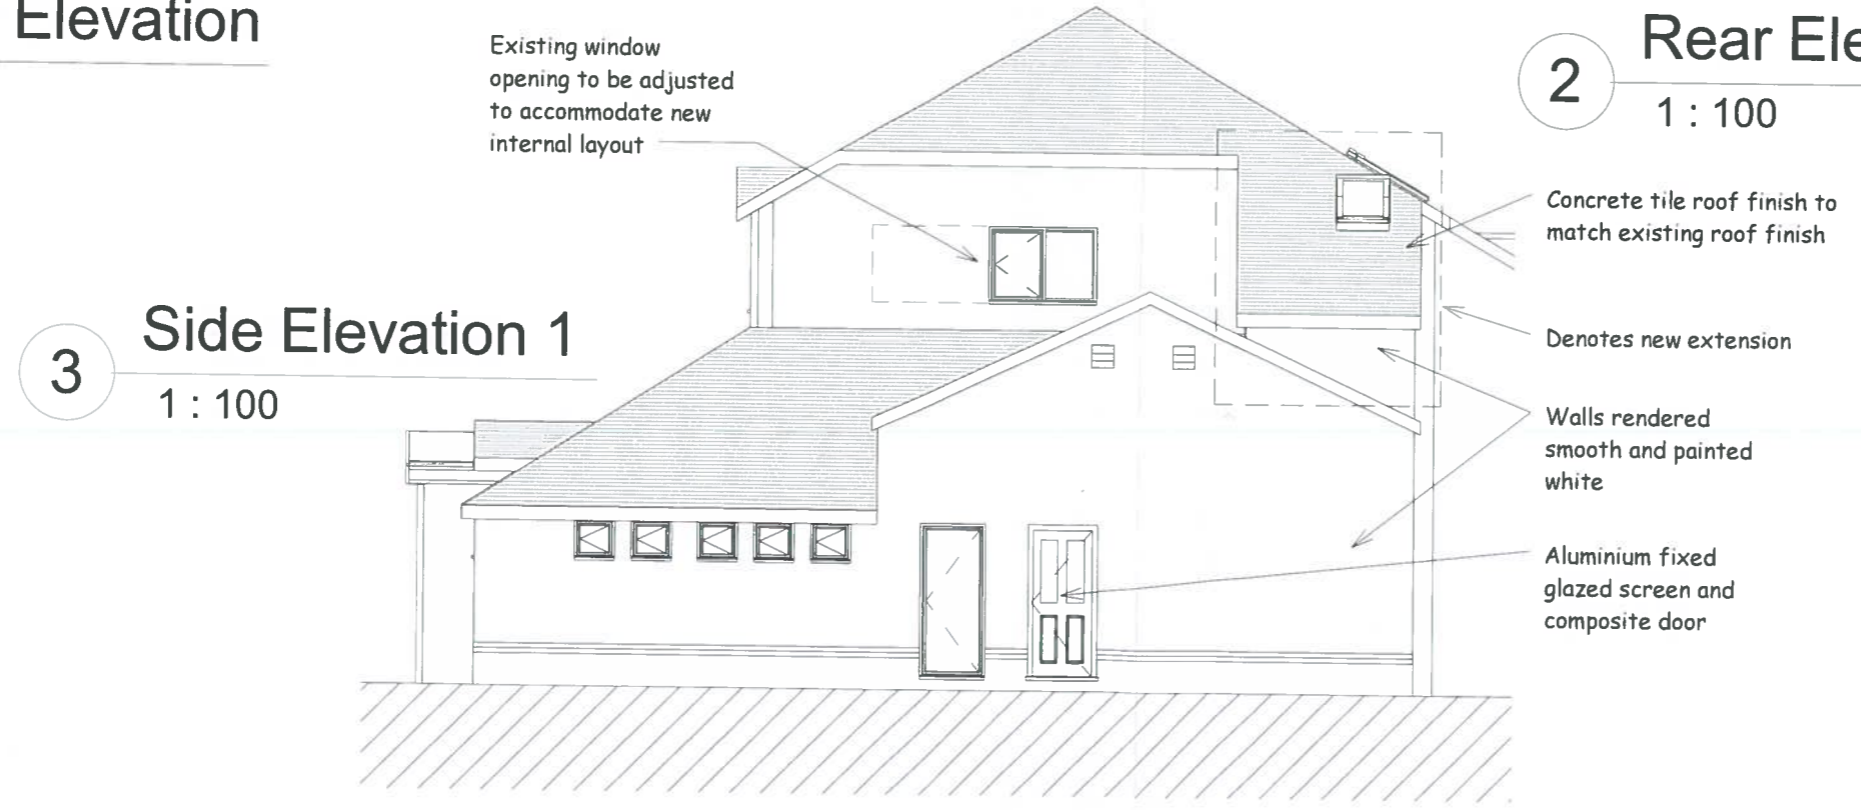

**1** Front Elevation  
1 : 100

**2** Rear Elevation  
1 : 100

**3** Side Elevation 1  
1 : 100

RECEIVED  
22 OCT 2017  
Regeneration  
and Planning

Project <b>Royal India Restaurant, 213 Cardiff Road, Dinas Powys, Vale of Glamorgan</b>	Scale <b>1:100</b>	Date <b>28/09/2017</b>
	Drawing No. <b>A105</b>	File No. <b>17/09/03</b>