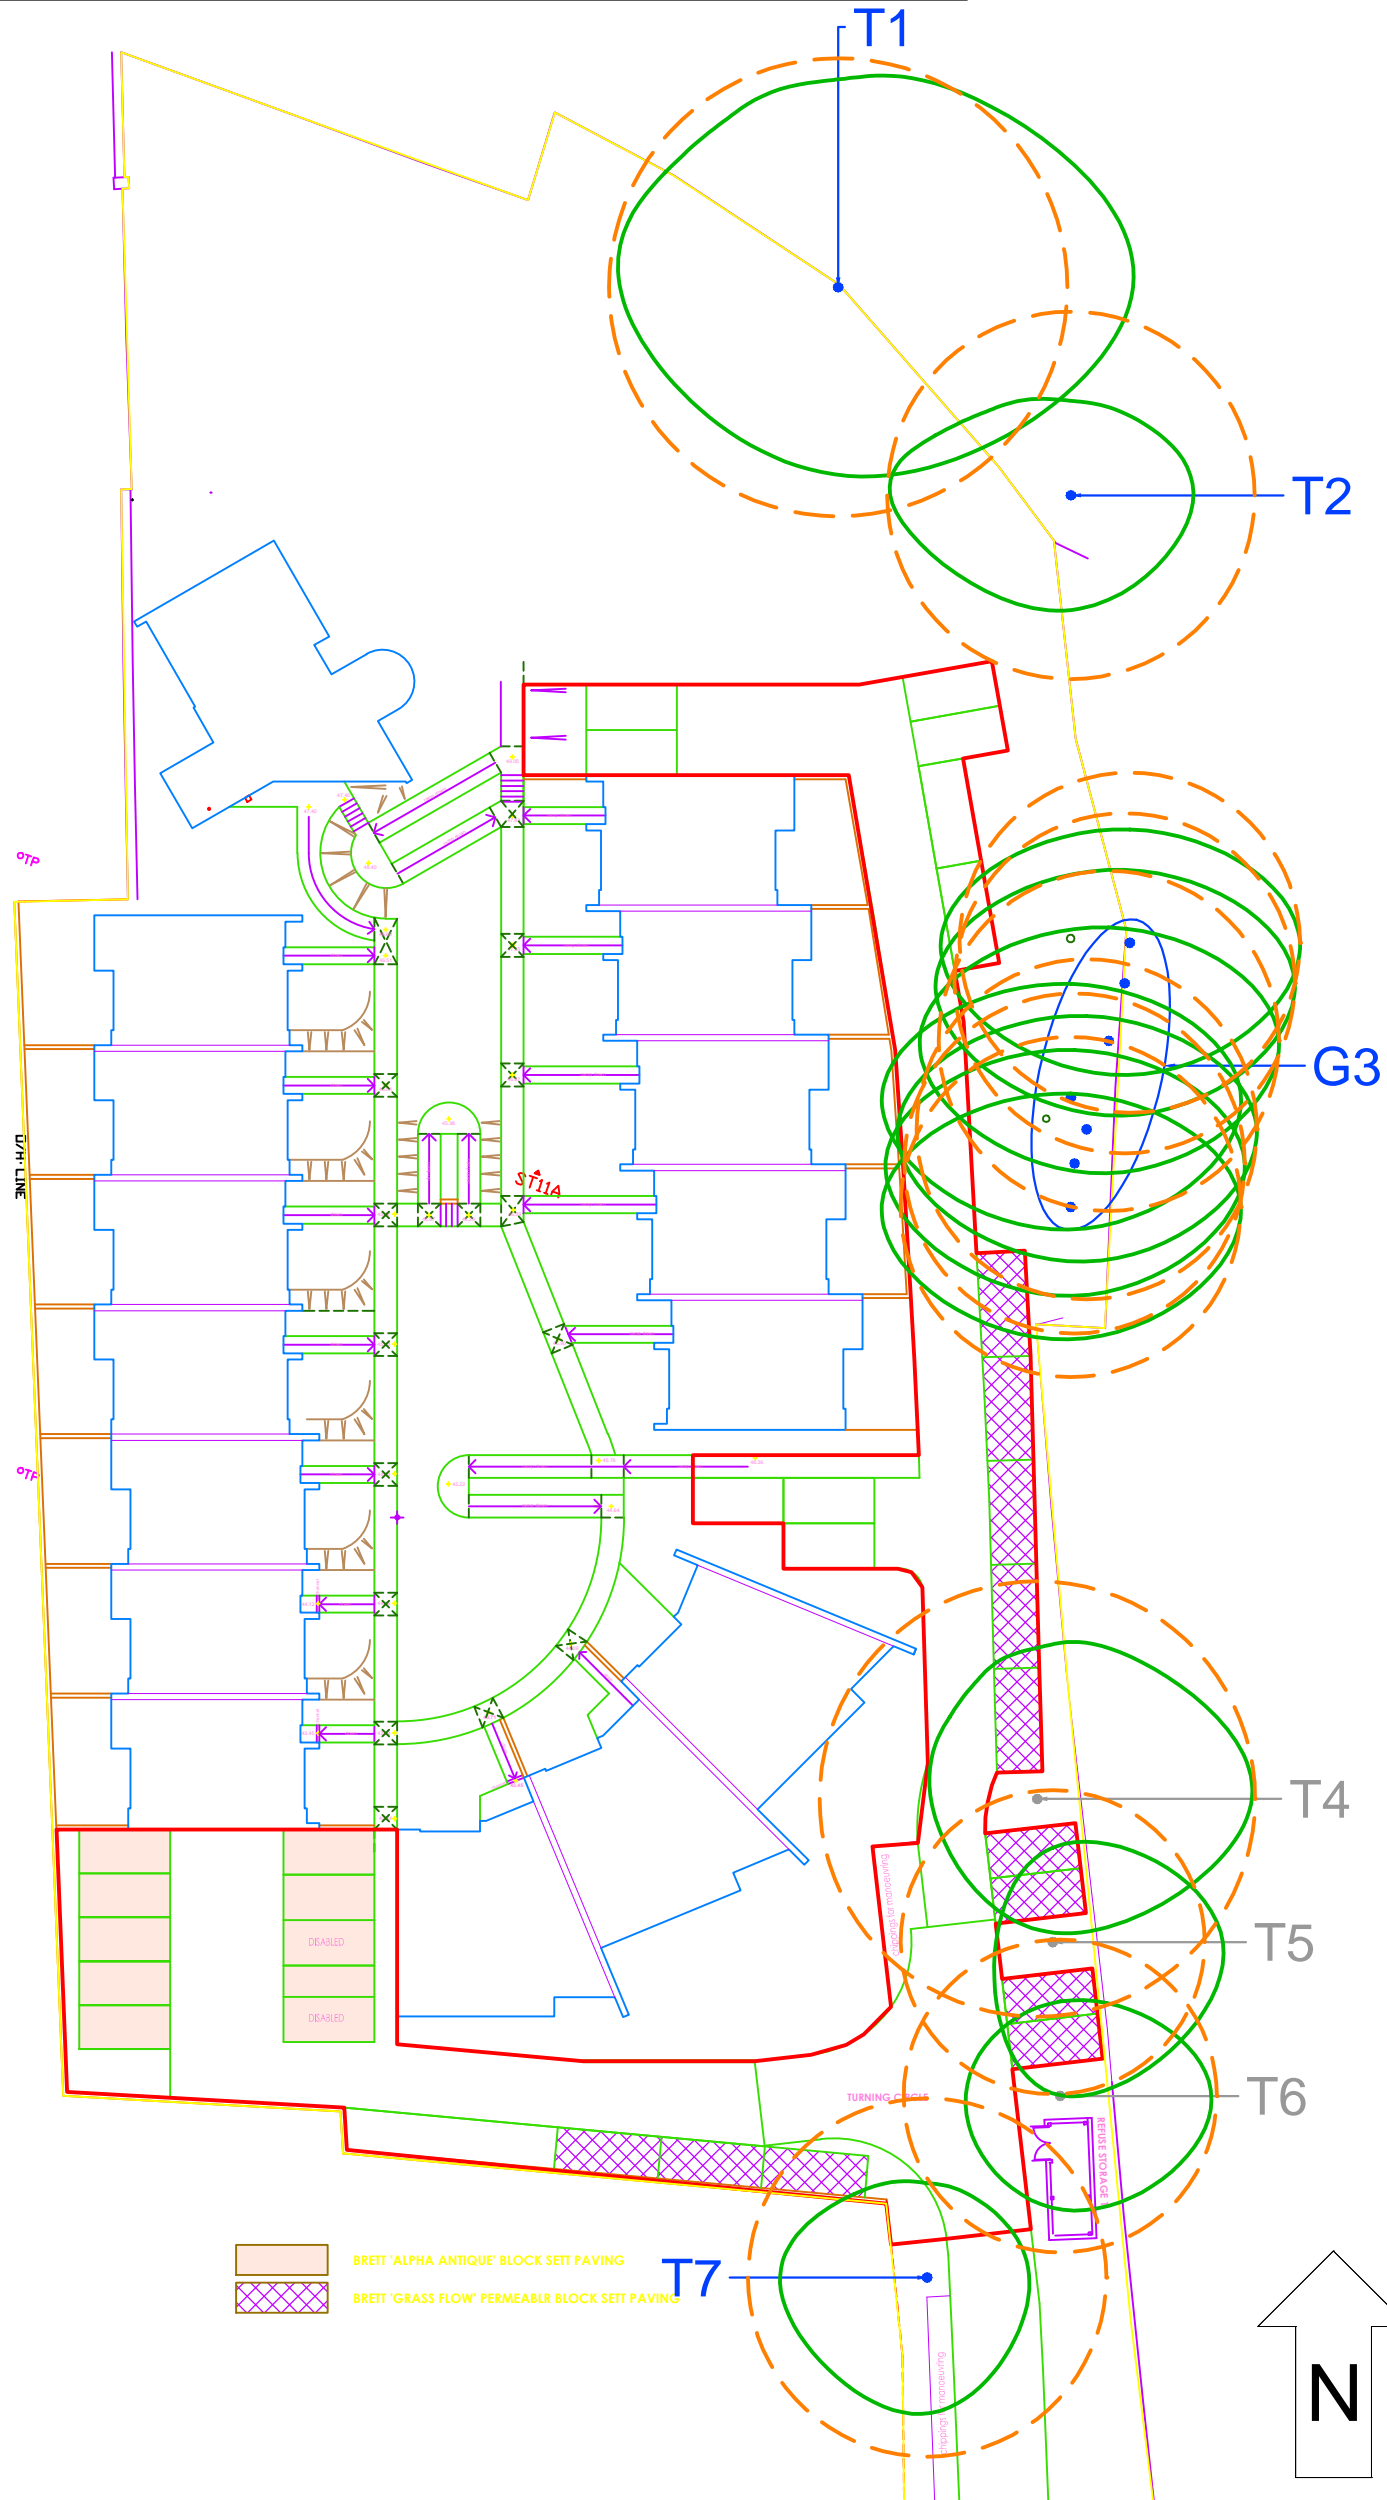

Revised Parking Bryneithin, Dinas Powys

Arboricultural Impact Assessment

10m

Arboricultural Impact Assessment

- Category A Trees ●
- Category B Trees ●
- Category C Trees ●
- Category U Trees ●

Scale 1:400 @A3
06/2017