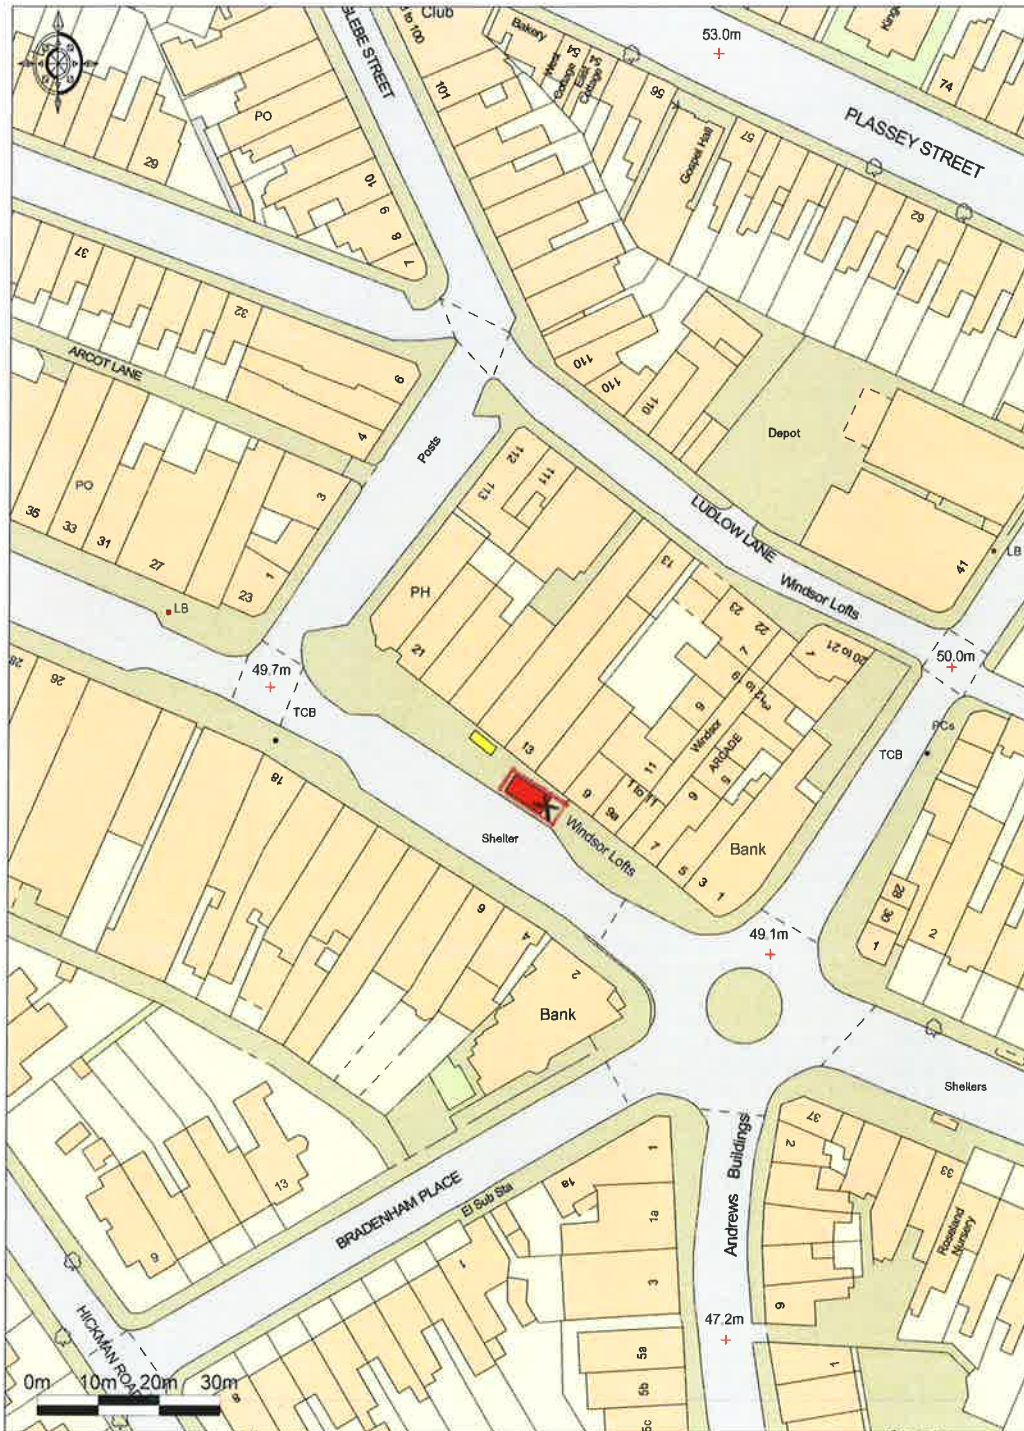

5602-0003  
Windsor Rd o/s 11,  
Penarth  
Vale of Glamorgan  
CF64 1JB

**Promap**  
LANDMARK INFORMATION GROUP

Ordnance Survey © Crown Copyright 2019. All rights reserved. Licence number 100022432.  
Getmapping plc 2019. Plotted Scale - 1:1250