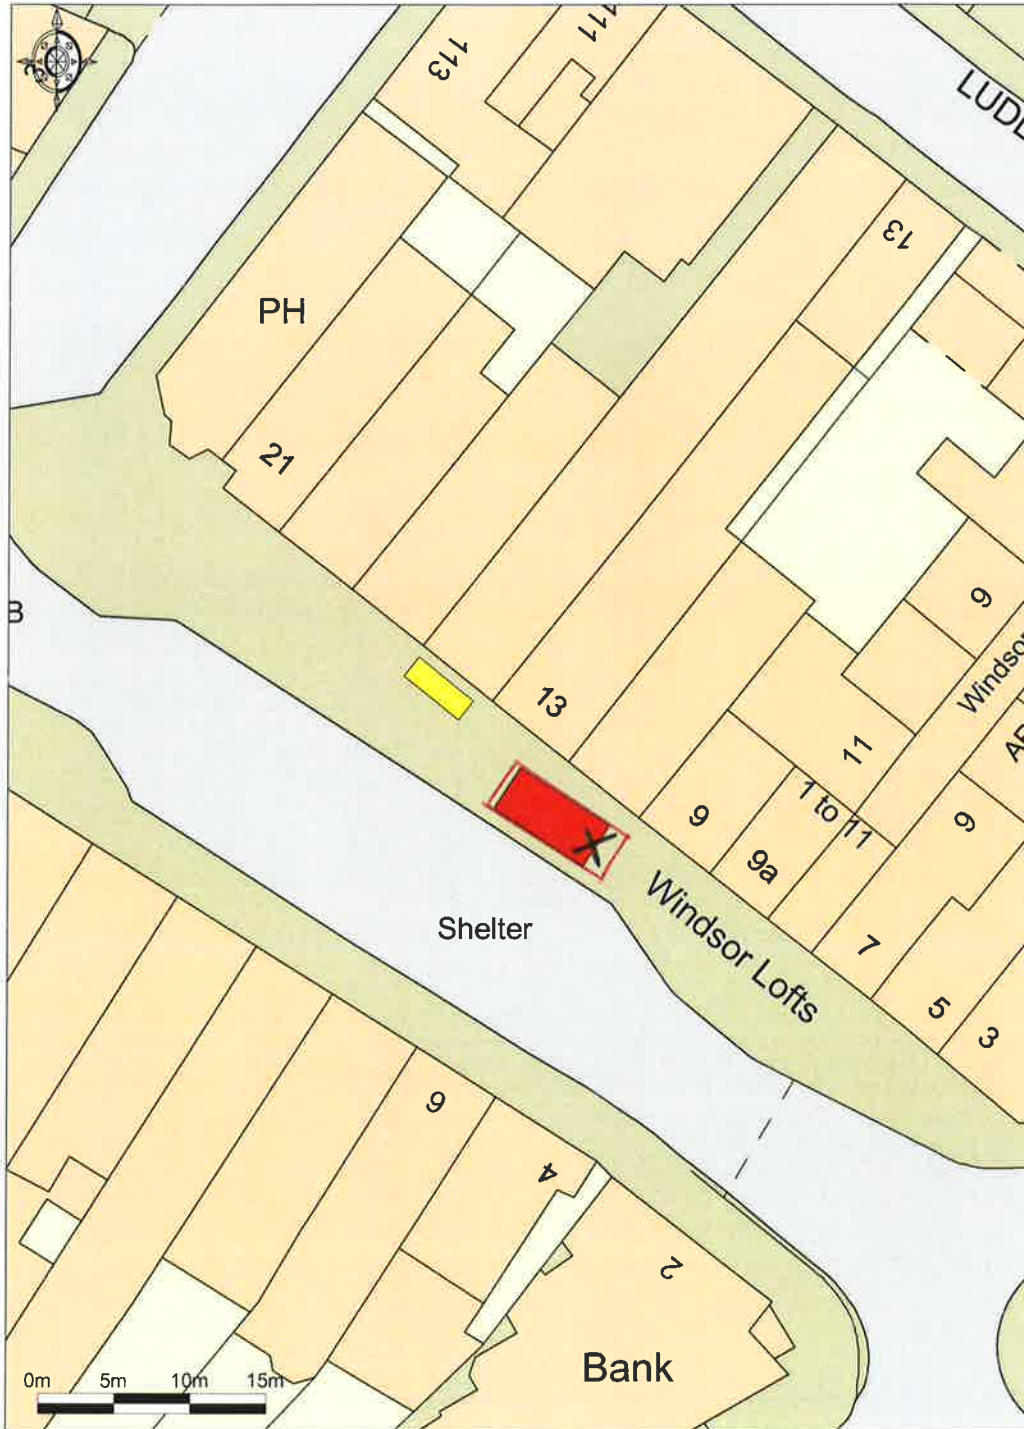

5602-0003
Windsor Rd o/s 11,
Penarth
Vale of Glamorgan
CF64 1JB

Promap
LANDMARK INFORMATION GROUP

Ordnance Survey © Crown Copyright 2019. All rights reserved. Licence number 100022432.
Getmapping plc 2019. Plotted Scale - 1:500

E: 318476 N: 171764

X - Position of where digital panel will be installed.