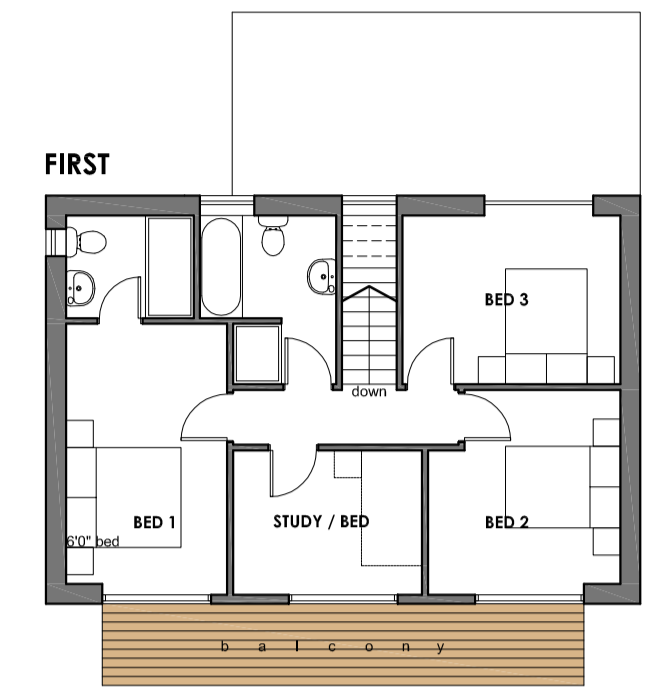

PROPOSED SITE PLAN

Scale 1:250

= BOYS VILLAGE BUILDINGS

Client MESSRS THOMAS, TREE, AND MOONEY				
Project REDEVELOPMENT OF THE ST ATHAN BOYS VILLAGE				
Title PROPOSED SITE PLAN				
Status Planning	Date Feb 2016	Scale 1:250/1:125 @ A1	Drawing No. 39514:07	Rev A
The Studio, 5 Penarth Head Lane, Penarth, Vale of Glamorgan, CF44 1BB t: 029 2070 2501 e: studio@nigel-arnold.com				