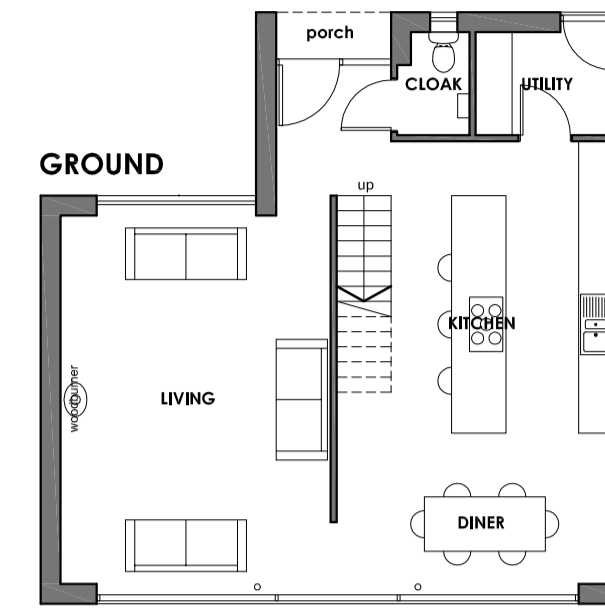

PROPOSED SITE PLAN

Scale 1:250

= BOYS VILLAGE BUILDINGS

Client MESSRS THOMAS, TREE, AND MOONEY				
Project REDEVELOPMENT OF THE ST ATHAN BOYS VILLAGE				
Title PROPOSED SITE PLAN				
Status Planning	Date Feb 2016	Scale 1:250/1:125 @ A1	Drawing No. 39514:07	Rev A
The Studio, 5 Penarth Head Lane, Penarth, Vale of Glamorgan, CF44 1BB t: 029 2070 2501 e: studio@nigel-arnold.com				