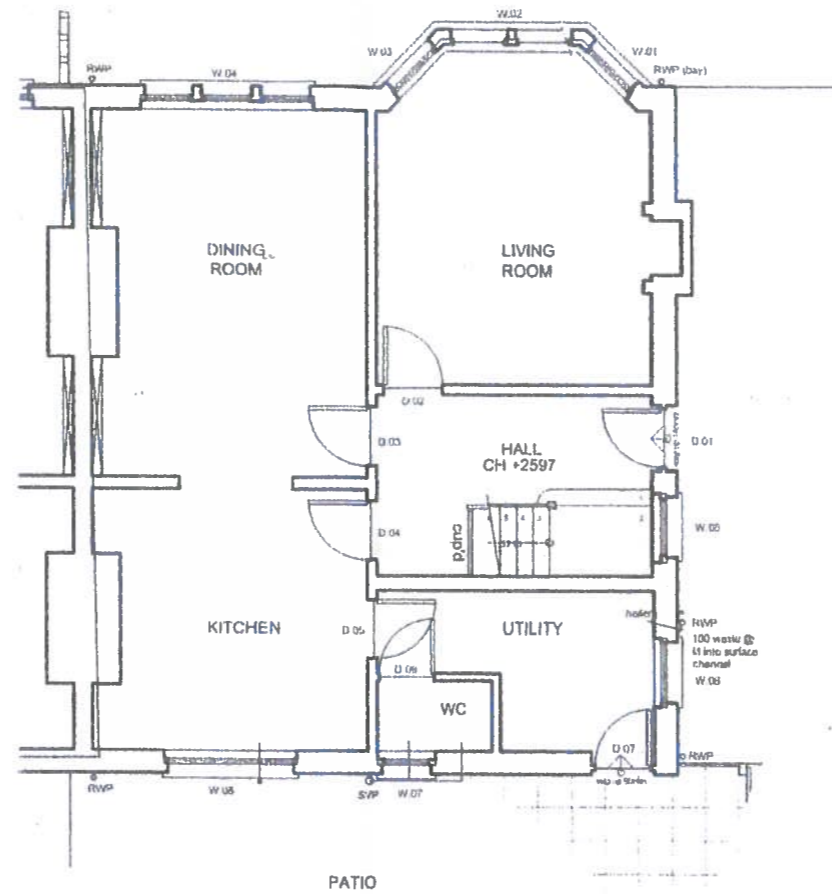

Site Plan Scale 1:200

Ground Floor Plan Scale 1:100

First Floor Plan Scale 1:100

Existing Plans

David & Ruth Leggett

40 Millbrook Road, Dinas Powys, Vale of Glamorgan.

180 0007 FUL

RECEIVED

03 JAN 2018

17.12.21 - Dwg 09.

Regeneration  
and Planning

Aspace design

"creating space - design & project management"