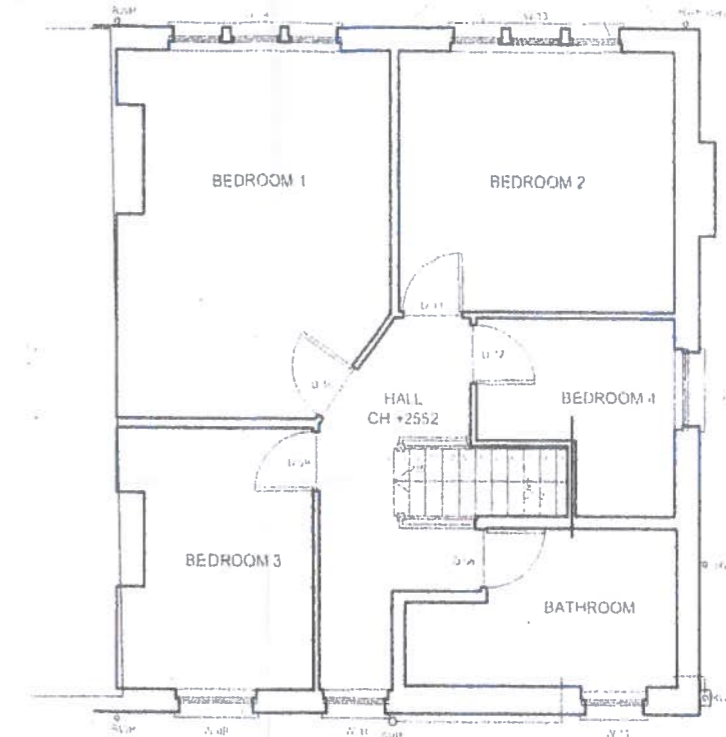

Site Plan Scale 1:200

Ground Floor Plan Scale 1:100

First Floor Plan Scale 1:100

Existing Plans

David & Ruth Leggett

40 Millbrook Road, Dinas Powys, Vale of Glamorgan.

180 0007 FUL

RECEIVED

03 JAN 2018

17.12.21 - Dwg 09.

Regeneration  
and Planning

Aspace design

"creating space - design & project management"