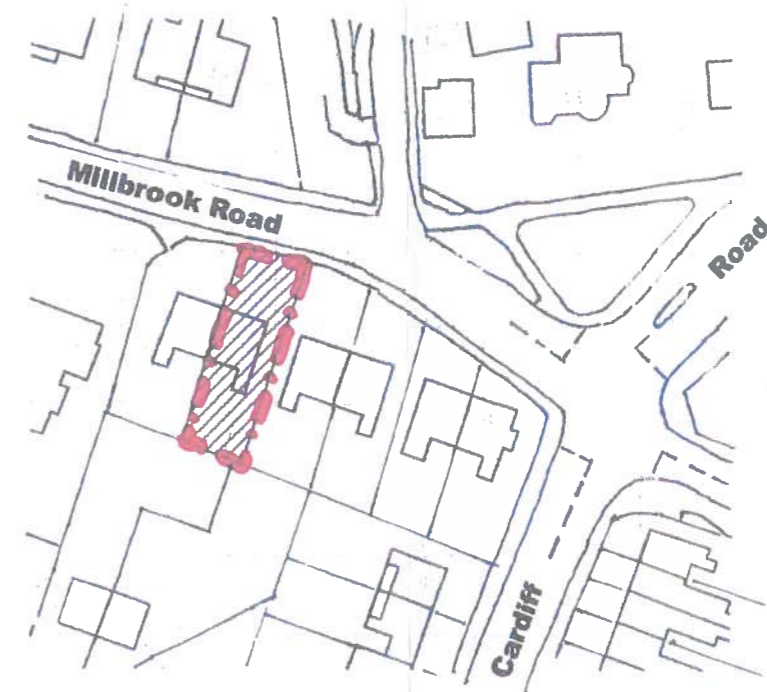

Location & Site Plan

David & Ruth Leggett

40 Millbrook Road, Dinas Powys, Vale of Glamorgan.

40 Millbrook Road, Dinas Powys, Vale of Glamorgan CF64 4DA

Location Plan Scale 1:1,250

180 000 7 FUL

RECEIVED

03 JAN 2018